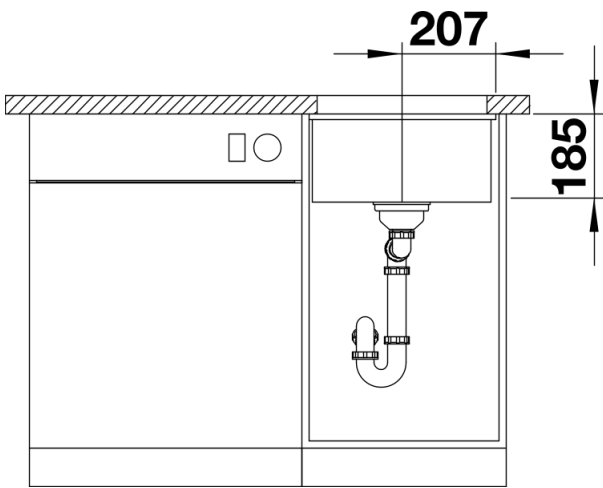

Colours

Available colours:
crystal white gloss
magnolia gloss
basalt
black

Ceramic PuraPlus crystal white gloss

Planning information

- Cut out size: 364 x 386 x R15
- Please note:
- Minimum depth of worktop 25 mm
- *Cut out cabinet wall, if required.

Scope of supply

- Waste fitting with space-saving pipe
- 3 ½" InFino basket strainer

Details

Top view

Cut-out

Front view

Side view