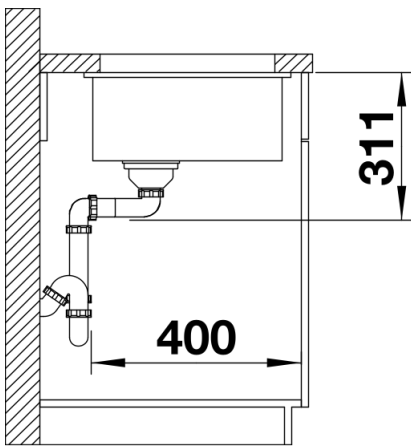

Colours

Available colours:
crystal white gloss
magnolia gloss
basalt
black

Ceramic PuraPlus crystal white gloss

Planning information

- Cut out size: 364 x 386 x R15
- Please note:
- Minimum depth of worktop 25 mm
- *Cut out cabinet wall, if required.

Scope of supply

- Waste fitting with space-saving pipe
- 3 ½" InFino basket strainer

Details

Top view

Cut-out

Front view

Side view