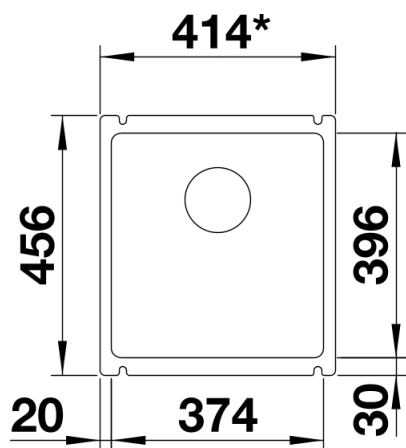

Colours

Available colours:
crystal white gloss
magnolia gloss
basalt
black

Ceramic PuraPlus crystal white gloss

Planning information

- Cut out size: 364 x 386 x R15
- Please note:
- Minimum depth of worktop 25 mm
- *Cut out cabinet wall, if required.

Scope of supply

- Waste fitting with space-saving pipe
- 3 ½" InFino basket strainer

Details

Top view

Cut-out

Front view

Side view