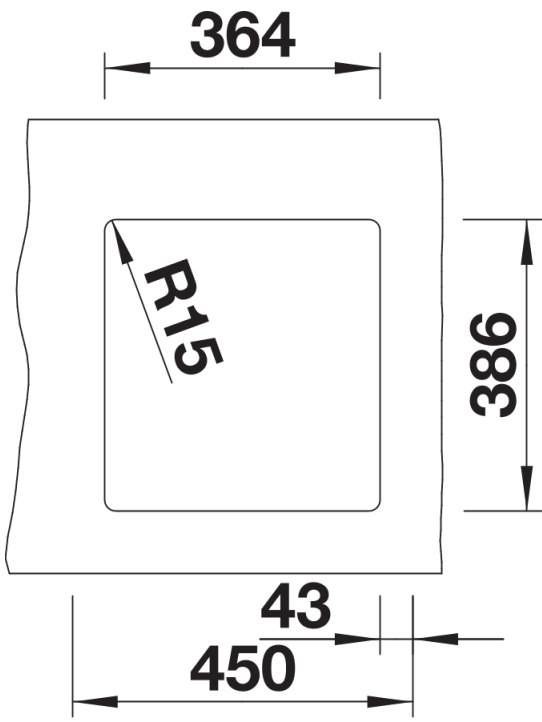

Product information sheet SUBLINE 375-U

Item no. 523726

Benefits

- Maximum bowl size provided by the very best in production and mounting technology
- Undermount bowl for solid surface worktops
- Timelessly elegant, contoured bowl design
- Entire system for a wide variety of plans featuring large and small bowls
- Elegant and hygienic: the covered C-overflow and InFino strainer system
- Ceramic for easy care

Colours

Available colours:
crystal white gloss
magnolia gloss
basalt
black

Ceramic PuraPlus crystal white gloss

Planning information

- Cut out size: 364 x 386 x R15
- Please note:
- Minimum depth of worktop 25 mm
- *Cut out cabinet wall, if required.

Scope of supply

- Waste fitting with space-saving pipe
- 3 ½" InFino basket strainer

Details

Top view

Cut-out

Front view

Side view