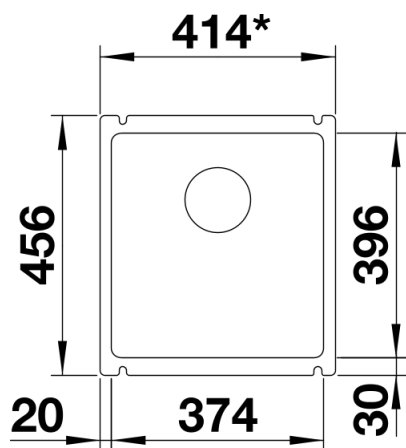

Colours

Available colours:
crystal white gloss
magnolia gloss
basalt
black

Ceramic PuraPlus magnolia gloss

Planning information

- Cut out size: 364 x 386 x R15
- Please note:
- Minimum depth of worktop 25 mm
- *Cut out cabinet wall, if required.

Scope of supply

- Waste fitting with space-saving pipe
- 3 ½" InFino basket strainer

Details

Top view

Cut-out

Front view

Side view