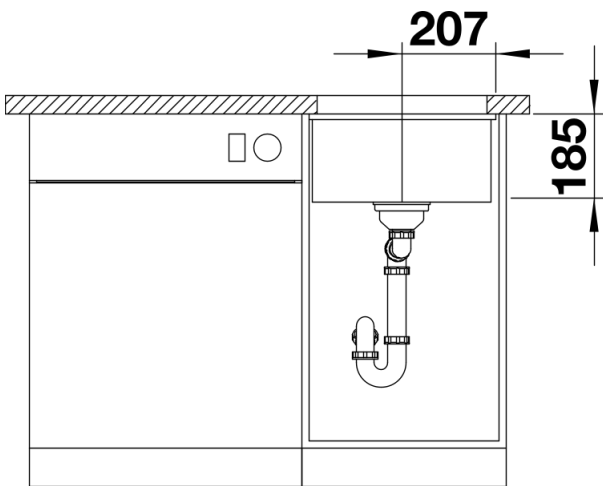

Product information sheet SUBLINE 375-U

Item no. 523727

Benefits

- Maximum bowl size provided by the very best in production and mounting technology
- Undermount bowl for solid surface worktops
- Timelessly elegant, contoured bowl design
- Entire system for a wide variety of plans featuring large and small bowls
- Elegant and hygienic: the covered C-overflow and InFino strainer system
- Ceramic for easy care

Colours

Available colours:
crystal white gloss
magnolia gloss
basalt
black

Ceramic PuraPlus magnolia gloss

Planning information

- Cut out size: 364 x 386 x R15
- Please note:
- Minimum depth of worktop 25 mm
- *Cut out cabinet wall, if required.

Scope of supply

- Waste fitting with space-saving pipe
- 3 ½" InFino basket strainer

Details

Top view

Cut-out

Front view

Side view