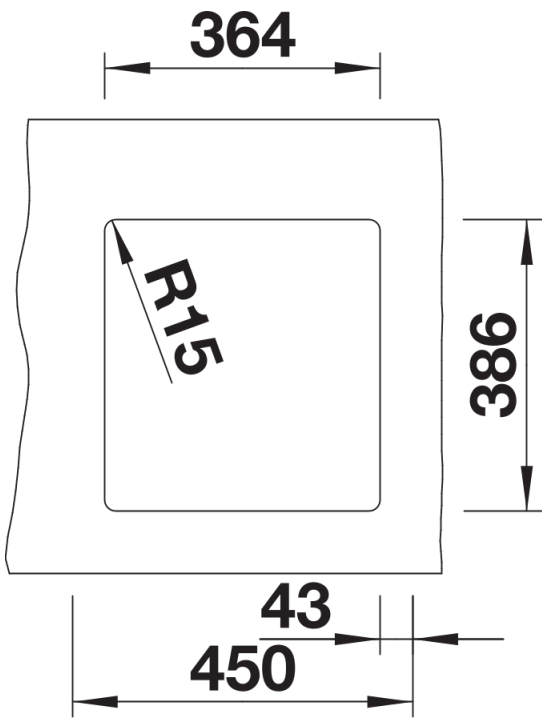

Product information sheet SUBLINE 375-U

Item no. 523727

Benefits

- Maximum bowl size provided by the very best in production and mounting technology
- Undermount bowl for solid surface worktops
- Timelessly elegant, contoured bowl design
- Entire system for a wide variety of plans featuring large and small bowls
- Elegant and hygienic: the covered C-overflow and InFino strainer system
- Ceramic for easy care

Colours

Available colours:
crystal white gloss
magnolia gloss
basalt
black

Ceramic PuraPlus magnolia gloss

Planning information

- Cut out size: 364 x 386 x R15
- Please note:
- Minimum depth of worktop 25 mm
- *Cut out cabinet wall, if required.

Scope of supply

- Waste fitting with space-saving pipe
- 3 ½" InFino basket strainer

Details

Top view

Cut-out

Front view

Side view