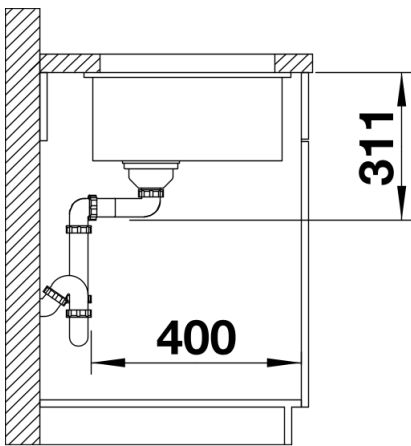

Colours

Available colours:
crystal white gloss
magnolia gloss
basalt
black

Ceramic PuraPlus magnolia gloss

Planning information

- Cut out size: 364 x 386 x R15
- Please note:
- Minimum depth of worktop 25 mm
- *Cut out cabinet wall, if required.

Scope of supply

- Waste fitting with space-saving pipe
- 3 ½" InFino basket strainer

Details

Top view

Cut-out

Front view

Side view