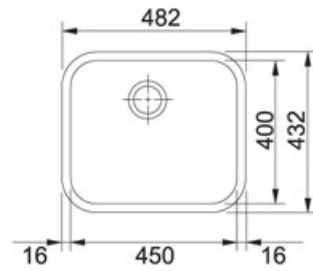

Undermount GAX 110-45 Stainless Steel | 122.0021.440

FAMILY : **Sinks** | MODEL : **GAX 110-45** | FINISH : **Stainless Steel** | INSTALLATION TYPE : **Undermount** | SERIE : **Undermount**

TECHNICAL DATA

Length overall	482.00 mm
Width overall	432.00 mm
Length of large bowl	450.00 mm
Width of large bowl	400.00 mm
Depth of large bowl	180.00 mm
Cutout radius	R:-70-MM
Remarks	Measurements relevant to bowl int. dimensions
Dimensions	450x400
Cut-Out	See template
Cabinet Size	60

FEATURES

	Edge profile undermount		AISI 304
			Waste disposal unit optional
	Waste with twist remote control optional		Liquid soap dispenser optional
			Drain with pull remote control optional