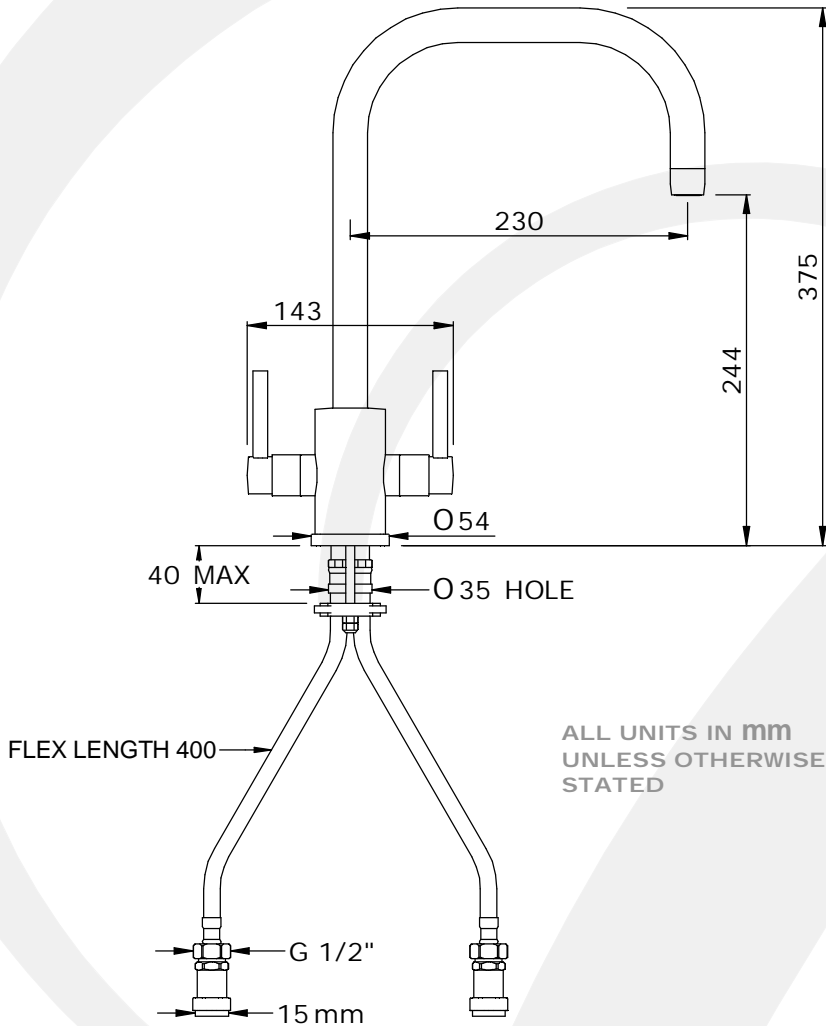

• SPECIFICATION •

• 4210 - RUBIO MONOBLOC SINK MIXER U SPOUT WITH LEVER HANDLES

- Handcrafted in the UK
- 1/4 turn ceramic disc flow control
- Vernier insert for accurate handle alignment
- Unique handle construction with integral bearing ring
- Flexible connectors for easier installation
- Single flow spout
- Supplied with 15mm check valves
- Ideally installed in equal pressure systems

Available Finishes:

- Chrome
- Nickel
- Pewter
- Polished Brass
- Satin Brass
- Aged Brass
- Gold
- English Bronze

• Temp Range:
Min 1°C / 34°F
Max 70°C / 158°F

• Recommended Working Pressure:
Min 1bar / 15psi
Max 5bar / 75psi

• Packed Weight:
3.4 kg

Available Options:

- 5.7L/min regulated spout (Prefix AR.)
- Rinse version
- Matching soap dispenser
- C Spout version

Flow Rates:

- 1 Bar: 8.2 L/Min
- 2 Bar: 11.4 L/Min
- 3 Bar: 14.4 L/Min