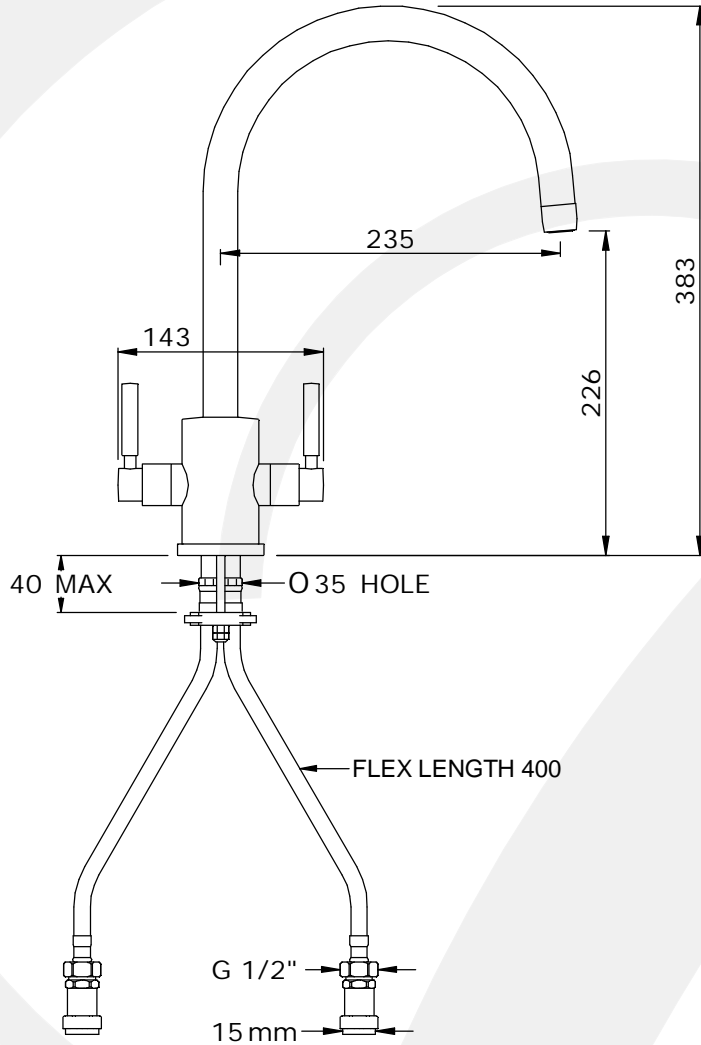

• SPECIFICATION •

• 4212 - ORBIO MONOBLOC SINK MIXER C SPOUT WITH LEVER HANDLES

- Handcrafted in the UK
- 1/4 turn ceramic disc flow control
- Vernier insert for accurate handle alignment
- Unique handle construction with integral bearing ring
- Flexible connectors for easier installation
- Single flow spout
- Supplied with 15mm check valves
- Ideally installed in equal pressure systems

ALL UNITS IN mm
UNLESS OTHERWISE
STATED

Available Finishes:

- Chrome
- Nickel
- Pewter
- Polished Brass
- Satin Brass
- Aged Brass
- Gold
- English Bronze

• Temp Range:
Min 1°C / 34°F
Max 70°C / 158°F

• Recommended
Working Pressure:
Min 1bar / 15psi
Max 5bar / 75psi

• Packed Weight:
3.28 kg

Available Options:

- 5.7L/min regulated spout (Prefix AR.)
- Rinse version
- Matching soap dispenser
- U Spout version

Flow Rates:

- 1 Bar: 8.2 L/Min
- 2 Bar: 11.4 L/Min
- 3 Bar: 14.4 L/Min