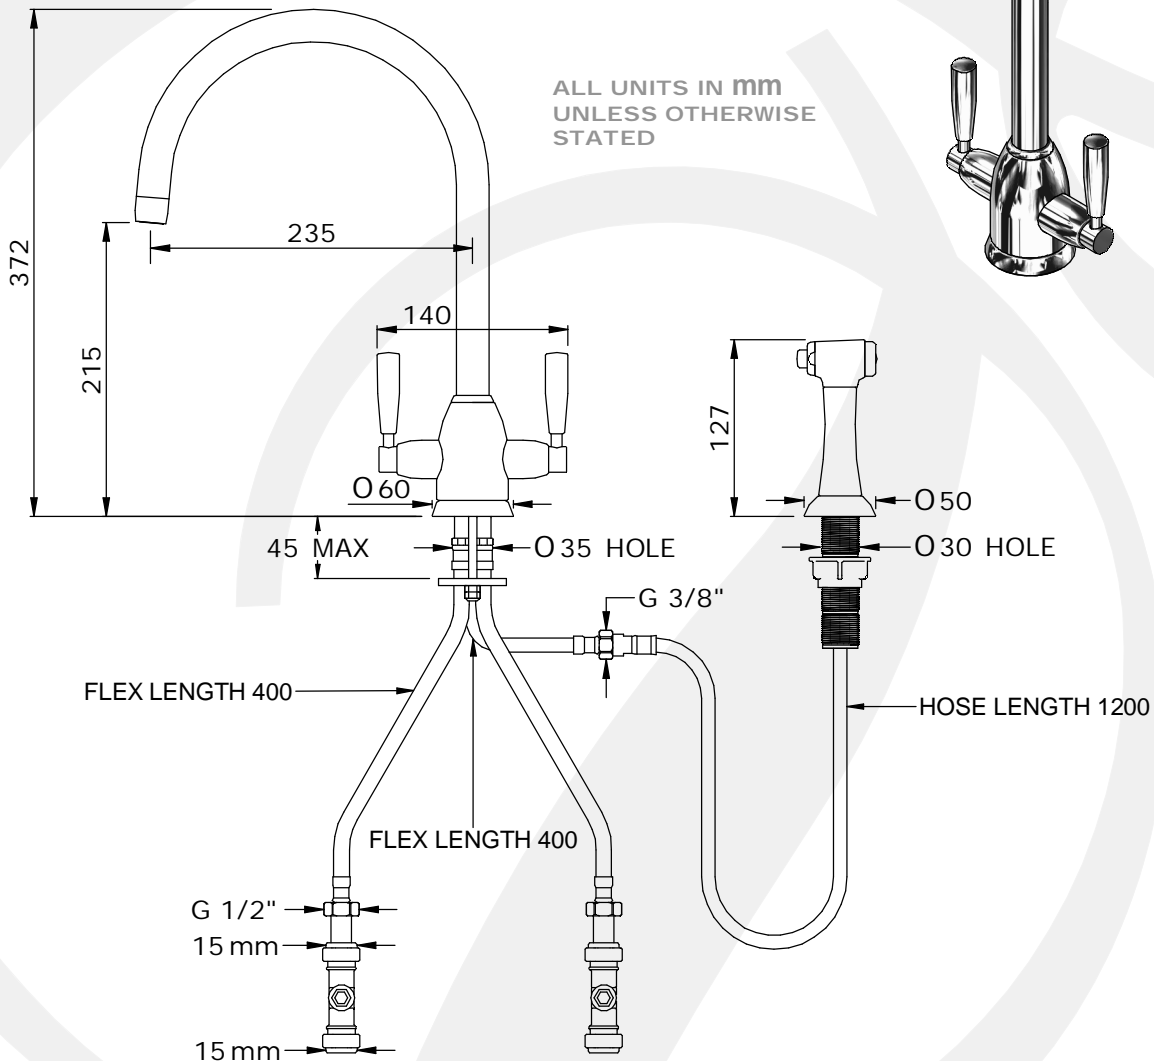

• SPECIFICATION •

• 4866 - OBERON MONOBLOC SINK MIXER C SPOUT WITH LEVER HANDLES AND RINSE

- Handcrafted in the UK
- 1/4 turn ceramic disc flow control
- Vernier insert for accurate handle alignment
- Unique handle construction with integral bearing ring
- Flexible connectors for easier installation
- Single flow spout
- Supplied with 15mm double check valves
- Ideally installed in equal pressure systems

Available Finishes:

- Chrome
- Nickel
- Pewter
- Polished Brass
- Satin Brass
- Aged Brass
- Gold
- English Bronze

• Temp Range:
Min 1°C / 34°F
Max 70°C / 158°F

• Recommended
Working Pressure:
Min 1bar / 15psi
Max 5bar / 75psi

• Packed Weight:
3.5 kg

Available Options:

- 5.7L/min regulated spout (Prefix AR.)
- Non Rinse version
- Matching soap dispensers
- U Spout version

Flow Rates:

- 1 Bar: 6.2 L/Min
- 2 Bar: 9.4 L/Min
- 3 Bar: 12.0 L/Min