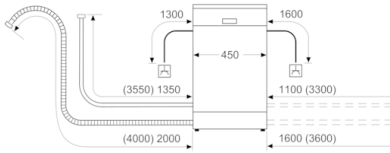

#### Design features

- Time delay (3, 6 or 24 hours)
- DuoPower spray arm in upper basket
- Self-cleaning filter system with 3 piece corrugated filter
- Leak protection system
- Tamperproof controls
- Large item spray head
- Stainless steel interior
- Dimensions (HxWxD): 84.5 x 45 x 60cm

<sup>1</sup> Scale of Energy Efficiency Classes from A to G

<sup>2</sup> Energy consumption in kWh per 100 cycles (in programme Eco 50 °C)

<sup>3</sup> Water consumption in litres per cycle (in programme Eco 50 °C)

<sup>4</sup> Duration of programme Eco 50 °C

**Serie | 4, Free-standing dishwasher, 45 cm,  
White  
SPS4HKW45G**

measurements in mm

⏏ socket  
( ) values with extension kit