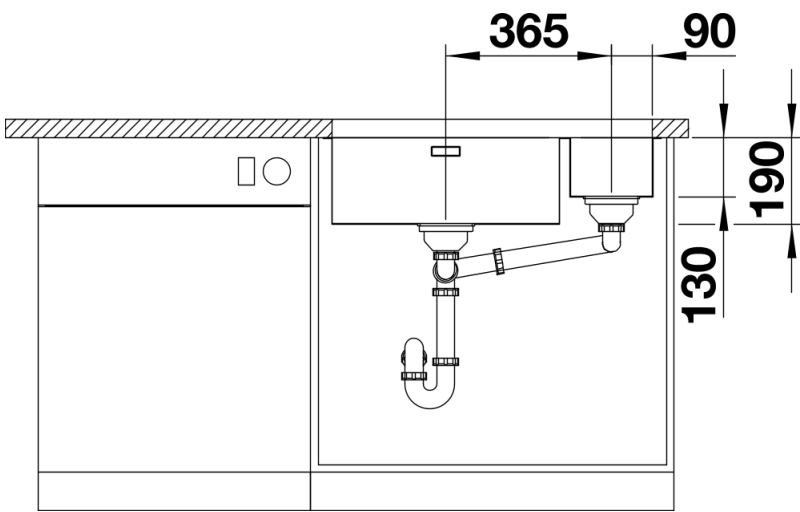

Planning information

- Cut out size: 705 x 400 x R22
Please state hand of bowl

Scope of supply

- Waste and overflow fitting with space-saving pipe
- 3 ½" InFino basket strainer
- fixing kit included

Details

Top view

Cut-out

Front view

Side view