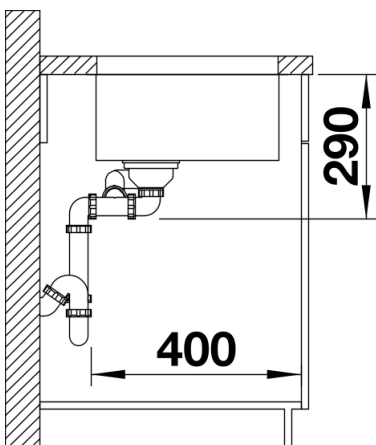

Planning information

- Cut out size: 705 x 400 x R22
Please state hand of bowl

Scope of supply

- Waste and overflow fitting with space-saving pipe
- 3 ½" InFino basket strainer
- fixing kit included

Details

Top view

Cut-out

Front view

Side view