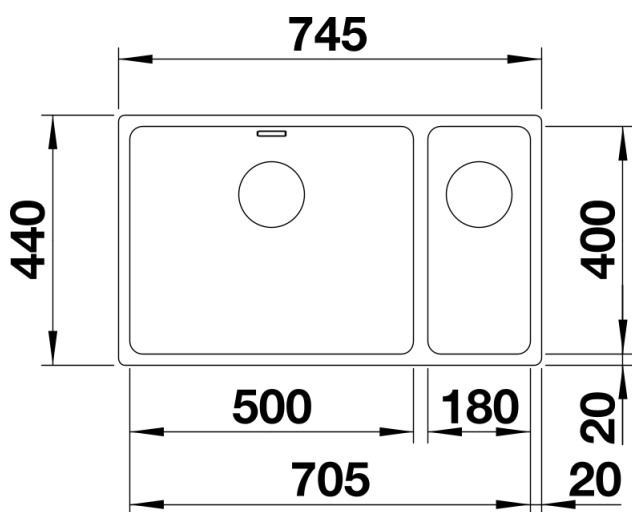

Product information sheet ANDANO 500/180-U

Item no. 522991

Benefits

- Unique composition of visual forms and functional detailing
- The combination of radii and surface design creates a modern design
- High quality features consisting of a covered C-overflow and modern basket strainer
- For undermount installation
- Optional premium accessories are available
-

Planning information

- Cut out size: 705 x 400 x R22
Please state hand of bowl

Scope of supply

- Waste and overflow fitting with space-saving pipe
- 3 ½" InFino basket strainer
- fixing kit included

Details

Top view

Cut-out

Front view

Side view