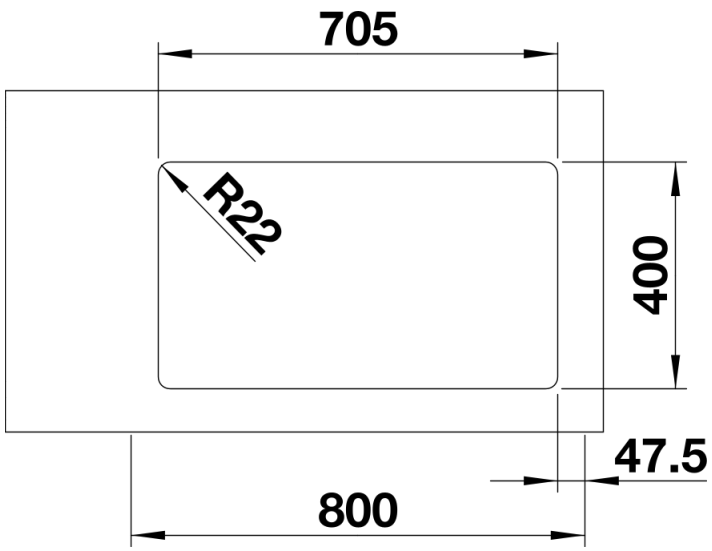

Planning information

- Cut out size: 705 x 400 x R22
Please state hand of bowl

Scope of supply

- Waste and overflow fitting with space-saving pipe
- 3 ½" InFino basket strainer
- fixing kit included

Details

Top view

Cut-out

Front view

Side view