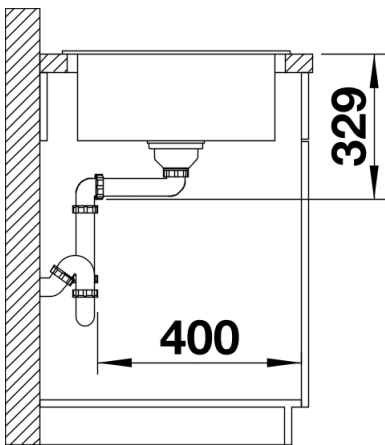

Product information sheet SONA 5 S

Item no. 519673

Benefits

- Modern, independent design
- Spacious main bowl with plenty of room for washing dishes
- Generous, strikingly-profiled tap ledge
- Specially for the 50-cm base cabinet

Colours

SILGRANIT alumetallic

Available colours:

tartufo
anthracite
coffee
rock grey
alumetallic
white
jasmine
pearl grey
black

Planning information

- Cut out size: 840 x 480 x R15
Universal handing

Scope of supply

- Waste fitting with space-saving pipe
- 3 ½" basket strainer

Details

Top view

Cut-out

Front view

Side view