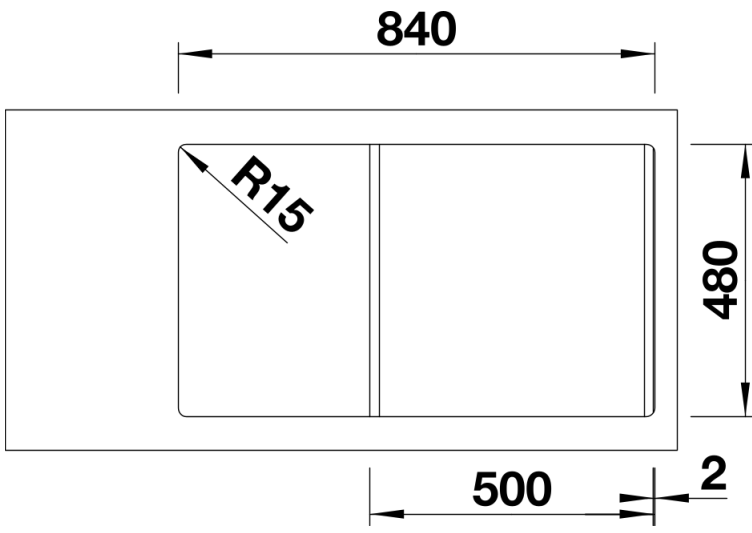

Product information sheet SONA 5 S

Item no. 519673

Benefits

- Modern, independent design
- Spacious main bowl with plenty of room for washing dishes
- Generous, strikingly-profiled tap ledge
- Specially for the 50-cm base cabinet

Colours

SILGRANIT alumetallic

Available colours:

tartufo
anthracite
coffee
rock grey
alumetallic
white
jasmine
pearl grey
black

Planning information

- Cut out size: 840 x 480 x R15
Universal handing

Scope of supply

- Waste fitting with space-saving pipe
- 3 ½" basket strainer

Details

Top view

Cut-out

Front view

Side view