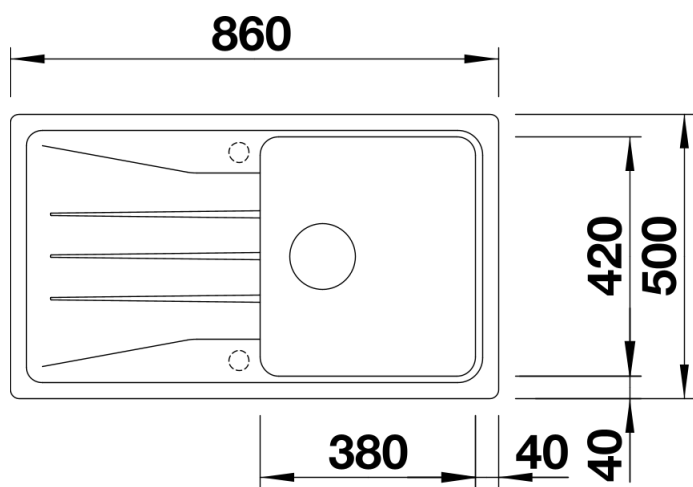

Product information sheet SONA 5 S

Item no. 519673

Benefits

- Modern, independent design
- Spacious main bowl with plenty of room for washing dishes
- Generous, strikingly-profiled tap ledge
- Specially for the 50-cm base cabinet

Colours

SILGRANIT alumetallic

Available colours:

tartufo
anthracite
coffee
rock grey
alumetallic
white
jasmine
pearl grey
black

Planning information

- Cut out size: 840 x 480 x R15
Universal handing

Scope of supply

- Waste fitting with space-saving pipe
- 3 ½" basket strainer

Details

Top view

Cut-out

Front view

Side view