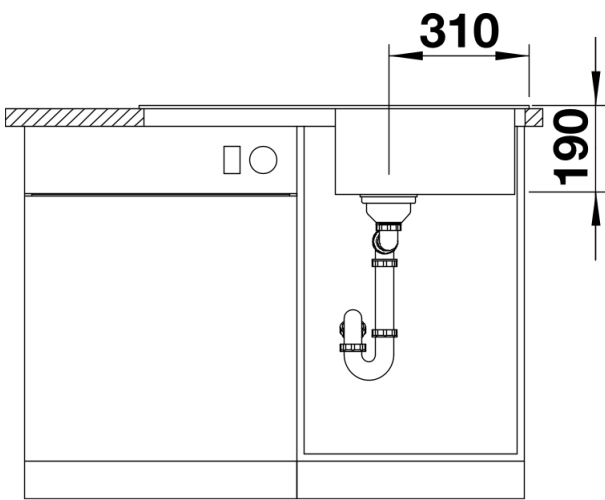

Product information sheet SONA 5 S

Item no. 519673

Benefits

- Modern, independent design
- Spacious main bowl with plenty of room for washing dishes
- Generous, strikingly-profiled tap ledge
- Specially for the 50-cm base cabinet

Colours

SILGRANIT alumetallic

Available colours:

tartufo
anthracite
coffee
rock grey
alumetallic
white
jasmine
pearl grey
black

Planning information

- Cut out size: 840 x 480 x R15
Universal handing

Scope of supply

- Waste fitting with space-saving pipe
- 3 ½" basket strainer

Details

Top view

Cut-out

Front view

Side view