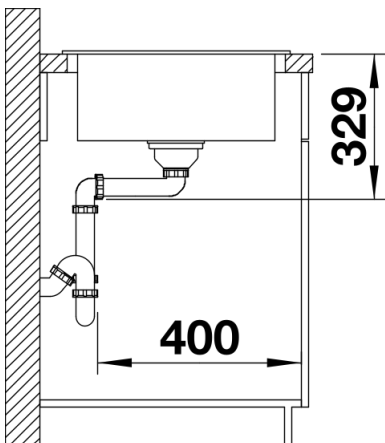

## Planning information

---

- Cut out size: 840 x 480 x R15  
Universal handing

## Scope of supply

---

- Waste fitting with space-saving pipe  
- 3 ½" basket strainer

## Details

---

Top view

Cut-out

Front view

Side view