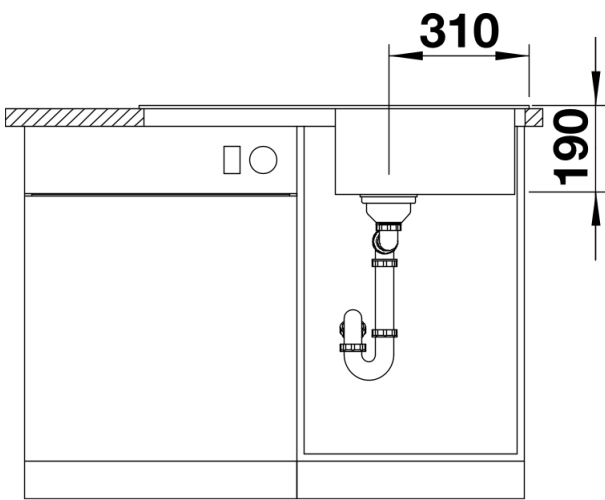

## Planning information

---

- Cut out size: 840 x 480 x R15  
Universal handing

## Scope of supply

---

- Waste fitting with space-saving pipe  
- 3 ½" basket strainer

## Details

---

Top view

Cut-out

Front view

Side view