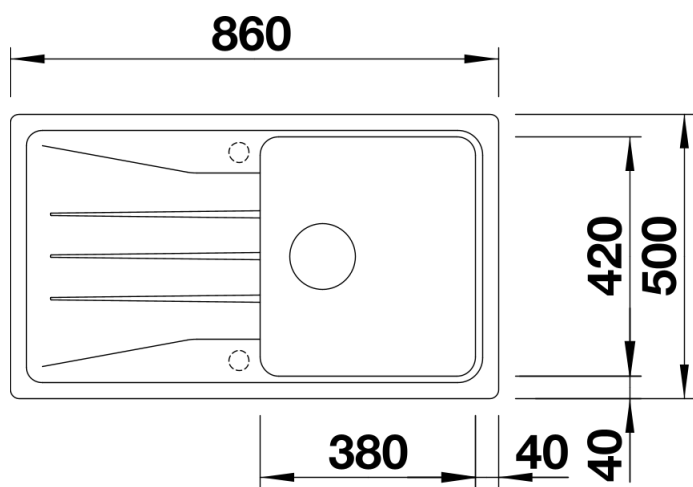

## Planning information

---

- Cut out size: 840 x 480 x R15  
Universal handing

## Scope of supply

---

- Waste fitting with space-saving pipe  
- 3 ½" basket strainer

## Details

---

Top view

Cut-out

Front view

Side view