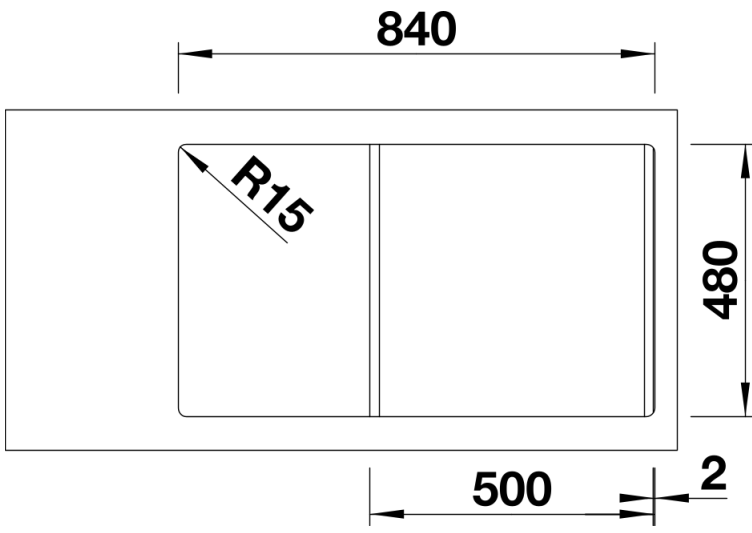

## Planning information

---

- Cut out size: 840 x 480 x R15  
Universal handing

## Scope of supply

---

- Waste fitting with space-saving pipe  
- 3 ½" basket strainer

## Details

---

Top view

Cut-out

Front view

Side view