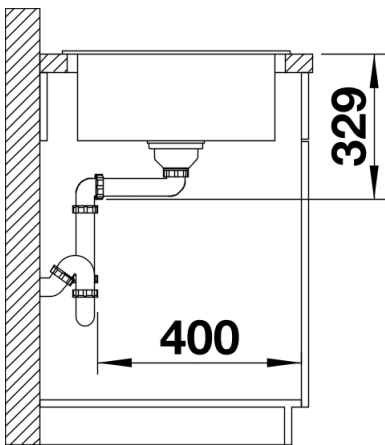

## Planning information

---

- Cut out size: 840 x 480 x R15  
Universal handing

## Scope of supply

---

- Waste fitting with space-saving pipe  
- 3 ½" basket strainer

## Details

---

Top view

Cut-out

Front view

Side view