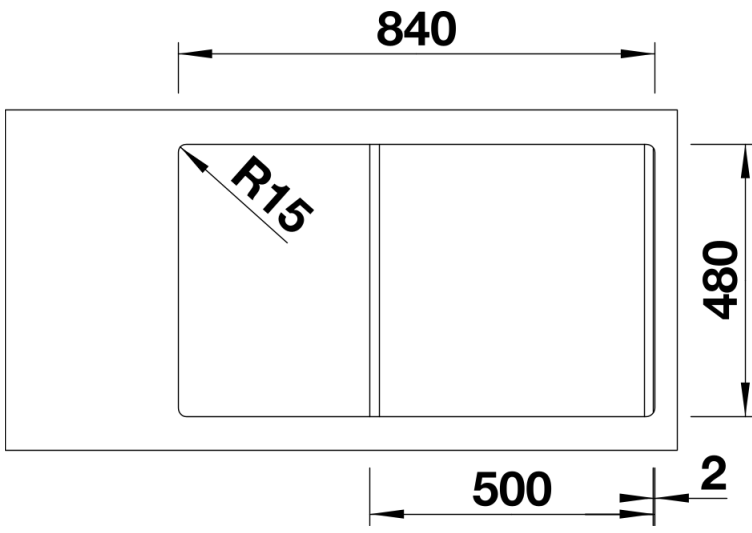

Product information sheet SONA 5 S

Item no. 519675

Benefits

- Modern, independent design
- Spacious main bowl with plenty of room for washing dishes
- Generous, strikingly-profiled tap ledge
- Specially for the 50-cm base cabinet

Colours

SILGRANIT jasmine

Available colours:

- tartufo
- anthracite
- coffee
- rock grey
- alumetallic
- white
- jasmine
- pearl grey
- black

Planning information

- Cut out size: 840 x 480 x R15
Universal handing

Scope of supply

- Waste fitting with space-saving pipe
- 3 ½" basket strainer

Details

Top view

Cut-out

Front view

Side view