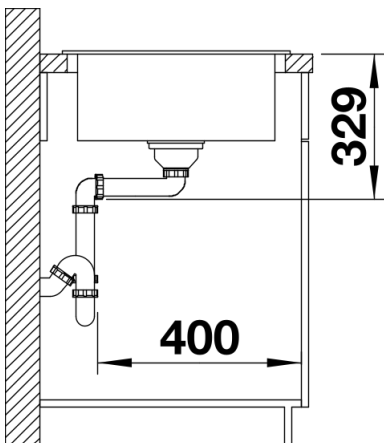

Product information sheet SONA 5 S

Item no. 519675

Benefits

- Modern, independent design
- Spacious main bowl with plenty of room for washing dishes
- Generous, strikingly-profiled tap ledge
- Specially for the 50-cm base cabinet

Colours

SILGRANIT jasmine

Available colours:

- tartufo
- anthracite
- coffee
- rock grey
- alumetallic
- white
- jasmine
- pearl grey
- black

Planning information

- Cut out size: 840 x 480 x R15
Universal handing

Scope of supply

- Waste fitting with space-saving pipe
- 3 ½" basket strainer

Details

Top view

Cut-out

Front view

Side view