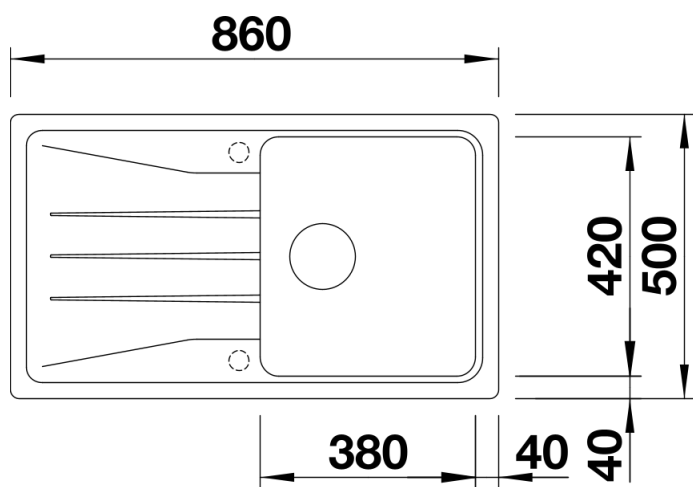

Product information sheet SONA 5 S

Item no. 519675

Benefits

- Modern, independent design
- Spacious main bowl with plenty of room for washing dishes
- Generous, strikingly-profiled tap ledge
- Specially for the 50-cm base cabinet

Colours

SILGRANIT jasmine

Available colours:

- tartufo
- anthracite
- coffee
- rock grey
- alumetallic
- white
- jasmine
- pearl grey
- black

Planning information

- Cut out size: 840 x 480 x R15
Universal handing

Scope of supply

- Waste fitting with space-saving pipe
- 3 ½" basket strainer

Details

Top view

Cut-out

Front view

Side view