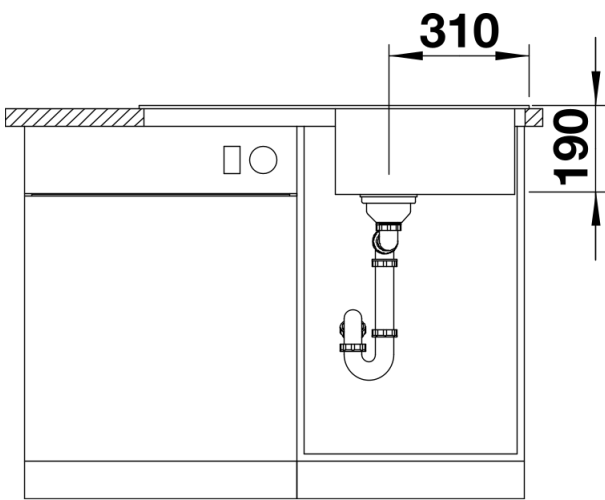

Product information sheet SONA 5 S

Item no. 519675

Benefits

- Modern, independent design
- Spacious main bowl with plenty of room for washing dishes
- Generous, strikingly-profiled tap ledge
- Specially for the 50-cm base cabinet

Colours

SILGRANIT jasmine

Available colours:

- tartufo
- anthracite
- coffee
- rock grey
- alumetallic
- white
- jasmine
- pearl grey
- black

Planning information

- Cut out size: 840 x 480 x R15
Universal handing

Scope of supply

- Waste fitting with space-saving pipe
- 3 ½" basket strainer

Details

Top view

Cut-out

Front view

Side view