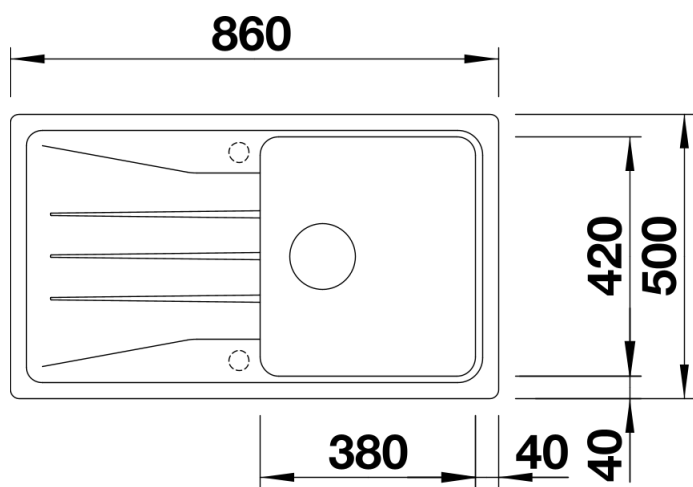

Product information sheet SONA 5 S

Item no. 519672

Benefits

- Modern, independent design
- Spacious main bowl with plenty of room for washing dishes
- Generous, strikingly-profiled tap ledge
- Specially for the 50-cm base cabinet

Colours

SILGRANIT rock grey

Available colours:

- tartufo
- anthracite
- coffee
- rock grey
- alumetallic
- white
- jasmine
- pearl grey
- black

Planning information

- Cut out size: 840 x 480 x R15
Universal handing

Scope of supply

- Waste fitting with space-saving pipe
- 3 ½" basket strainer

Details

Top view

Cut-out

Front view

Side view