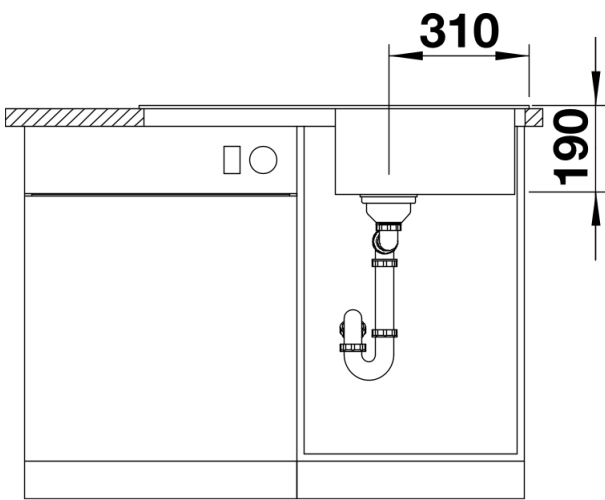

Product information sheet SONA 5 S

Item no. 519672

Benefits

- Modern, independent design
- Spacious main bowl with plenty of room for washing dishes
- Generous, strikingly-profiled tap ledge
- Specially for the 50-cm base cabinet

Colours

SILGRANIT rock grey

Available colours:

- tartufo
- anthracite
- coffee
- rock grey
- alumetallic
- white
- jasmine
- pearl grey
- black

Planning information

- Cut out size: 840 x 480 x R15
Universal handing

Scope of supply

- Waste fitting with space-saving pipe
- 3 ½" basket strainer

Details

Top view

Cut-out

Front view

Side view