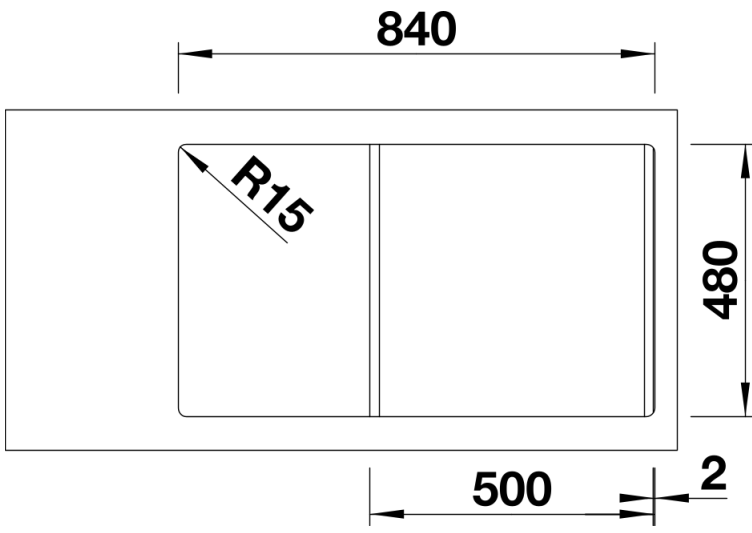

Product information sheet SONA 5 S

Item no. 519672

Benefits

- Modern, independent design
- Spacious main bowl with plenty of room for washing dishes
- Generous, strikingly-profiled tap ledge
- Specially for the 50-cm base cabinet

Colours

SILGRANIT rock grey

Available colours:

- tartufo
- anthracite
- coffee
- rock grey
- alumetallic
- white
- jasmine
- pearl grey
- black

Planning information

- Cut out size: 840 x 480 x R15
Universal handing

Scope of supply

- Waste fitting with space-saving pipe
- 3 ½" basket strainer

Details

Top view

Cut-out

Front view

Side view