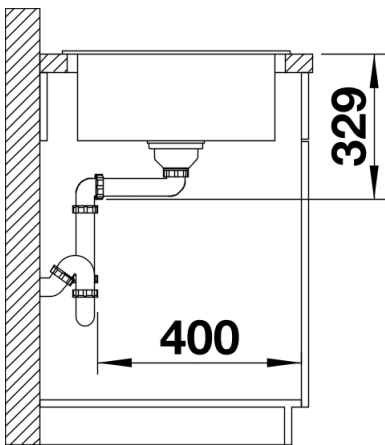

Product information sheet SONA 5 S

Item no. 519672

Benefits

- Modern, independent design
- Spacious main bowl with plenty of room for washing dishes
- Generous, strikingly-profiled tap ledge
- Specially for the 50-cm base cabinet

Colours

SILGRANIT rock grey

Available colours:

- tartufo
- anthracite
- coffee
- rock grey
- alumetallic
- white
- jasmine
- pearl grey
- black

Planning information

- Cut out size: 840 x 480 x R15
Universal handing

Scope of supply

- Waste fitting with space-saving pipe
- 3 ½" basket strainer

Details

Top view

Cut-out

Front view

Side view