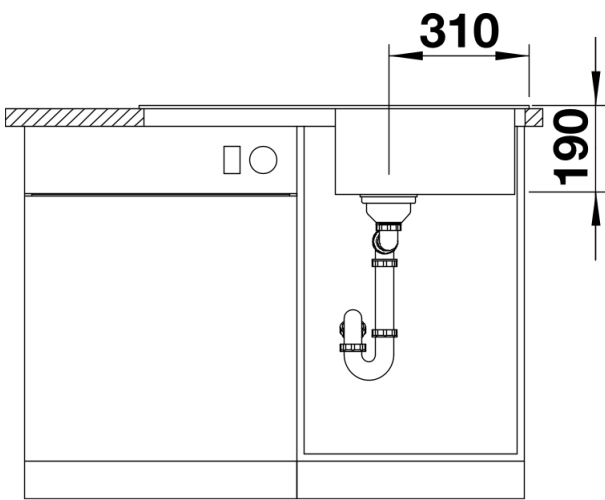

Product information sheet SONA 5 S

Item no. 519678

Benefits

- Modern, independent design
- Spacious main bowl with plenty of room for washing dishes
- Generous, strikingly-profiled tap ledge
- Specially for the 50-cm base cabinet

Colours

SILGRANIT tartufo

Available colours:

- tartufo
- anthracite
- coffee
- rock grey
- alumetallic
- white
- jasmine
- pearl grey
- black

Planning information

- Cut out size: 840 x 480 x R15
Universal handing

Scope of supply

- Waste fitting with space-saving pipe
- 3 ½" basket strainer

Details

Top view

Cut-out

Front view

Side view