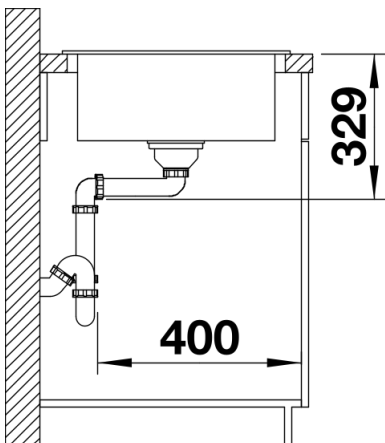

Product information sheet SONA 5 S

Item no. 519678

Benefits

- Modern, independent design
- Spacious main bowl with plenty of room for washing dishes
- Generous, strikingly-profiled tap ledge
- Specially for the 50-cm base cabinet

Colours

SILGRANIT tartufo

Available colours:

- tartufo
- anthracite
- coffee
- rock grey
- alumetallic
- white
- jasmine
- pearl grey
- black

Planning information

- Cut out size: 840 x 480 x R15
Universal handing

Scope of supply

- Waste fitting with space-saving pipe
- 3 ½" basket strainer

Details

Top view

Cut-out

Front view

Side view