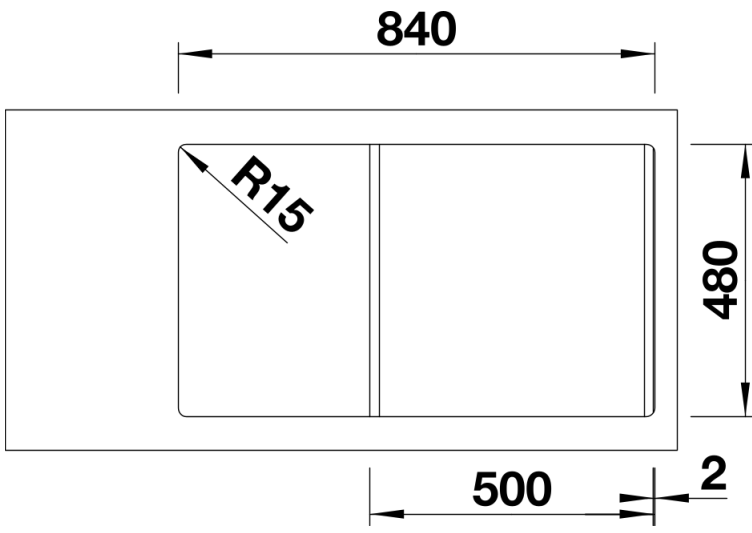

Product information sheet SONA 5 S

Item no. 519678

Benefits

- Modern, independent design
- Spacious main bowl with plenty of room for washing dishes
- Generous, strikingly-profiled tap ledge
- Specially for the 50-cm base cabinet

Colours

SILGRANIT tartufo

Available colours:

- tartufo
- anthracite
- coffee
- rock grey
- alumetallic
- white
- jasmine
- pearl grey
- black

Planning information

- Cut out size: 840 x 480 x R15
Universal handing

Scope of supply

- Waste fitting with space-saving pipe
- 3 ½" basket strainer

Details

Top view

Cut-out

Front view

Side view