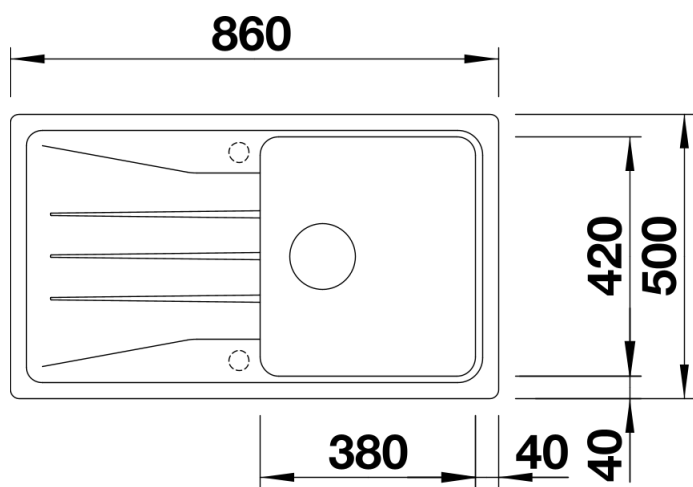

Product information sheet SONA 5 S

Item no. 519678

Benefits

- Modern, independent design
- Spacious main bowl with plenty of room for washing dishes
- Generous, strikingly-profiled tap ledge
- Specially for the 50-cm base cabinet

Colours

SILGRANIT tartufo

Available colours:

- tartufo
- anthracite
- coffee
- rock grey
- alumetallic
- white
- jasmine
- pearl grey
- black

Planning information

- Cut out size: 840 x 480 x R15
Universal handing

Scope of supply

- Waste fitting with space-saving pipe
- 3 ½" basket strainer

Details

Top view

Cut-out

Front view

Side view