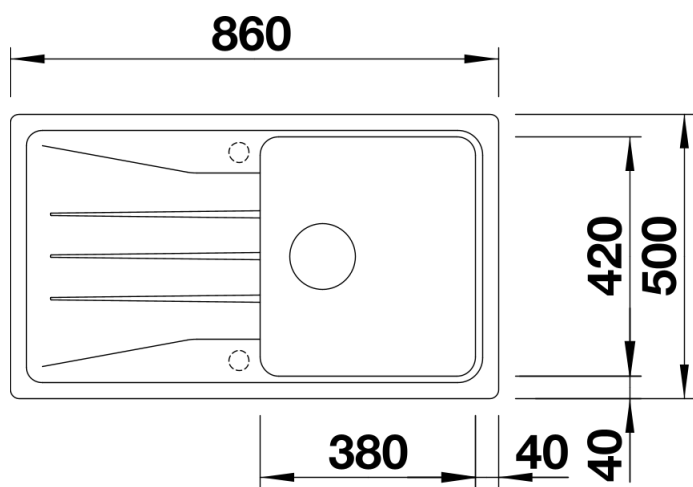

Product information sheet SONA 5 S

Item no. 519674

Benefits

- Modern, independent design
- Spacious main bowl with plenty of room for washing dishes
- Generous, strikingly-profiled tap ledge
- Specially for the 50-cm base cabinet

Colours

SILGRANIT white

Available colours:

- tartufo
- anthracite
- coffee
- rock grey
- alumetallic
- white
- jasmine
- pearl grey
- black

Planning information

- Cut out size: 840 x 480 x R15
Universal handing

Scope of supply

- Waste fitting with space-saving pipe
- 3 ½" basket strainer

Details

Top view

Cut-out

Front view

Side view