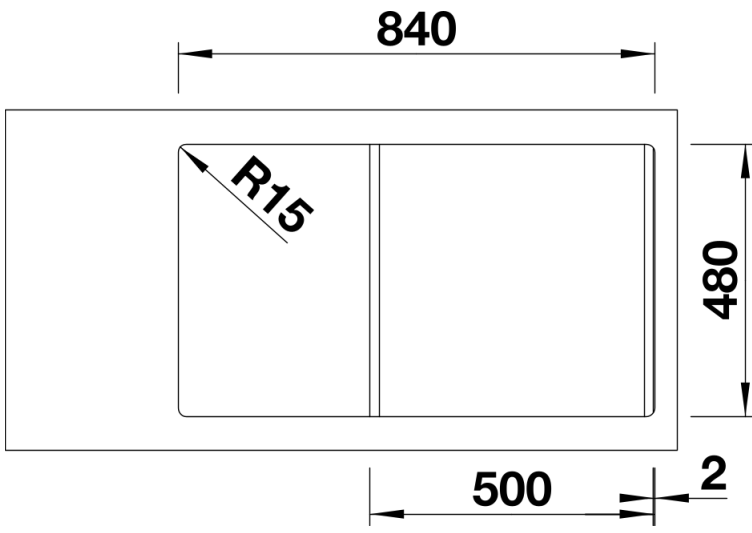

Product information sheet SONA 5 S

Item no. 519674

Benefits

- Modern, independent design
- Spacious main bowl with plenty of room for washing dishes
- Generous, strikingly-profiled tap ledge
- Specially for the 50-cm base cabinet

Colours

SILGRANIT white

Available colours:

- tartufo
- anthracite
- coffee
- rock grey
- alumetallic
- white
- jasmine
- pearl grey
- black

Planning information

- Cut out size: 840 x 480 x R15
Universal handing

Scope of supply

- Waste fitting with space-saving pipe
- 3 ½" basket strainer

Details

Top view

Cut-out

Front view

Side view