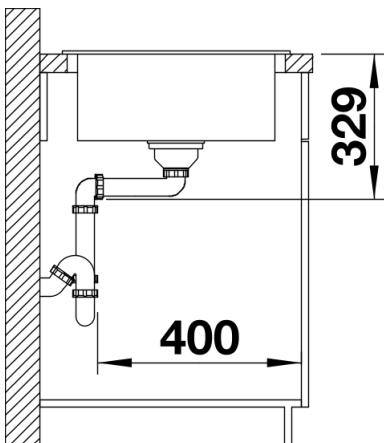

Product information sheet SONA 5 S

Item no. 519674

Benefits

- Modern, independent design
- Spacious main bowl with plenty of room for washing dishes
- Generous, strikingly-profiled tap ledge
- Specially for the 50-cm base cabinet

Colours

SILGRANIT white

Available colours:

- tartufo
- anthracite
- coffee
- rock grey
- alumetallic
- white
- jasmine
- pearl grey
- black

Planning information

- Cut out size: 840 x 480 x R15
Universal handing

Scope of supply

- Waste fitting with space-saving pipe
- 3 ½" basket strainer

Details

Top view

Cut-out

Front view

Side view