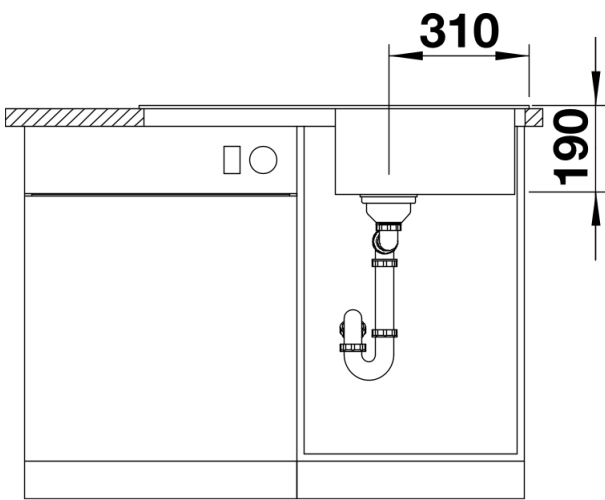

Product information sheet SONA 5 S

Item no. 519674

Benefits

- Modern, independent design
- Spacious main bowl with plenty of room for washing dishes
- Generous, strikingly-profiled tap ledge
- Specially for the 50-cm base cabinet

Colours

SILGRANIT white

Available colours:

- tartufo
- anthracite
- coffee
- rock grey
- alumetallic
- white
- jasmine
- pearl grey
- black

Planning information

- Cut out size: 840 x 480 x R15
Universal handing

Scope of supply

- Waste fitting with space-saving pipe
- 3 ½" basket strainer

Details

Top view

Cut-out

Front view

Side view