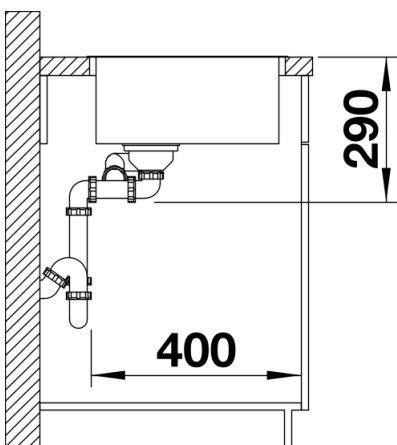

Planning information

- Cut out: 575 x 430 x R15
Please state hand of bowl

Scope of supply

- Waste and overflow fitting with space-saving pipe
- 3 ½" InFino basket strainer
- fixing kit included

Details

Top view

Cut-out

Front view

Side view