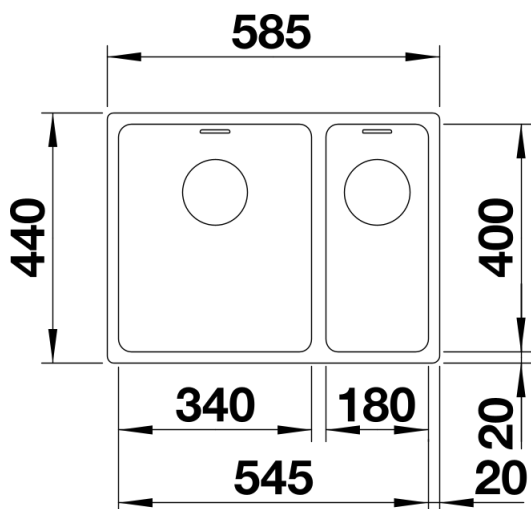

Product information sheet ANDANO 340/180-IF

Item no. 522975

Benefits

- Unique composition of visual and functional elements
- The combination of radii and surface design creates a modern design
- High quality features consisting of a covered C-overflow and modern basket strainer
- Large bowl capacity and fully usable base
- For installation from above or under mount installation
- Optional premium accessories are available

Planning information

- Cut out: 575 x 430 x R15
Please state hand of bowl

Scope of supply

- Waste and overflow fitting with space-saving pipe
- 3 ½" InFino basket strainer
- fixing kit included

Details

Top view

Cut-out

Front view

Side view