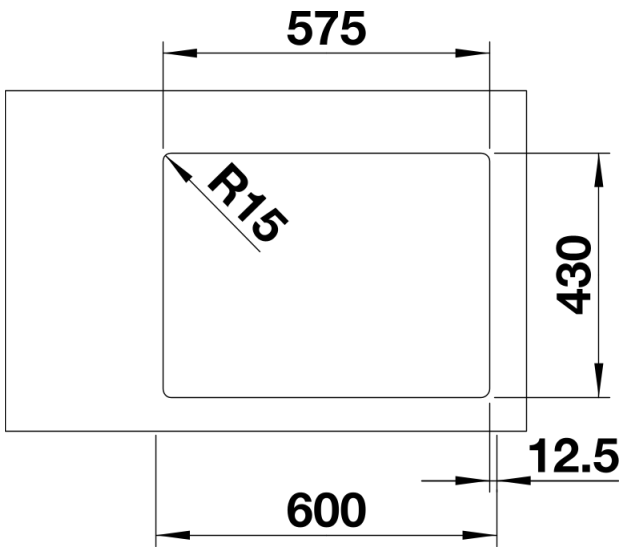

Planning information

- Cut out: 575 x 430 x R15
Please state hand of bowl

Scope of supply

- Waste and overflow fitting with space-saving pipe
- 3 ½" InFino basket strainer
- fixing kit included

Details

Top view

Cut-out

Front view

Side view