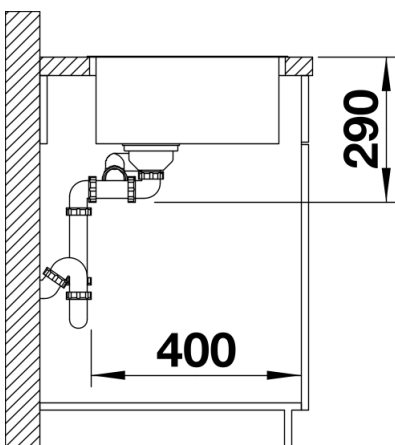

Planning information

- Cut out: 575 x 430 x R15
Please state hand of bowl

Scope of supply

- Waste and overflow fitting with space-saving pipe
- 3 ½" InFino basket strainer
- fixing kit included

Details

Top view

Cut-out

Front view

Side view