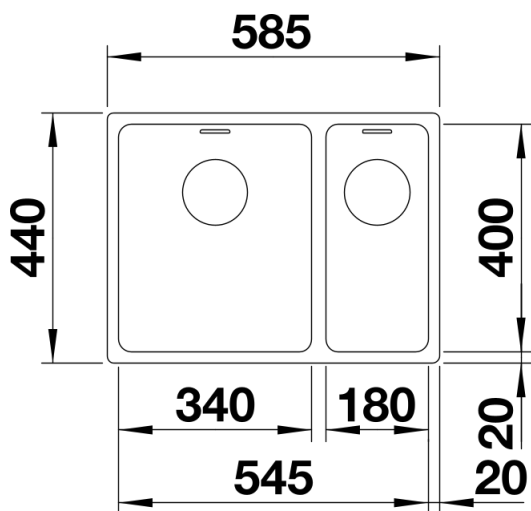

Product information sheet ANDANO 340/180-IF

Item no. 522973

Benefits

- Unique composition of visual and functional elements
- The combination of radii and surface design creates a modern design
- High quality features consisting of a covered C-overflow and modern basket strainer
- Large bowl capacity and fully usable base
- For installation from above or under mount installation
- Optional premium accessories are available

Planning information

- Cut out: 575 x 430 x R15
Please state hand of bowl

Scope of supply

- Waste and overflow fitting with space-saving pipe
- 3 ½" InFino basket strainer
- fixing kit included

Details

Top view

Cut-out

Front view

Side view