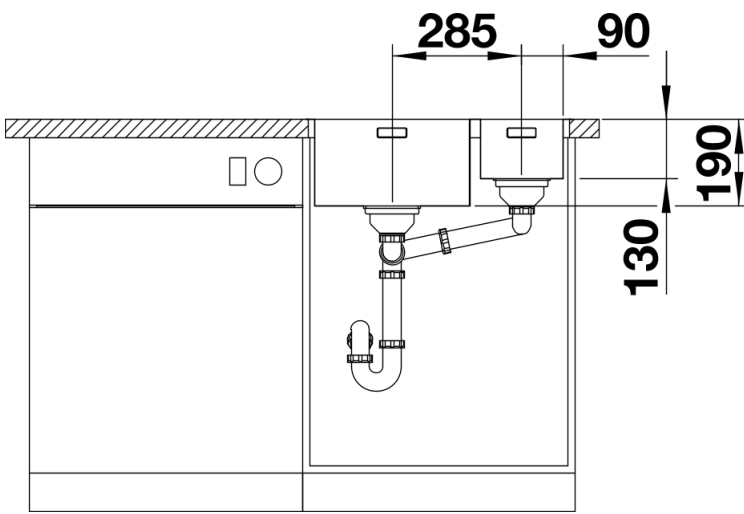

Planning information

- Cut out: 575 x 430 x R15
Please state hand of bowl

Scope of supply

- Waste and overflow fitting with space-saving pipe
- 3 ½" InFino basket strainer
- fixing kit included

Details

Top view

Cut-out

Front view

Side view