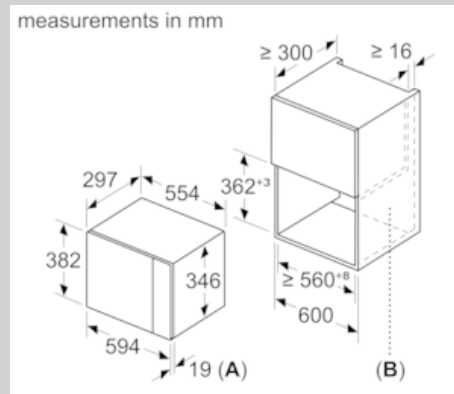

Features

Technical Data

Type of micro-wave oven : MW only
Type of control : Electronic
Color / Material Front : Black
Cavity dimensions : 201.0 x 308.0 x 282.0 mm
Approval certificates : CE, E17D UKCA marking
Length of electrical supply cord : 130 cm
Net weight : 16.208 kg
Gross weight : 18.2 kg
EAN code : 4242004222774
Maximum micro-wave power : 800 W
Connection rating : 1270 W
Fuse protection : 10 A
Voltage : 230-240 V
Frequency : 50 Hz
Plug type : GB plug
Cavity dimensions : 201.0 x 308.0 x 282.0 mm

Accessories

Performance/technical information

- Cavity volume: 20 l
- 130 cm Cable length
- Total connected load electric: 1.27 KW
- Nominal voltage: 230 - 240 V
- Appliance dimension (hxwxd): 382 mm x 594 mm x 317 mm
- Niche dimension (hxwxd): 362 mm - 365 mm x 560 mm - 568 mm x 300 mm
- Please refer to the dimensions provided in the installation manual

Dimensioned drawings

Microwave,
corner installation

Measurements in mm

* 20 mm for metal fascia

measurements in mm

measurements in mm

A: 20 mm for metal fascia
B: Back panel open

measurements in mm