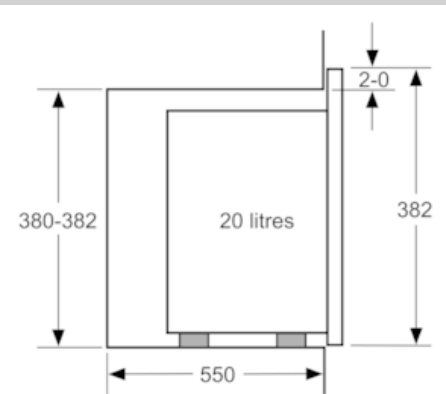

Features

Technical Data

Type of micro-wave oven : MW only
Type of control : Electronic
Color / Material Front : Black
Cavity dimensions : 201.0 x 308.0 x 282.0 mm
Approval certificates : CE, E17D UKCA marking
Length of electrical supply cord : 130 cm
Net weight : 16.208 kg
Gross weight : 18.2 kg
EAN code : 4242004222774
Maximum micro-wave power : 800 W
Connection rating : 1270 W
Fuse protection : 10 A
Voltage : 230-240 V
Frequency : 50 Hz
Plug type : GB plug
Cavity dimensions : 201.0 x 308.0 x 282.0 mm

Accessories

Performance/technical information

- Cavity volume: 20 l
- 130 cm Cable length
- Total connected load electric: 1.27 KW
- Nominal voltage: 230 - 240 V
- Appliance dimension (hxwxd): 382 mm x 594 mm x 317 mm
- Niche dimension (hxwxd): 362 mm - 365 mm x 560 mm - 568 mm x 300 mm
- Please refer to the dimensions provided in the installation manual

Dimensioned drawings

Microwave,
corner installation

Measurements in mm

* 20 mm for metal fascia

measurements in mm

measurements in mm

A: 20 mm for metal fascia
B: Back panel open

measurements in mm