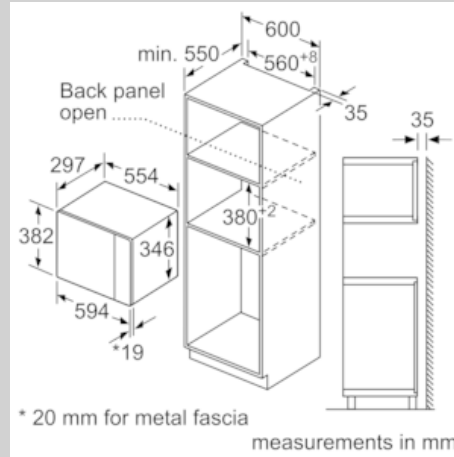

Features

Technical Data

Type of micro-wave oven : MW only
Type of control : Electronic
Color / Material Front : Black
Cavity dimensions : 201.0 x 308.0 x 282.0 mm
Approval certificates : CE, E17D UKCA marking
Length of electrical supply cord : 130 cm
Net weight : 16.208 kg
Gross weight : 18.2 kg
EAN code : 4242004222774
Maximum micro-wave power : 800 W
Connection rating : 1270 W
Fuse protection : 10 A
Voltage : 230-240 V
Frequency : 50 Hz
Plug type : GB plug
Cavity dimensions : 201.0 x 308.0 x 282.0 mm

Accessories

Performance/technical information

- Cavity volume: 20 l
- 130 cm Cable length
- Total connected load electric: 1.27 KW
- Nominal voltage: 230 - 240 V
- Appliance dimension (hxwxd): 382 mm x 594 mm x 317 mm
- Niche dimension (hxwxd): 362 mm - 365 mm x 560 mm - 568 mm x 300 mm
- Please refer to the dimensions provided in the installation manual

Dimensioned drawings

Microwave,
corner installation

Measurements in mm

* 20 mm for metal fascia

measurements in mm

measurements in mm

A: 20 mm for metal fascia
B: Back panel open

measurements in mm