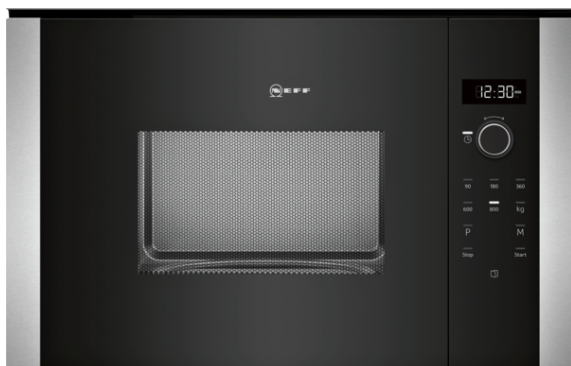

N 50, Built-in microwave oven, 60 x 38 cm, Black
HLAWD23N0B

COOKING PASSION SINCE 1877

A must for any household - a built-in microwave designed to coordinate with N50 ovens

- ✓ Side-opening hinged door - A smart twist for the elevated installation.
- ✓ Control Dials & One-Touch Buttons - select the right programme using your intuition
- ✓ LED-Display - simple, straightforward for clear reading
- ✓ Automatic programmes - Your kitchen helper with just the right default settings.
- ✓ LED lights - Bright illumination exactly where you need it.

Features

Technical Data

Type of micro-wave oven : MW only
Type of control : Electronic
Color / Material Front : Black
Cavity dimensions : 201.0 x 308.0 x 282.0 mm
Approval certificates : CE, E17D UKCA marking
Length of electrical supply cord : 130 cm
Net weight : 16.208 kg
Gross weight : 18.2 kg
EAN code : 4242004222774
Maximum micro-wave power : 800 W
Connection rating : 1270 W
Fuse protection : 10 A
Voltage : 230-240 V
Frequency : 50 Hz
Plug type : GB plug
Cavity dimensions : 201.0 x 308.0 x 282.0 mm

4 242004 222774

N 50, Built-in microwave oven, 60 x 38 cm, Black
H1AWD23NOB

COOKING PASSION SINCE 1877

Features

Design

- LED display, white
- Electronic clock timer
- Left hinged door
- 25.5 cm Glass turntable
- Cavity inner surface: stainless steel
- Elongated designed dials, Retractable control dials, Touch control, round, Start button

Features

- Automatic safety switch off
Door contact switch
- Cooling fan
- Memory function
- LED light
- Open Button, electronic

Programmes/functions

- 90-180-360-600-800 Watts and the following options 180 W, 360 W, 600 W, 800 W, 90 W
- Number of automatic programmes: 7 PC
- 4 defrost and 3 cooking programmes in microwave function