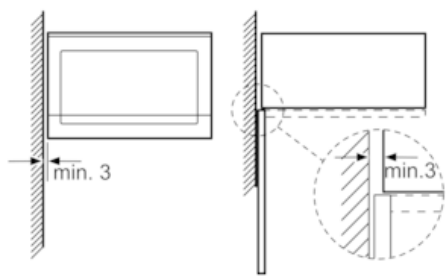

Features

Technical Data

Type of micro-wave oven : MW only
Type of control : Electronic
Color / Material Front : Black
Cavity dimensions : 201.0 x 308.0 x 282.0 mm
Approval certificates : CE, E17D UKCA marking
Length of electrical supply cord : 130 cm
Net weight : 16.208 kg
Gross weight : 18.2 kg
EAN code : 4242004222774
Maximum micro-wave power : 800 W
Connection rating : 1270 W
Fuse protection : 10 A
Voltage : 230-240 V
Frequency : 50 Hz
Plug type : GB plug
Cavity dimensions : 201.0 x 308.0 x 282.0 mm

4 242004 222774

N 50, Built-in microwave oven, 60 x 38 cm, Black
H1AWD23NOB

COOKING PASSION SINCE 1877

Features

Design

- LED display, white
- Electronic clock timer
- Left hinged door
- 25.5 cm Glass turntable
- Cavity inner surface: stainless steel
- Elongated designed dials, Retractable control dials, Touch control, round, Start button

Accessories

Performance/technical information

- Cavity volume: 20 l
- 130 cm Cable length
- Total connected load electric: 1.27 KW
- Nominal voltage: 230 - 240 V
- Appliance dimension (hxwxd): 382 mm x 594 mm x 317 mm
- Niche dimension (hxwxd): 362 mm - 365 mm x 560 mm - 568 mm x 300 mm
- Please refer to the dimensions provided in the installation manual

Dimensioned drawings

Microwave,
corner installation

Measurements in mm

* 20 mm for metal fascia

measurements in mm

measurements in mm

A: 20 mm for metal fascia
B: Back panel open

measurements in mm