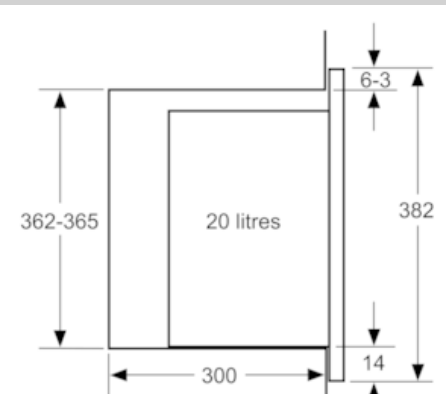

Features

Technical Data

Type of micro-wave oven : MW only
Type of control : Electronic
Color / Material Front : Black
Cavity dimensions : 201.0 x 308.0 x 282.0 mm
Approval certificates : CE, E17D UKCA marking
Length of electrical supply cord : 130 cm
Net weight : 16.208 kg
Gross weight : 18.2 kg
EAN code : 4242004222774
Maximum micro-wave power : 800 W
Connection rating : 1270 W
Fuse protection : 10 A
Voltage : 230-240 V
Frequency : 50 Hz
Plug type : GB plug
Cavity dimensions : 201.0 x 308.0 x 282.0 mm

Accessories

Performance/technical information

- Cavity volume: 20 l
- 130 cm Cable length
- Total connected load electric: 1.27 KW
- Nominal voltage: 230 - 240 V
- Appliance dimension (hxwxd): 382 mm x 594 mm x 317 mm
- Niche dimension (hxwxd): 362 mm - 365 mm x 560 mm - 568 mm x 300 mm
- Please refer to the dimensions provided in the installation manual

Dimensioned drawings

Microwave,
corner installation

Measurements in mm

* 20 mm for metal fascia

measurements in mm

measurements in mm

A: 20 mm for metal fascia
B: Back panel open

measurements in mm