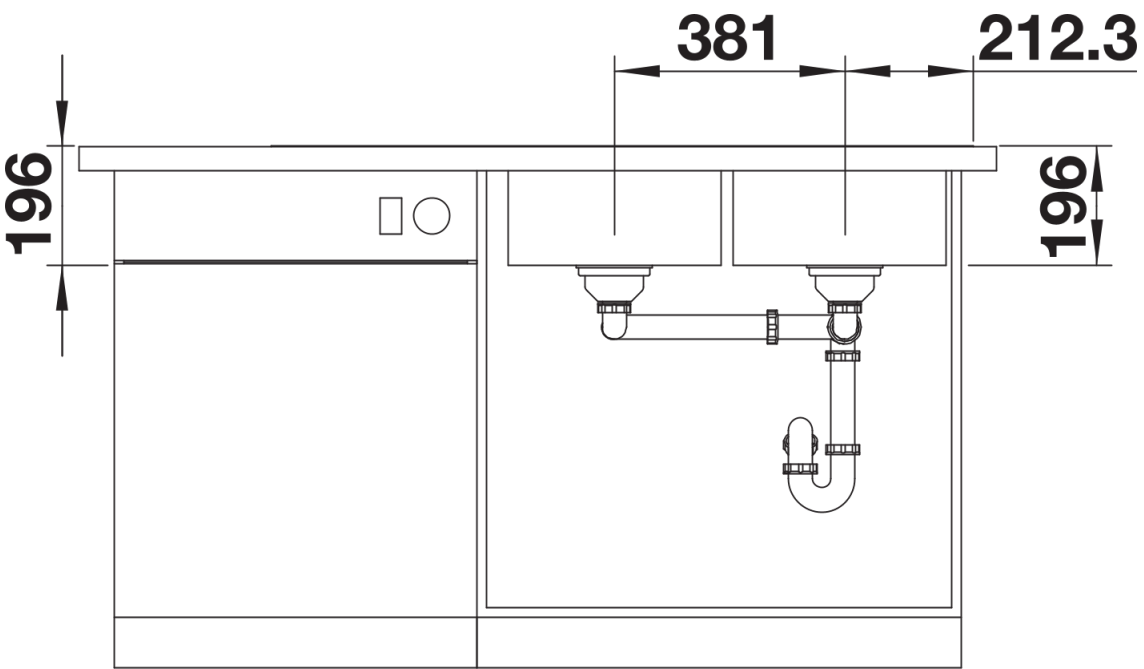

Product information sheet DIVON II 8 S-IF

Item no. 521664

Benefits

- Beautifully shaped sink with an irresistible overall appearance
- Perfectly matched geometries and areas
- Straight lined bowls with an elegant 10 mm corner radius
- Large bowl capacity and fully utilisable base
- Product line meets the requirements for almost any planning situation
- High-quality features with the covered C-overflow and elegantly integrated InFino strainer

Planning information

- Cut out size: Template provided
Please state hand of bowl

Scope of supply

- Waste fitting with space-saving pipe
- 3 ½" pop-up waste for the main bowl
- two InFino 3 ½" basket strainer

Details

Top view

Cut-out

Front view

Side view