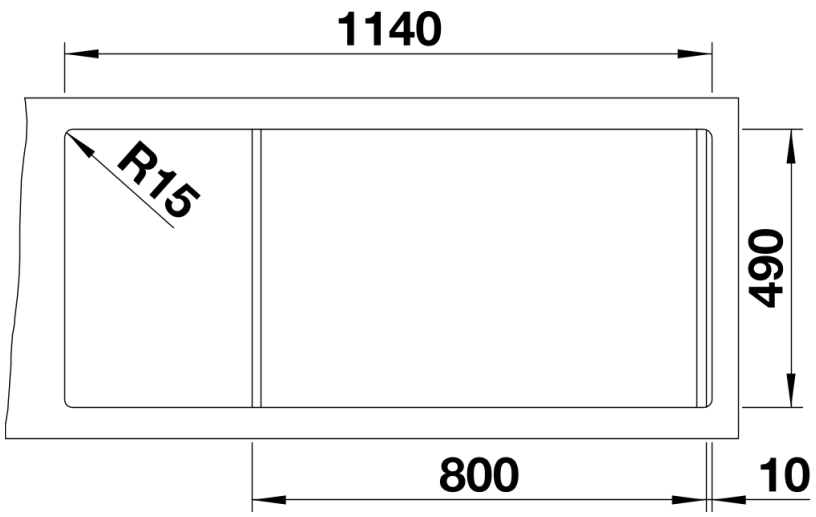

Product information sheet DIVON II 8 S-IF

Item no. 521664

Benefits

- Beautifully shaped sink with an irresistible overall appearance
- Perfectly matched geometries and areas
- Straight lined bowls with an elegant 10 mm corner radius
- Large bowl capacity and fully utilisable base
- Product line meets the requirements for almost any planning situation
- High-quality features with the covered C-overflow and elegantly integrated InFino strainer

Planning information

- Cut out size: Template provided
Please state hand of bowl

Scope of supply

- Waste fitting with space-saving pipe
- 3 ½" pop-up waste for the main bowl
- two InFino 3 ½" basket strainer

Details

Top view

Cut-out

Front view

Side view