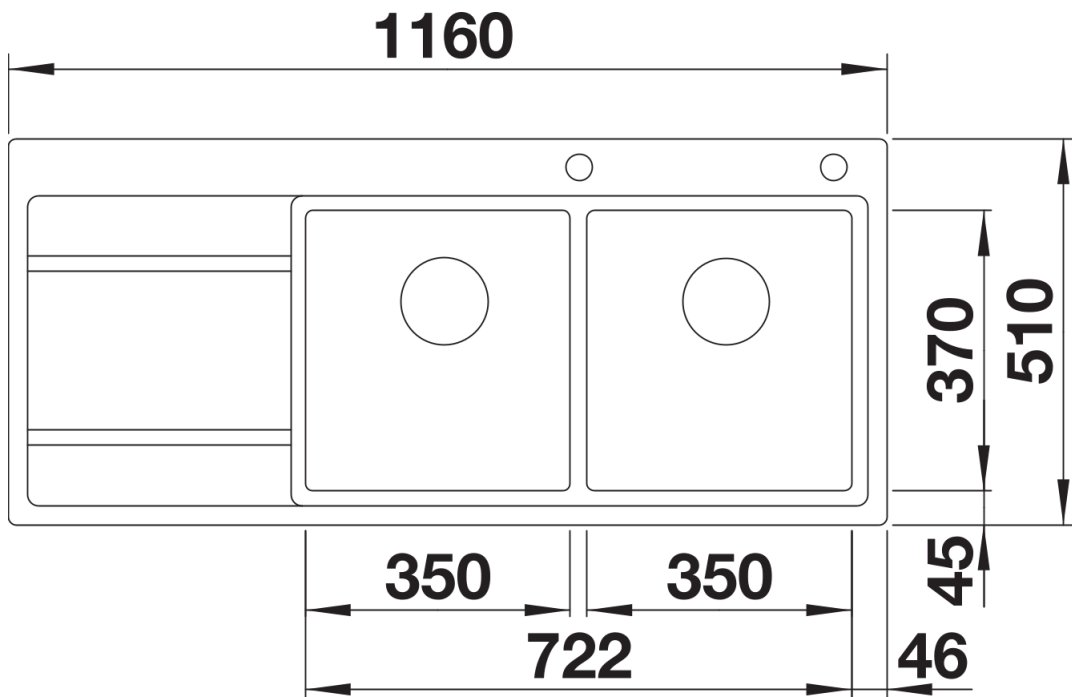

Product information sheet DIVON II 8 S-IF

Item no. 521664

Benefits

- Beautifully shaped sink with an irresistible overall appearance
- Perfectly matched geometries and areas
- Straight lined bowls with an elegant 10 mm corner radius
- Large bowl capacity and fully utilisable base
- Product line meets the requirements for almost any planning situation
- High-quality features with the covered C-overflow and elegantly integrated InFino strainer

Planning information

- Cut out size: Template provided
Please state hand of bowl

Scope of supply

- Waste fitting with space-saving pipe
- 3 ½" pop-up waste for the main bowl
- two InFino 3 ½" basket strainer

Details

Top view

Cut-out

Front view

Side view