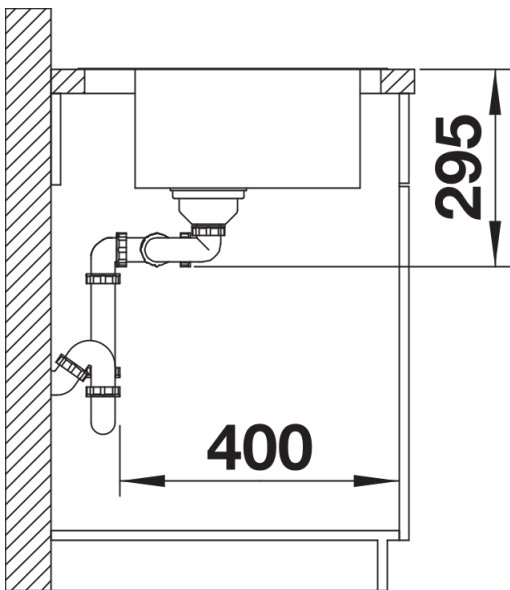

Product information sheet DIVON II 8 S-IF

Item no. 521664

Benefits

- Beautifully shaped sink with an irresistible overall appearance
- Perfectly matched geometries and areas
- Straight lined bowls with an elegant 10 mm corner radius
- Large bowl capacity and fully utilisable base
- Product line meets the requirements for almost any planning situation
- High-quality features with the covered C-overflow and elegantly integrated InFino strainer

Planning information

- Cut out size: Template provided
Please state hand of bowl

Scope of supply

- Waste fitting with space-saving pipe
- 3 ½" pop-up waste for the main bowl
- two InFino 3 ½" basket strainer

Details

Top view

Cut-out

Front view

Side view