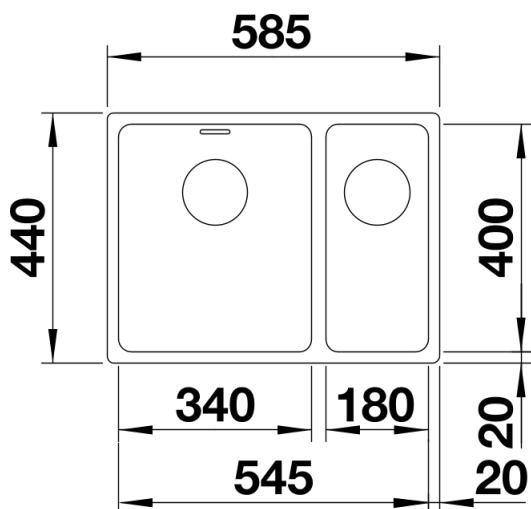

Product information sheet ANDANO 340/180-U

Item no. 522979

Benefits

- Unique composition of visual forms and functional detailing
- The combination of radii and surface design creates a modern design
- High quality features consisting of a covered C-overflow and modern basket strainer
- For undermount installation
- Optional premium accessories are available
-

Planning information

- Cut out size: 545 x 400 x R22
Please state hand of bowl

Scope of supply

- Waste and overflow fitting with space-saving pipe
- 3 ½" InFino basket strainer
- fixing kit included

Details

Top view

Cut-out

Front view

Side view