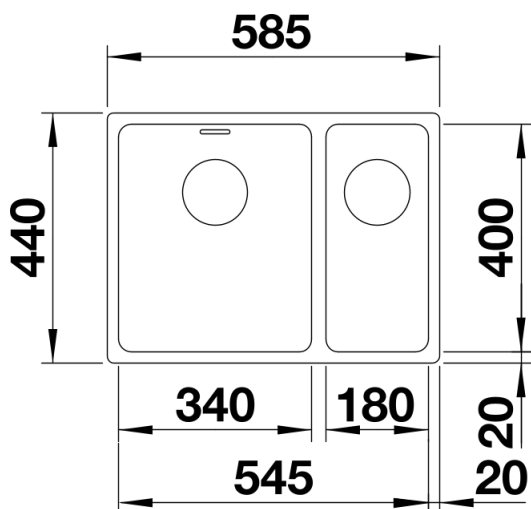

Product information sheet ANDANO 340/180-U

Item no. 522977

Benefits

- Unique composition of visual forms and functional detailing
- The combination of radii and surface design creates a modern design
- High quality features consisting of a covered C-overflow and modern basket strainer
- For undermount installation
- Optional premium accessories are available
-

Planning information

- Cut out size: 545 x 400 x R22
Please state hand of bowl

Scope of supply

- Waste and overflow fitting with space-saving pipe
- 3 ½" InFino basket strainer
- fixing kit included

Details

Top view

Cut-out

Front view

Side view