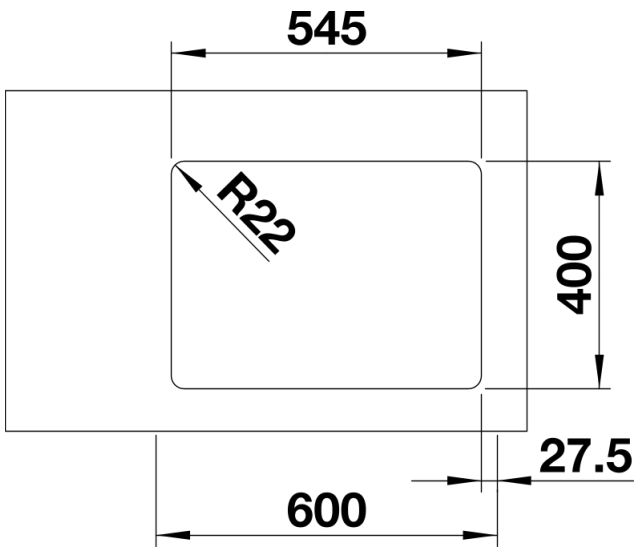

Planning information

- Cut out size: 545 x 400 x R22
Please state hand of bowl

Scope of supply

- Waste and overflow fitting with space-saving pipe
- 3 ½" InFino basket strainer
- fixing kit included

Details

Top view

Cut-out

Front view

Side view