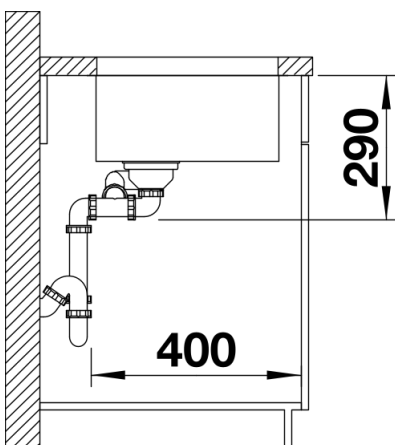

Planning information

- Cut out size: 545 x 400 x R22
Please state hand of bowl

Scope of supply

- Waste and overflow fitting with space-saving pipe
- 3 ½" InFino basket strainer
- fixing kit included

Details

Top view

Cut-out

Front view

Side view