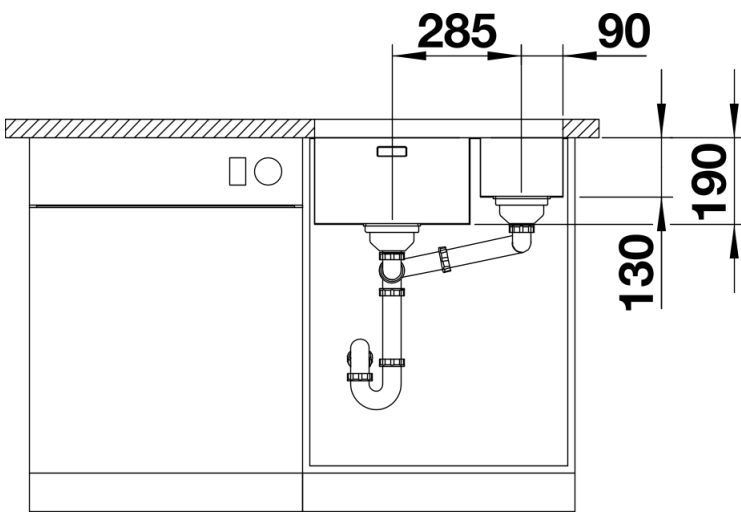

Planning information

- Cut out size: 545 x 400 x R22
Please state hand of bowl

Scope of supply

- Waste and overflow fitting with space-saving pipe
- 3 ½" InFino basket strainer
- fixing kit included

Details

Top view

Cut-out

Front view

Side view