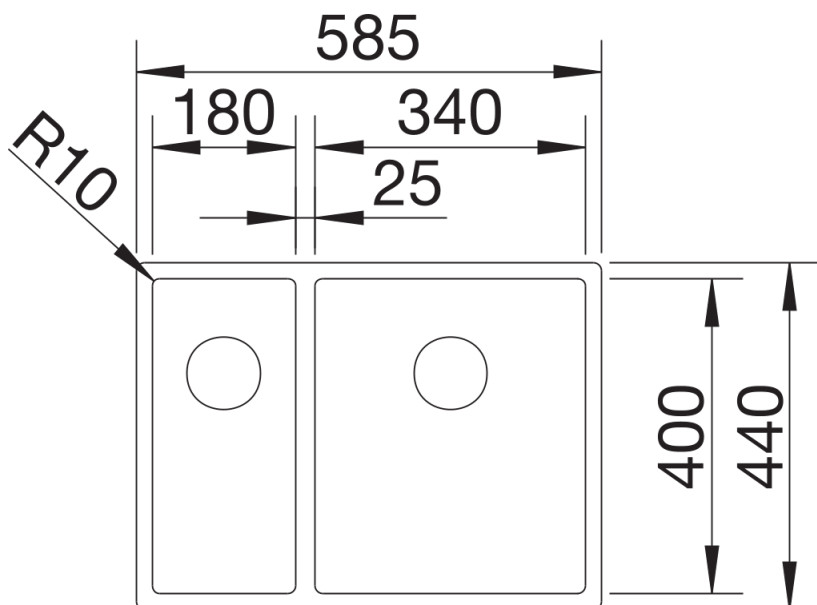

Product information sheet CLARON 340/180-IF

Item no. 521608

Benefits

- Concise 10mm radius for ultimate style – without sacrificing functionality
- CLARON in elegant-pure design with no visible base pattern
- Optimum utilisation of the bowl capacity thanks to extra deep bowls and smallest possible radii
- Wide product range makes it possible to have a high number of individual combinations
- High-quality features with the covered C-overflow and elegantly integrated InFino strainer

Planning information

- Cut out size: Template provided
Please state hand of bowl

Scope of supply

- Waste and overflow fitting with space-saving pipe
- 3 ½" InFino basket strainer
- fixing kit included

Details

Top view