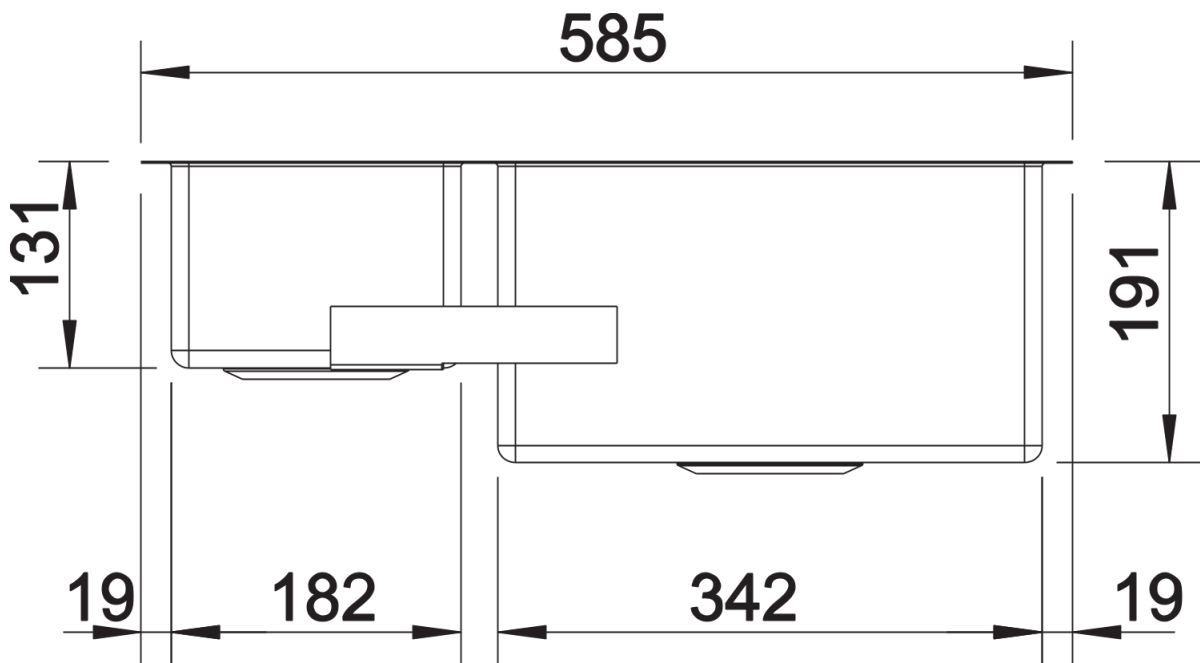

Product information sheet CLARON 340/180-U

Item no. 521609

Benefits

- Concise 10mm radius for ultimate style – without sacrificing functionality
- CLARON in elegant-pure design with no visible base pattern
- Optimum utilisation of the bowl capacity thanks to extra deep bowls and smallest possible radii
- Wide product range makes it possible to have a high number of individual combinations
- High-quality features with the covered C-overflow and elegantly integrated InFino strainer

Planning information

- Cut out size: Template provided
Please state hand of bowl

Scope of supply

- Waste and overflow fitting with space-saving pipe
- 3 ½" InFino basket strainer
- fixing kit included

Details

Top view

Front view