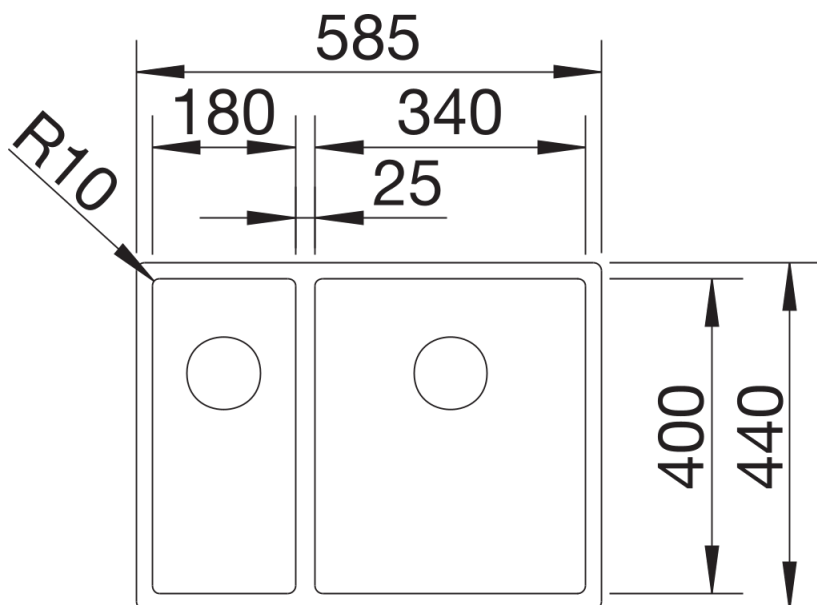

Product information sheet CLARON 340/180-U

Item no. 521609

Benefits

- Concise 10mm radius for ultimate style – without sacrificing functionality
- CLARON in elegant-pure design with no visible base pattern
- Optimum utilisation of the bowl capacity thanks to extra deep bowls and smallest possible radii
- Wide product range makes it possible to have a high number of individual combinations
- High-quality features with the covered C-overflow and elegantly integrated InFino strainer

Planning information

- Cut out size: Template provided
Please state hand of bowl

Scope of supply

- Waste and overflow fitting with space-saving pipe
- 3 ½" InFino basket strainer
- fixing kit included

Details

Top view

Front view