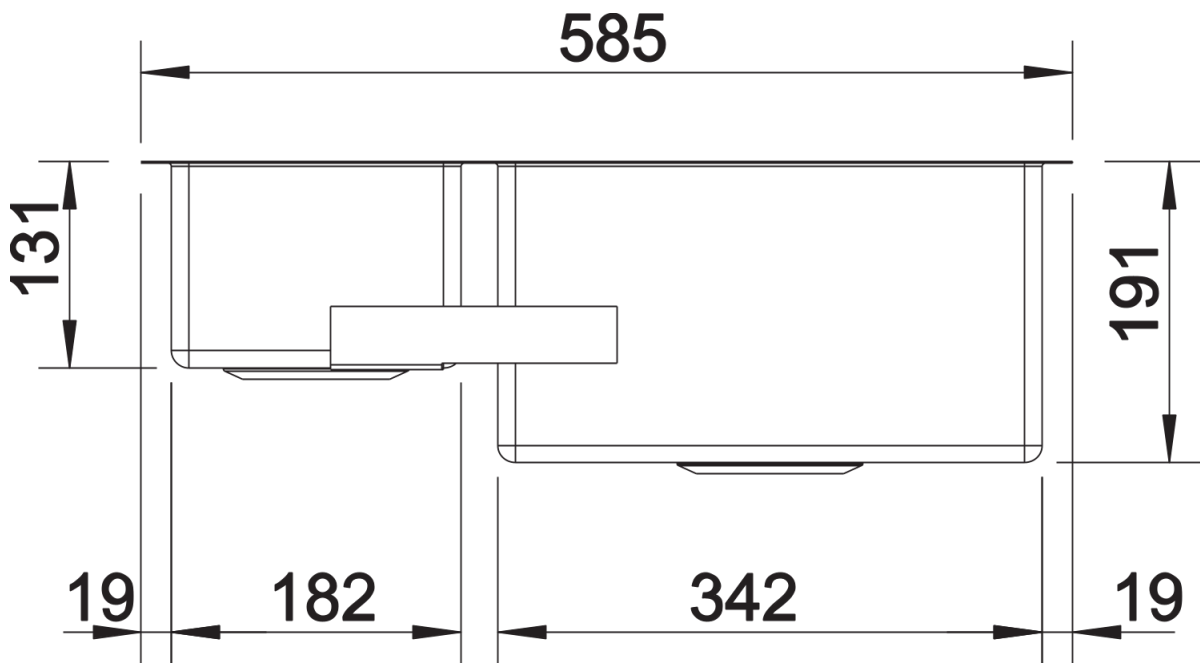

## Planning information

---

- Cut out size: Template provided<br>Please state hand of bowl<br>

## Scope of supply

---

- Waste and overflow fitting with space-saving pipe
- 3 ½" InFino basket strainer
- fixing kit included

## Details

---

Top view

Front view