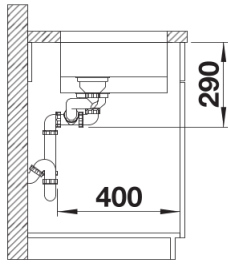

Planning information

- Cut out size: 775 x 400 x R10
Please state hand of bowl

Scope of supply

- Waste and overflow fitting with space-saving pipe
- 3 ½" InFino basket strainer
- fixing kit included

Details

Top view

Cut-out

Front view

Side view