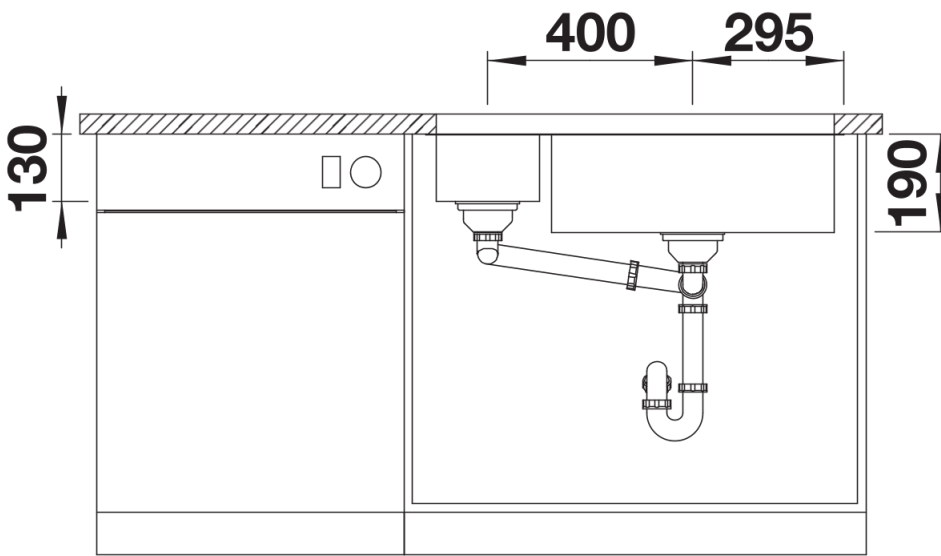

Product information sheet CLARON 550/200-U

Item no. 521616

Benefits

- Concise 10mm radius for ultimate style – without sacrificing functionality
- CLARON in elegant-pure design with no visible base pattern
- Optimum utilisation of the bowl capacity thanks to extra deep bowls and smallest possible radii
- Wide product range makes it possible to have a high number of individual combinations
- High-quality features with the covered C-overflow and elegantly integrated InFino strainer

Planning information

- Cut out size: 775 x 400 x R10
Please state hand of bowl

Scope of supply

- Waste and overflow fitting with space-saving pipe
- 3 ½" InFino basket strainer
- fixing kit included

Details

Top view

Cut-out

Front view

Side view