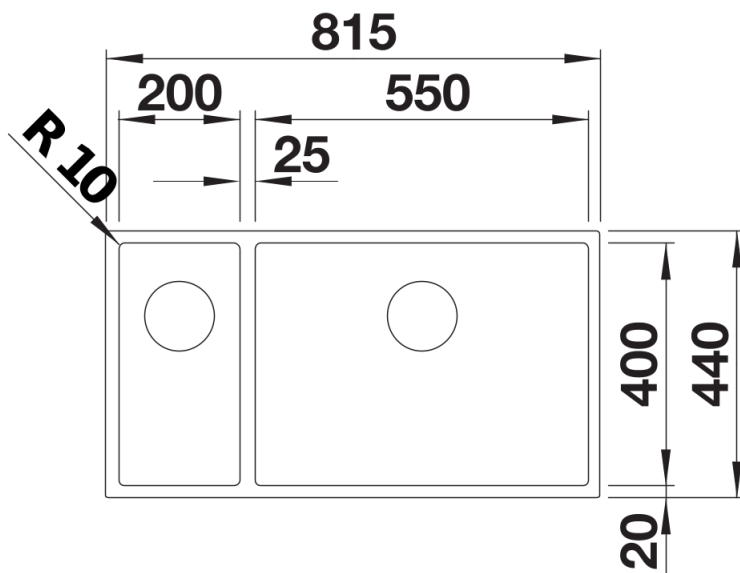

Product information sheet CLARON 550/200-U

Item no. 521616

Benefits

- Concise 10mm radius for ultimate style – without sacrificing functionality
- CLARON in elegant-pure design with no visible base pattern
- Optimum utilisation of the bowl capacity thanks to extra deep bowls and smallest possible radii
- Wide product range makes it possible to have a high number of individual combinations
- High-quality features with the covered C-overflow and elegantly integrated InFino strainer

Planning information

- Cut out size: 775 x 400 x R10
Please state hand of bowl

Scope of supply

- Waste and overflow fitting with space-saving pipe
- 3 ½" InFino basket strainer
- fixing kit included

Details

Top view

Cut-out

Front view

Side view