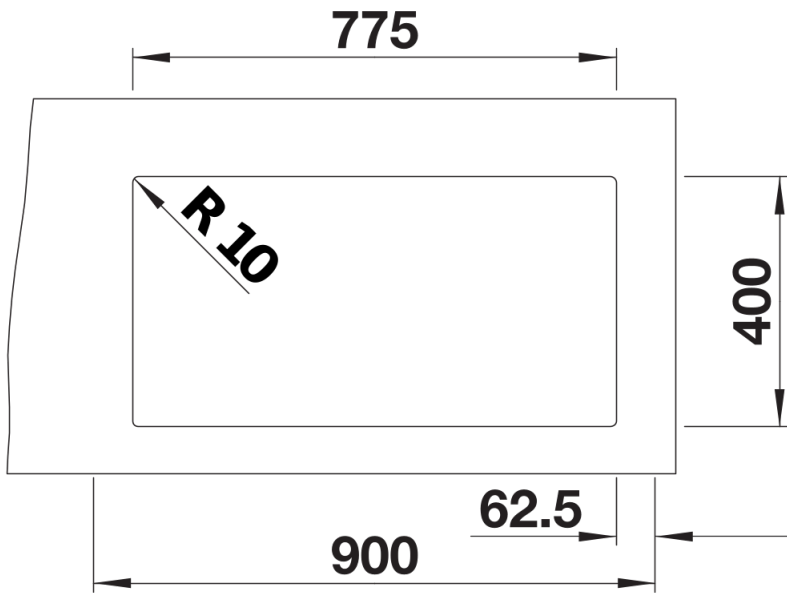

Product information sheet CLARON 550/200-U

Item no. 521616

Benefits

- Concise 10mm radius for ultimate style – without sacrificing functionality
- CLARON in elegant-pure design with no visible base pattern
- Optimum utilisation of the bowl capacity thanks to extra deep bowls and smallest possible radii
- Wide product range makes it possible to have a high number of individual combinations
- High-quality features with the covered C-overflow and elegantly integrated InFino strainer

Planning information

- Cut out size: 775 x 400 x R10
Please state hand of bowl

Scope of supply

- Waste and overflow fitting with space-saving pipe
- 3 ½" InFino basket strainer
- fixing kit included

Details

Top view

Cut-out

Front view

Side view