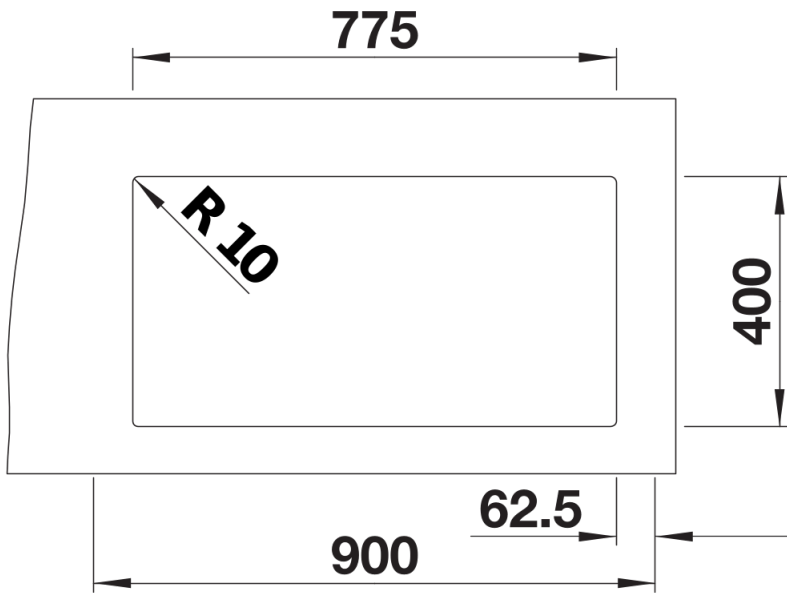

Product information sheet CLARON 550/200-U

Item no. 521615

Benefits

- Concise 10mm radius for ultimate style – without sacrificing functionality
- CLARON in elegant-pure design with no visible base pattern
- Optimum utilisation of the bowl capacity thanks to extra deep bowls and smallest possible radii
- Wide product range makes it possible to have a high number of individual combinations
- High-quality features with the covered C-overflow and elegantly integrated InFino strainer

Planning information

- Cut out size: 775 x 400 x R10
Please state hand of bowl

Scope of supply

- Waste and overflow fitting with space-saving pipe
- 3 ½" InFino basket strainer
- fixing kit included

Details

Top view

Cut-out

Front view

Side view