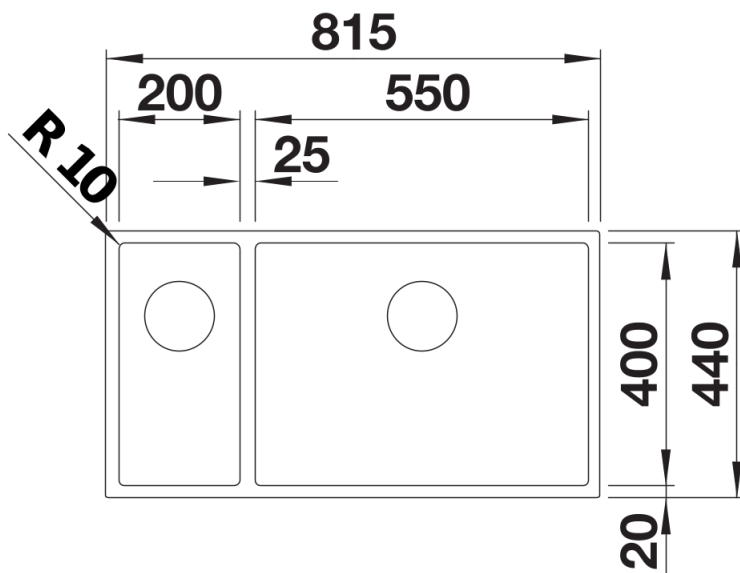

Product information sheet CLARON 550/200-U

Item no. 521615

Benefits

- Concise 10mm radius for ultimate style – without sacrificing functionality
- CLARON in elegant-pure design with no visible base pattern
- Optimum utilisation of the bowl capacity thanks to extra deep bowls and smallest possible radii
- Wide product range makes it possible to have a high number of individual combinations
- High-quality features with the covered C-overflow and elegantly integrated InFino strainer

Planning information

- Cut out size: 775 x 400 x R10
Please state hand of bowl

Scope of supply

- Waste and overflow fitting with space-saving pipe
- 3 ½" InFino basket strainer
- fixing kit included

Details

Top view

Cut-out

Front view

Side view