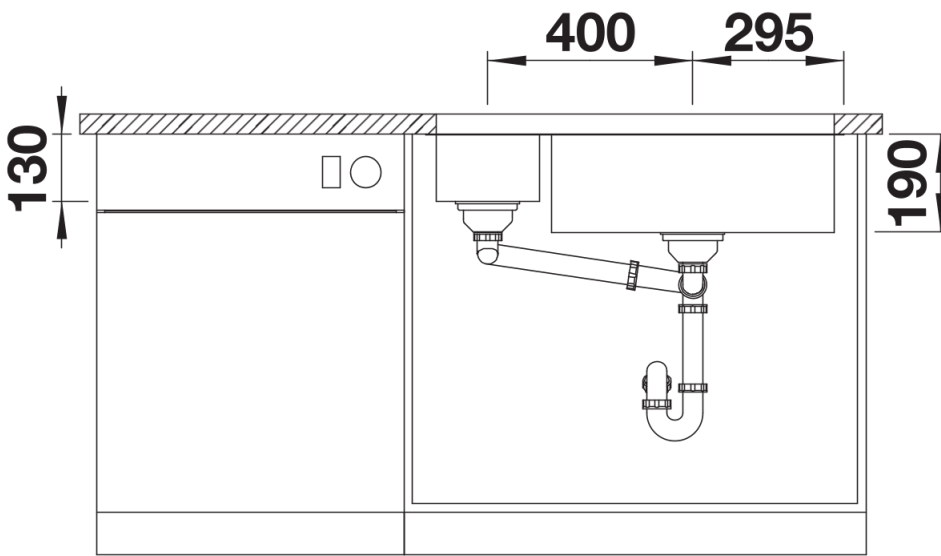

Product information sheet CLARON 550/200-U

Item no. 521615

Benefits

- Concise 10mm radius for ultimate style – without sacrificing functionality
- CLARON in elegant-pure design with no visible base pattern
- Optimum utilisation of the bowl capacity thanks to extra deep bowls and smallest possible radii
- Wide product range makes it possible to have a high number of individual combinations
- High-quality features with the covered C-overflow and elegantly integrated InFino strainer

Planning information

- Cut out size: 775 x 400 x R10
Please state hand of bowl

Scope of supply

- Waste and overflow fitting with space-saving pipe
- 3 ½" InFino basket strainer
- fixing kit included

Details

Top view

Cut-out

Front view

Side view