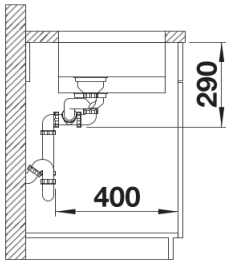

Planning information

- Cut out size: 775 x 400 x R10
Please state hand of bowl

Scope of supply

- Waste and overflow fitting with space-saving pipe
- 3 ½" InFino basket strainer
- fixing kit included

Details

Top view

Cut-out

Front view

Side view