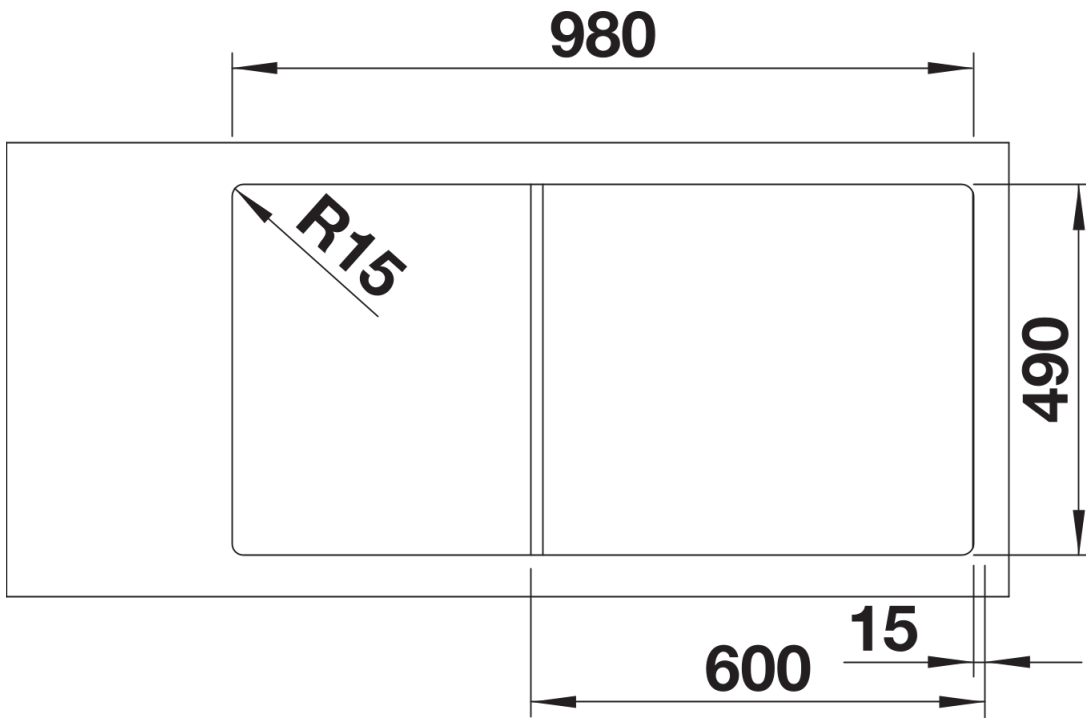

## Planning information

---

- Cut out: 980 x 490 x R15<strong></strong>Bowl depths: 190/130mm<strong></strong>Please specify hand of bowl

## Details

---

Top view

Cut-out

Front view

Side view