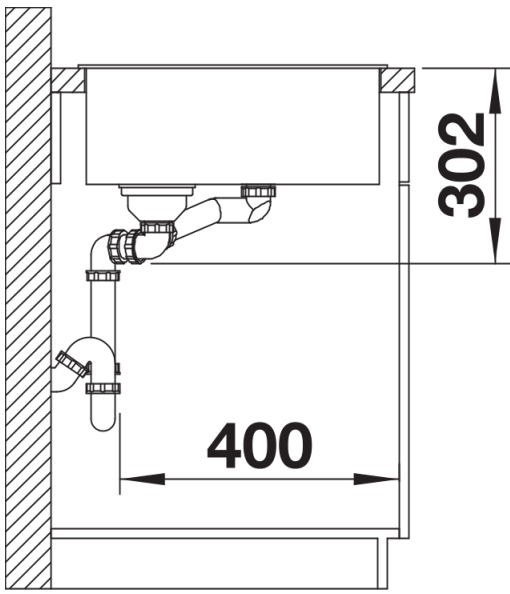

## Planning information

---

- Cut out: 980 x 490 x R15<strong></strong>Bowl depths: 190/130mm<strong></strong>Please specify hand of bowl

## Scope of supply

---

- glass cutting board
- multifunctional stainless steel colander
- waste kit with space-saving pipe
- 2 x 3 ½" InFino basket strainer with remote control for the main bowl

## Details

---

Top view

Cut-out

Front view

Side view