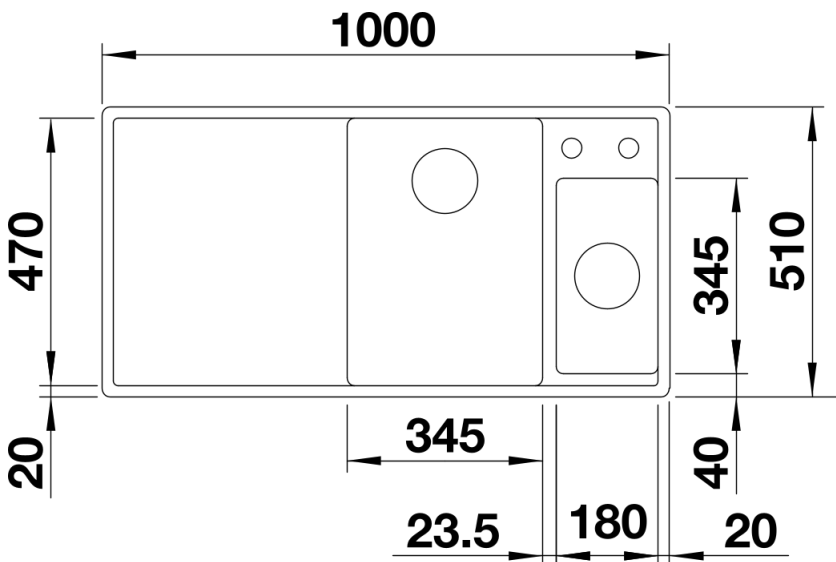

## Planning information

---

- Cut out: 980 x 490 x R15<strong></strong>Bowl depths: 190/130mm<strong></strong>Please specify hand of bowl

## Details

---

Top view

Cut-out

Front view

Side view