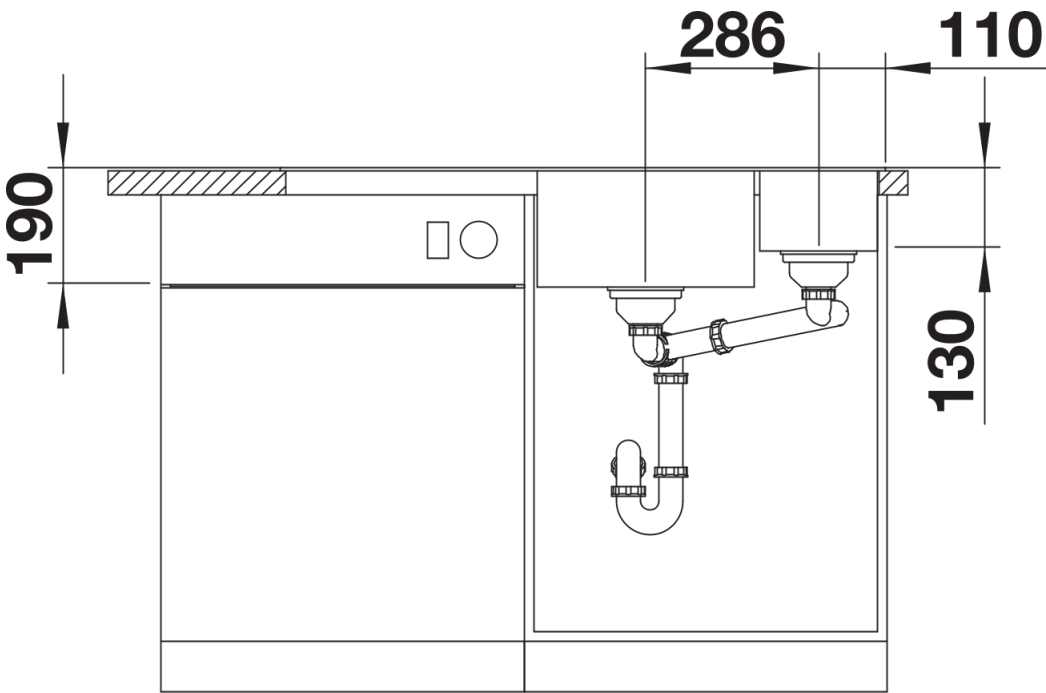

## Planning information

---

- Cut out: 980 x 490 x R15<strong></strong>Bowl depths: 190/130mm<strong></strong>Please specify hand of bowl

## Scope of supply

---

- glass cutting board
- multifunctional stainless steel colander
- waste kit with space-saving pipe
- 2 x 3 ½" InFino basket strainer with remote control for the main bowl

## Details

---

Top view

Cut-out

Front view

Side view