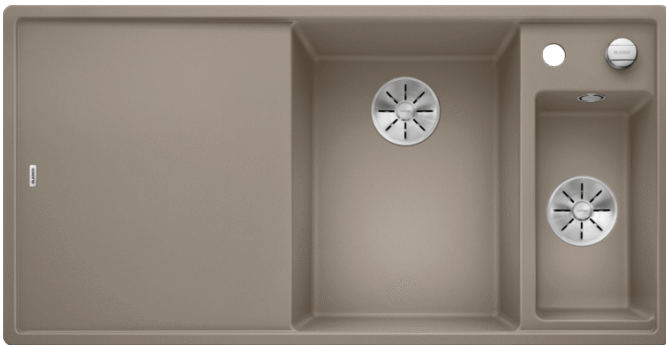

### Benefits

---

- Flowing ergonomic work space along a single axis thanks to arrangement of bowls and multifunctional accessories
- Design that is notable for clear lines and the ultra-narrow, flat rim
- Tight radii for maximum utilisation of the surface and volume
- Movable glass cutting board for working directly into cooking dishes
- Multifunctional colander can also be freely positioned in the main bowl for easy food preparation
- High-quality features with the covered C-overflow and integrated InFino basket strainer
- Available in left or right handed versions

### Colours

---

SILGRANIT tartufo

Available colours:

- rock grey
- alumetallic
- anthracite
- white
- jasmine
- pearl grey
- coffee
- tartufo
- black

## Planning information

---

- Cut out: 980 x 490 x R15<strong></strong>Bowl depths: 190/130mm<strong></strong>Please specify hand of bowl