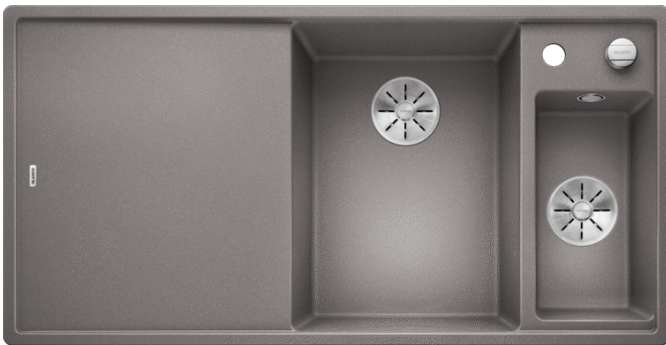

### Benefits

---

- Flowing ergonomic work space along a single axis thanks to arrangement of bowls and multifunctional accessories
- Design that is notable for clear lines and the ultra-narrow, flat rim
- Tight radii for maximum utilisation of the surface and volume
- Movable glass cutting board for working directly into cooking dishes
- Multifunctional colander can also be freely positioned in the main bowl for easy food preparation
- High-quality features with the covered C-overflow and integrated InFino basket strainer
- Available in left or right handed versions

### Colours

---

SILGRANIT alumetallic

Available colours:

rock grey  
alumetallic  
anthracite  
white  
jasmine  
pearl grey  
coffee  
tartufo  
black

## Planning information

---

- Cut out: 980 x 490 x R15<strong></strong>Bowl depths: 190/130mm<strong></strong>Please specify hand of bowl