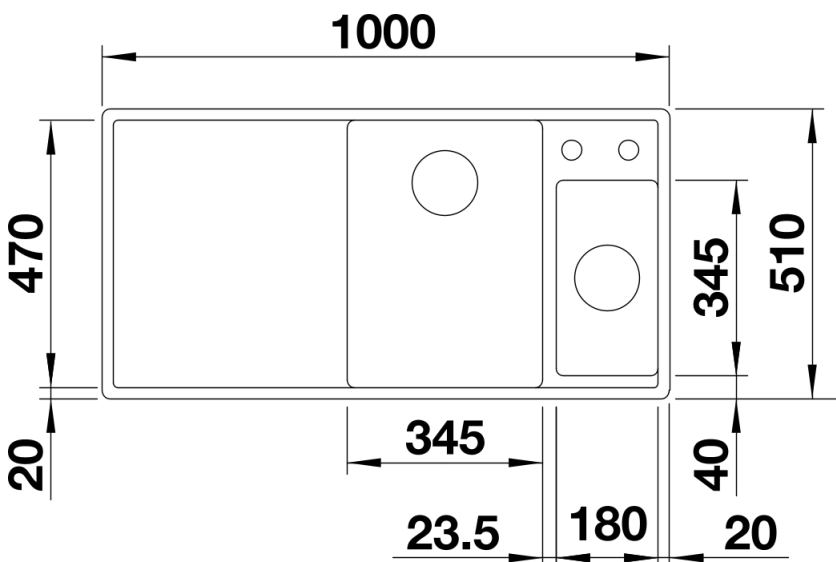

## Planning information

---

- Cut out: 980 x 490 x R15<strong></strong>Bowl depths: 190/130mm<strong></strong>Please specify hand of bowl

## Details

---

Top view

Cut-out

Front view

Side view