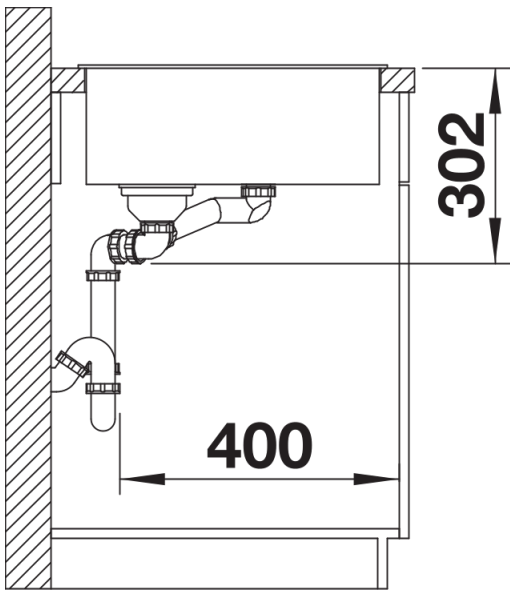

Colours

SILGRANIT black

Available colours:

rock grey
alumetallic
anthracite
white
jasmine
pearl grey
coffee
tartufo
black

Cut-out

Front view

Side view