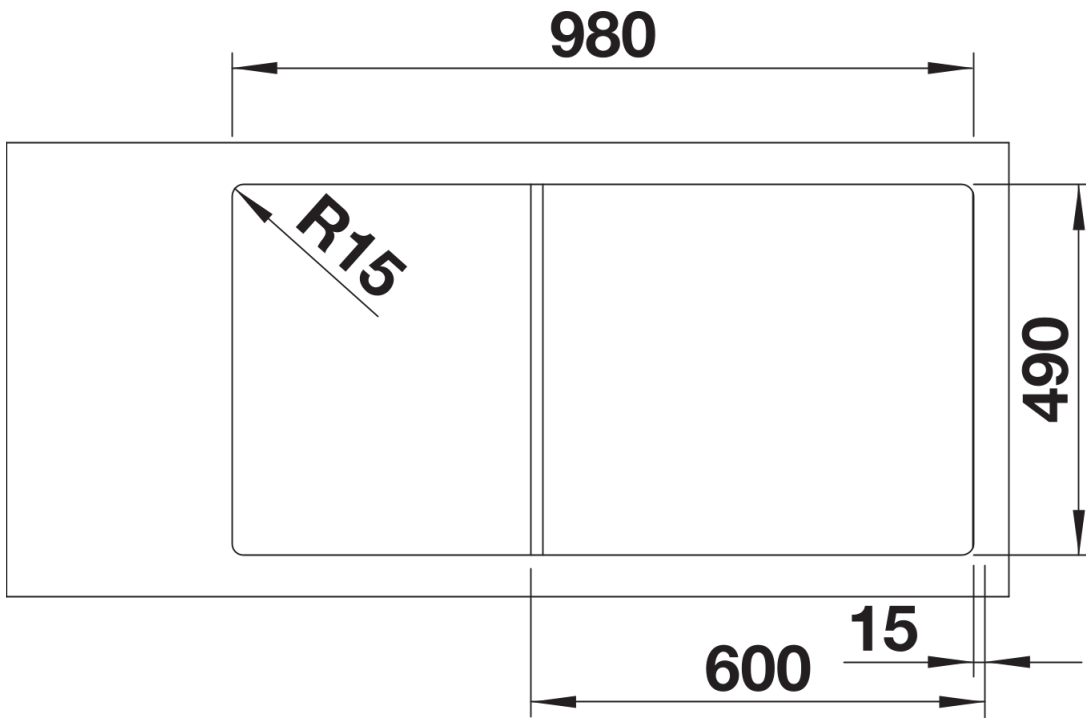

Product information sheet AXIA III 6 S

Item no. 525848

Benefits

- Flowing ergonomic work space along a single axis thanks to arrangement of bowls and multifunctional accessories
- Design that is notable for clear lines and the ultra-narrow, flat rim
- Tight radii for maximum utilisation of the surface and volume
- Movable glass cutting board for working directly into cooking dishes
- Multifunctional colander can also be freely positioned in the main bowl for easy food preparation
- High-quality features with the covered C-overflow and integrated InFino basket strainer
- Available in left or right handed versions

Colours

SILGRANIT black

Available colours:

rock grey
alumetallic
anthracite
white
jasmine
pearl grey
coffee
tartufo
black

Cut-out

Front view

Side view