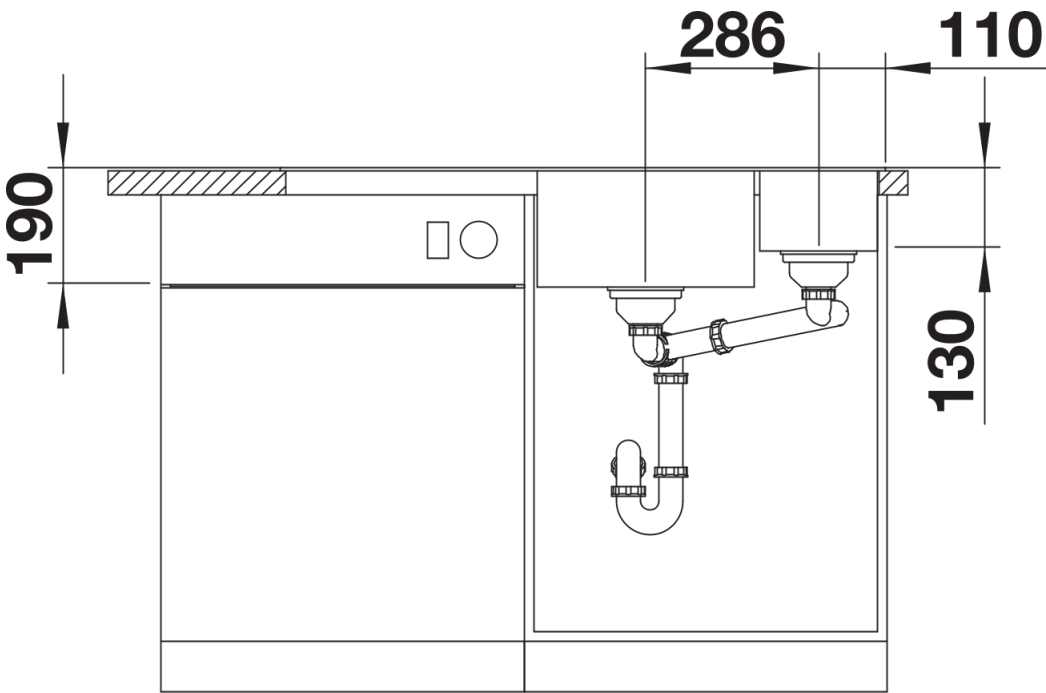

Colours

SILGRANIT black

Available colours:

rock grey
alumetallic
anthracite
white
jasmine
pearl grey
coffee
tartufo
black

Cut-out

Front view

Side view