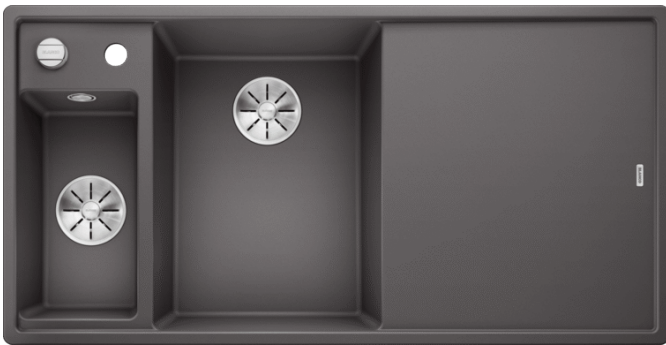

### Benefits

---

- Flowing ergonomic work space along a single axis thanks to arrangement of bowls and multifunctional accessories
- Design that is notable for clear lines and the ultra-narrow, flat rim
- Tight radii for maximum utilisation of the surface and volume
- Movable glass cutting board for working directly into cooking dishes
- Multifunctional colander can also be freely positioned in the main bowl for easy food preparation
- High-quality features with the covered C-overflow and integrated InFino basket strainer
- Available in left or right handed versions

### Colours

---

SILGRANIT rock grey

#### Available colours:

rock grey  
alumetallic  
anthracite  
white  
jasmine  
pearl grey  
coffee  
tartufo  
black