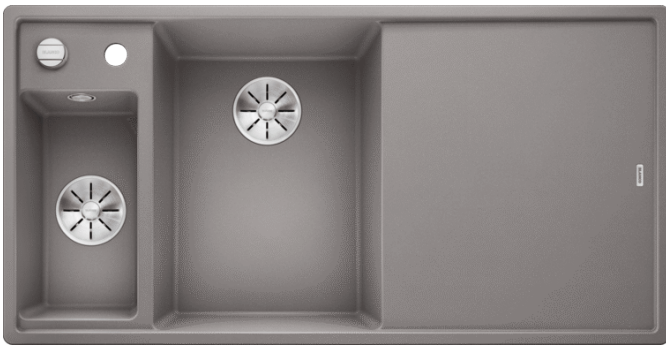

SILGRANIT alumetallic

Available colours:

rock grey
alumetallic
anthracite
white
jasmine
pearl grey
coffee
tartufo
black