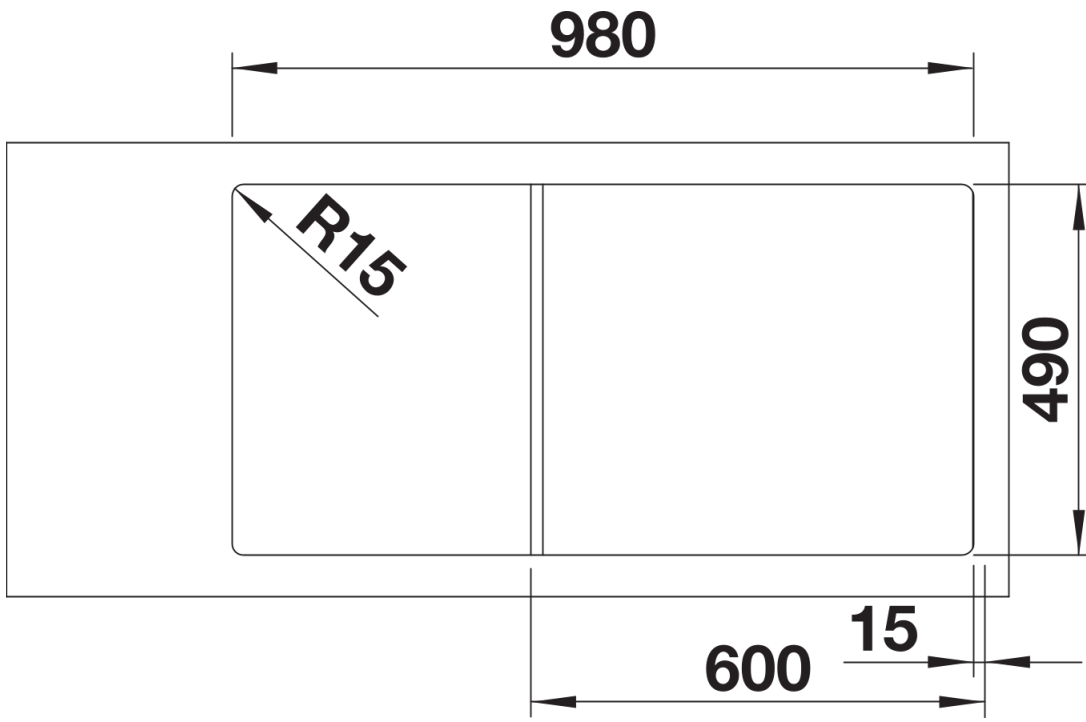

## Planning information

---

- Cut out: 980 x 490 x R15<strong></strong>Bowl depths: 190/130mm<strong></strong>Please specify hand of bowl

## Details

---

Top view

Cut-out

Front view

Side view