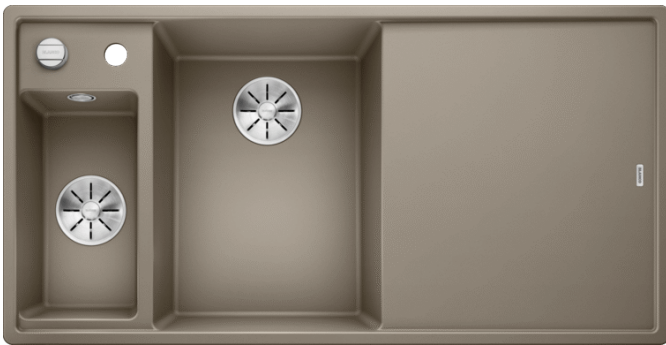

## Product information sheet AXIA III 6 S

Item no. 524660

### Benefits

---

- Flowing ergonomic work space along a single axis thanks to arrangement of bowls and multifunctional accessories
- Design that is notable for clear lines and the ultra-narrow, flat rim
- Tight radii for maximum utilisation of the surface and volume
- Movable glass cutting board for working directly into cooking dishes
- Multifunctional colander can also be freely positioned in the main bowl for easy food preparation
- High-quality features with the covered C-overflow and integrated InFino basket strainer
- Available in left or right handed versions

### Colours

---

SILGRANIT tartufo

Available colours:

- rock grey
- alumetallic
- anthracite
- white
- jasmine
- pearl grey
- coffee
- tartufo
- black

## Planning information

---

- Cut out: 980 x 490 x R15<strong></strong>Bowl depths: 190/130mm<strong></strong>Please specify hand of bowl