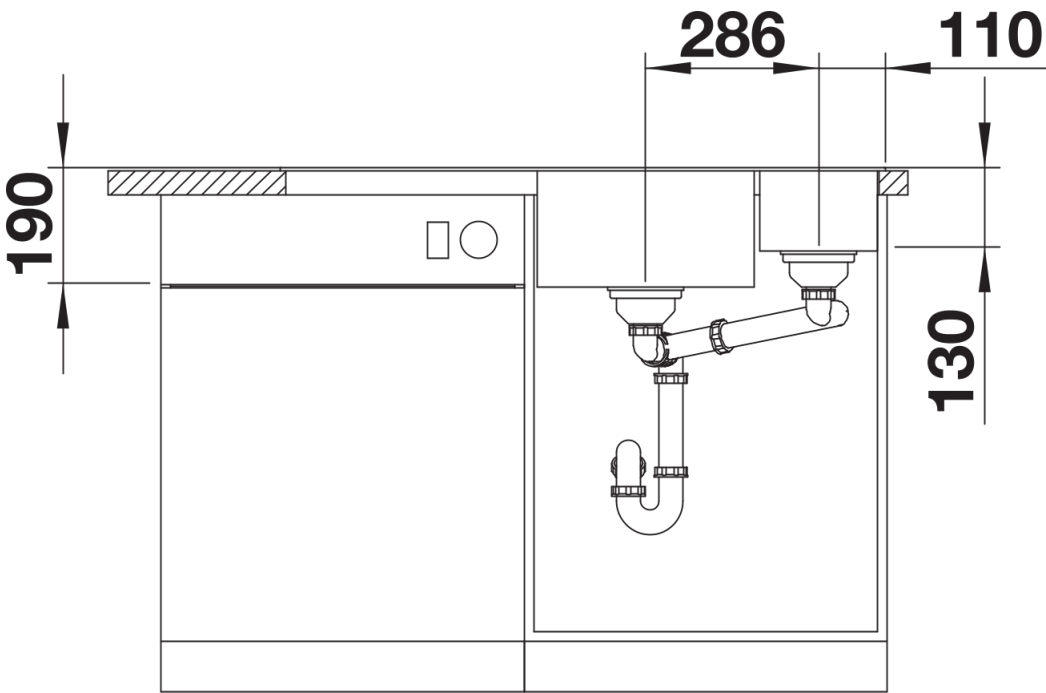

Colours

SILGRANIT coffee

Available colours:

- rock grey
- alumetallic
- anthracite
- white
- jasmine
- pearl grey
- coffee
- tartufo
- black

Planning information

- Cut out: 980 x 490 x R15Bowl depths: 190/130mmPlease specify hand of bowl

Scope of supply

- glass cutting board
- multifunctional stainless steel colander
- waste kit with space-saving pipe
- 2 x 3 ½" InFino basket strainer with remote control for the main bowl

Details

Top view

Cut-out

Front view

Side view