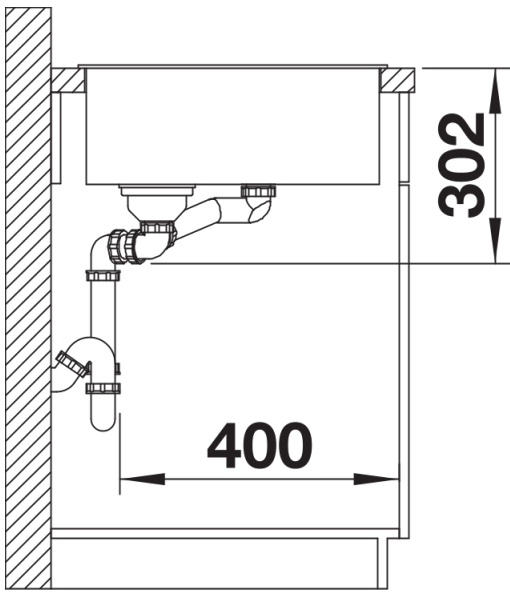

Colours

SILGRANIT coffee

Available colours:

- rock grey
- alumetallic
- anthracite
- white
- jasmine
- pearl grey
- coffee
- tartufo
- black

Planning information

- Cut out: 980 x 490 x R15Bowl depths: 190/130mmPlease specify hand of bowl

Scope of supply

- glass cutting board
- multifunctional stainless steel colander
- waste kit with space-saving pipe
- 2 x 3 ½" InFino basket strainer with remote control for the main bowl

Details

Top view

Cut-out

Front view

Side view