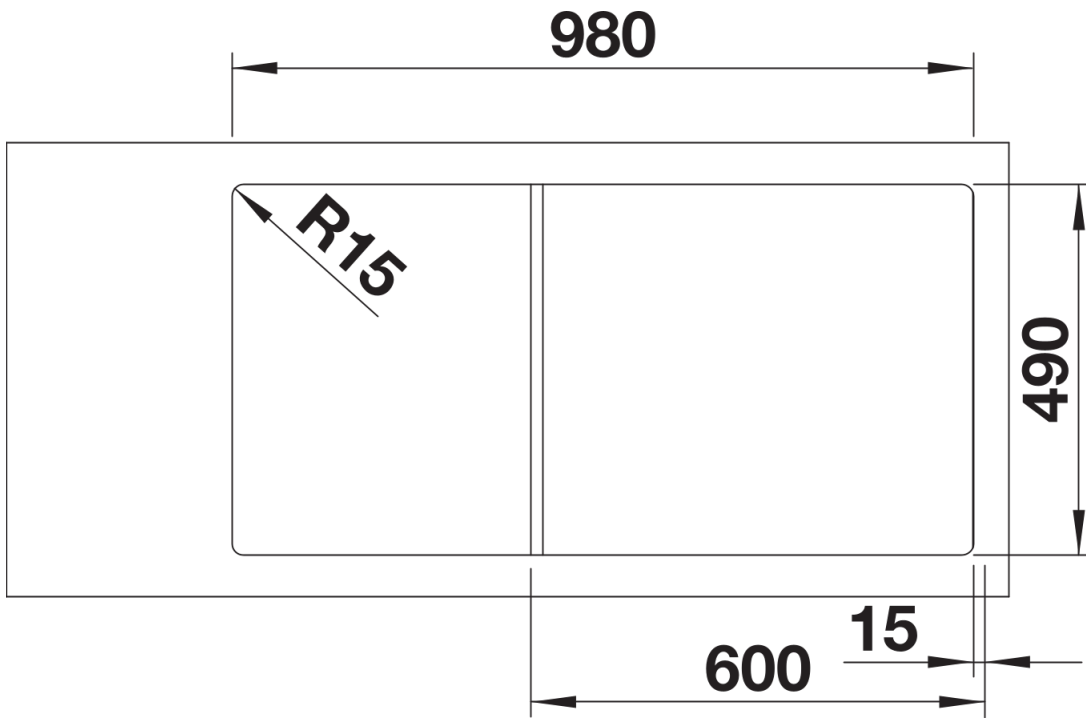

Colours

SILGRANIT coffee

Available colours:

- rock grey
- alumetallic
- anthracite
- white
- jasmine
- pearl grey
- coffee
- tartufo
- black

Planning information

- Cut out: 980 x 490 x R15Bowl depths: 190/130mmPlease specify hand of bowl

Cut-out

Front view

Side view