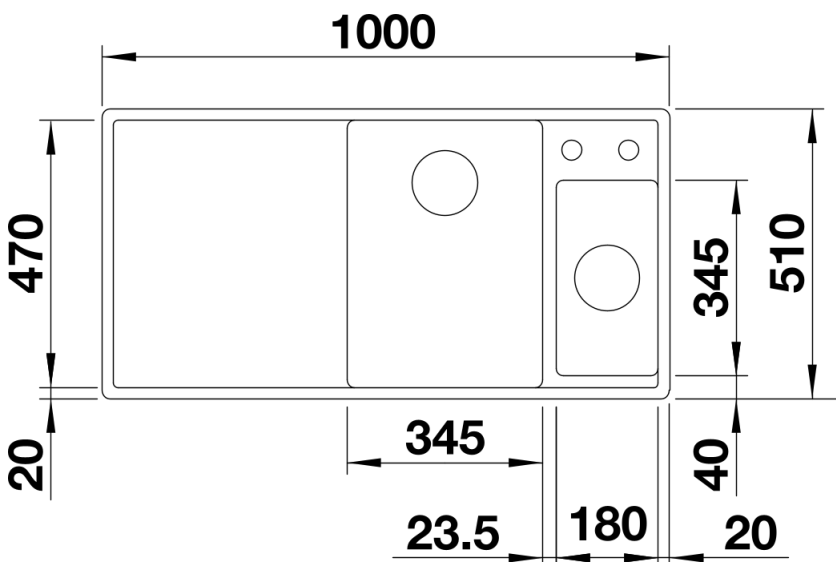

Planning information

- Cut out: 980 x 490 x R15Bowl depths: 190/130mmPlease specify hand of bowl

Scope of supply

- glass cutting board
- multifunctional stainless steel colander
- waste kit with space-saving pipe
- 2 x 3 ½" InFino basket strainer with remote control for the main bowl

Details

Top view