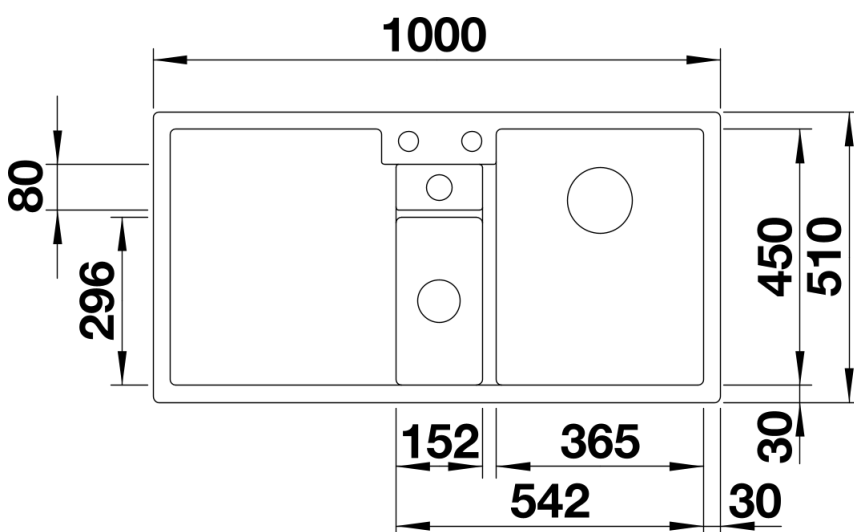

Colours

SILGRANIT rock grey

Available colours:

- white
- jasmine
- tartufo
- anthracite
- rock grey
- coffee
- alumetallic
- pearl grey
- black

Planning information

- Cut out size: 984 x 494 x R15
Right hand bowl only

Scope of supply

- Plastic sorting basket with lid in anthracite colour
- Waste fitting with space-saving pipe
- 3 ½" InFino basket strainer for both bowls
- pop-up waste for main bowl and 1 ½" non close strainer for additional drain point

Details

Top view

Cut-out

Front view

Side view