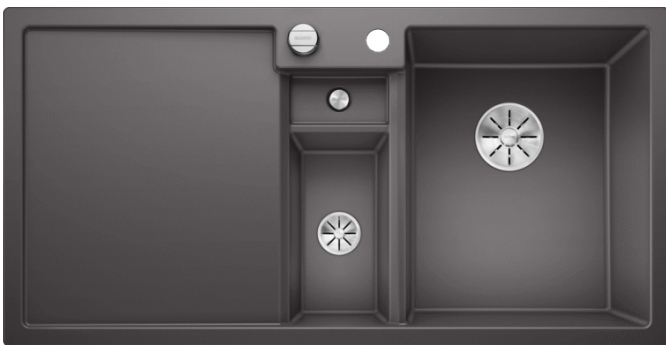

Product information sheet COLLECTIS 6 S

Item no. 523345

Benefits

- Innovative concept for organisation when preparing food
- Generous functional sink with a central sorting bowl
- Integrated sorting compartment for collecting cuttings, ideal for combining with BLANCO SELECT II waste systems
- Modern design with clear lines and an elegant edge
- Additional practical outflow
- Optional accessory: solid maple chopping board for working directly into the sorting basket

Colours

SILGRANIT rock grey

Available colours:

- white
- jasmine
- tartufo
- anthracite
- rock grey
- coffee
- alumetallic
- pearl grey
- black

Planning information

- Cut out size: 984 x 494 x R15
Right hand bowl only

Scope of supply

- Plastic sorting basket with lid in anthracite colour
- Waste fitting with space-saving pipe
- 3 ½" InFino basket strainer for both bowls
- pop-up waste for main bowl and 1 ½" non close strainer for additional drain point

Details

Top view

Cut-out

Front view

Side view