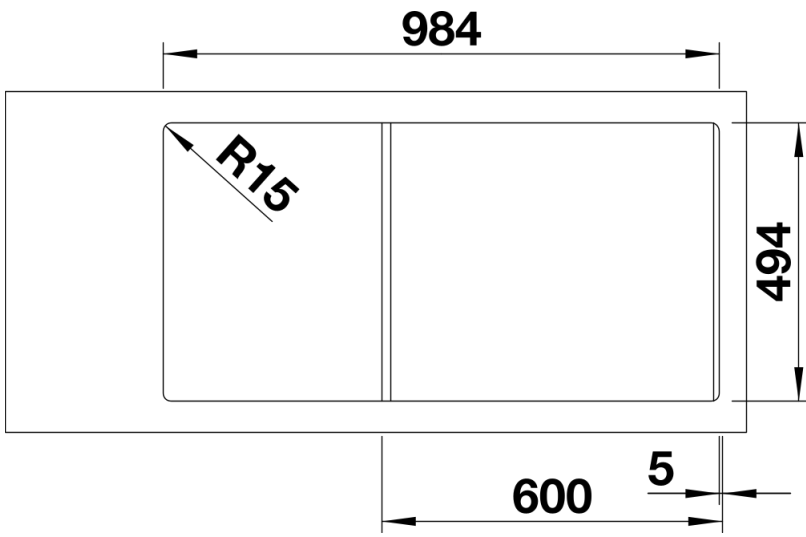

Colours

SILGRANIT rock grey

Available colours:

- white
- jasmine
- tartufo
- anthracite
- rock grey
- coffee
- alumetallic
- pearl grey
- black

Planning information

- Cut out size: 984 x 494 x R15
Right hand bowl only

Scope of supply

- Plastic sorting basket with lid in anthracite colour
- Waste fitting with space-saving pipe
- 3 ½" InFino basket strainer for both bowls
- pop-up waste for main bowl and 1 ½" non close strainer for additional drain point

Details

Top view

Cut-out

Front view

Side view