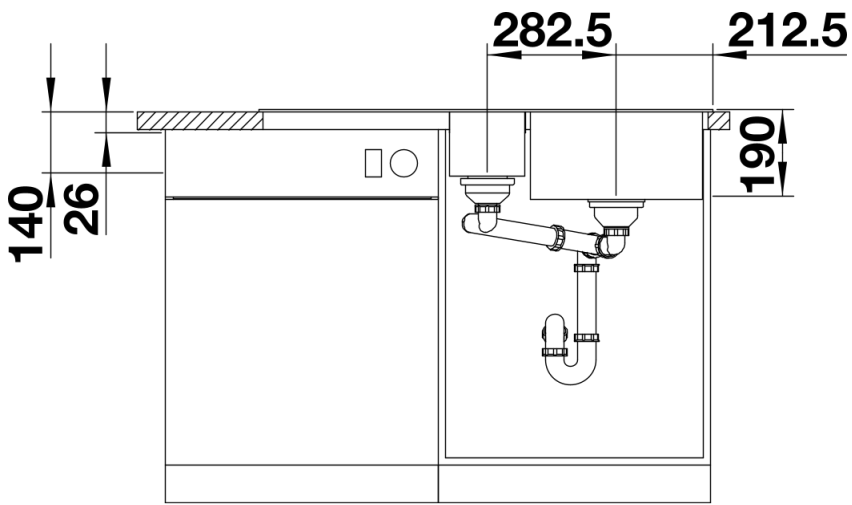

Colours

SILGRANIT rock grey

Available colours:

- white
- jasmine
- tartufo
- anthracite
- rock grey
- coffee
- alumetallic
- pearl grey
- black

Planning information

- Cut out size: 984 x 494 x R15
Right hand bowl only

Scope of supply

- Plastic sorting basket with lid in anthracite colour
- Waste fitting with space-saving pipe
- 3 ½" InFino basket strainer for both bowls
- pop-up waste for main bowl and 1 ½" non close strainer for additional drain point

Details

Top view

Cut-out

Front view

Side view