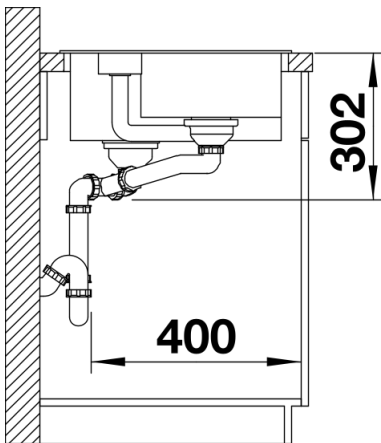

Colours

SILGRANIT rock grey

Available colours:

- white
- jasmine
- tartufo
- anthracite
- rock grey
- coffee
- alumetallic
- pearl grey
- black

Planning information

- Cut out size: 984 x 494 x R15
Right hand bowl only

Scope of supply

- Plastic sorting basket with lid in anthracite colour
- Waste fitting with space-saving pipe
- 3 ½" InFino basket strainer for both bowls
- pop-up waste for main bowl and 1 ½" non close strainer for additional drain point

Details

Top view

Cut-out

Front view

Side view