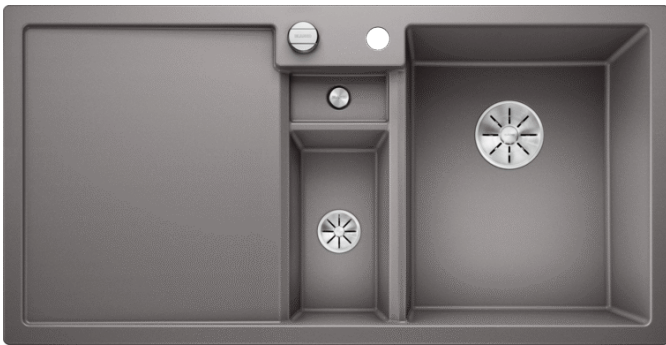

SILGRANIT alumetallic

Available colours:

- white
- jasmine
- tartufo
- anthracite
- rock grey
- coffee
- alumetallic
- pearl grey
- black