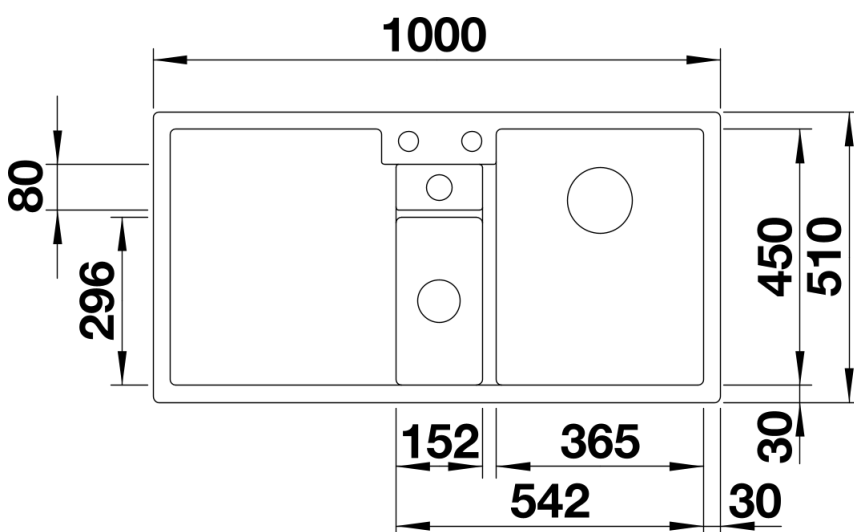

## Planning information

---

- Cut out size: 984 x 494 x R15  
Right hand bowl only

## Scope of supply

---

- Plastic sorting basket with lid in anthracite colour
- Waste fitting with space-saving pipe
- 3 ½" InFino basket strainer for both bowls
- pop-up waste for main bowl and 1 ½" non close strainer for additional drain point

## Details

---

Top view

Cut-out

Front view

Side view