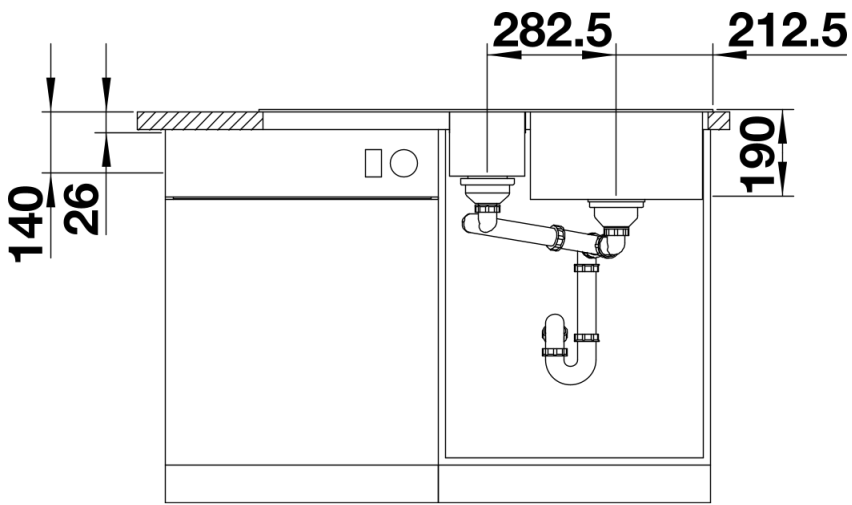

Colours

SILGRANIT black

Available colours:

- white
- jasmine
- tartufo
- anthracite
- rock grey
- coffee
- alumetallic
- pearl grey
- black

Planning information

- Cut out size: 984 x 494 x R15
Right hand bowl only

Scope of supply

- Plastic sorting basket with lid in anthracite colour
- Waste fitting with space-saving pipe
- 3 ½" InFino basket strainer for both bowls
- pop-up waste for main bowl and 1 ½" non close strainer for additional drain point

Details

Top view

Cut-out

Front view

Side view