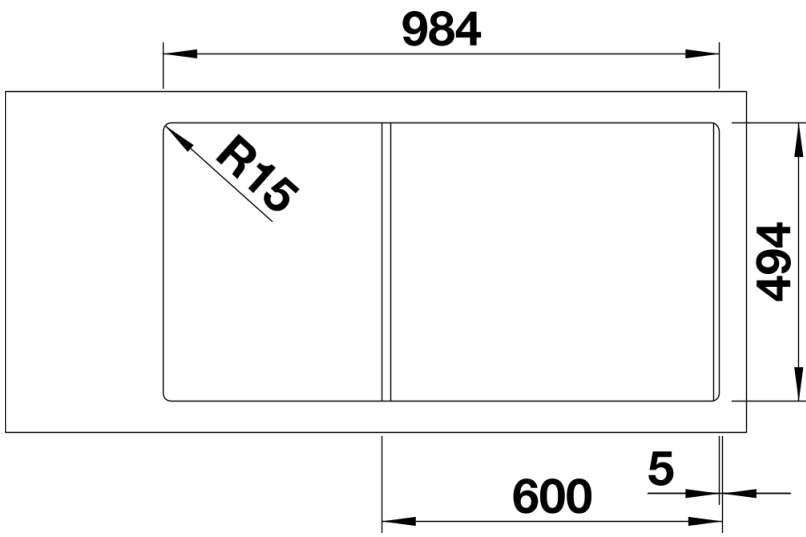

Colours

SILGRANIT black

Available colours:

- white
- jasmine
- tartufo
- anthracite
- rock grey
- coffee
- alumetallic
- pearl grey
- black

Planning information

- Cut out size: 984 x 494 x R15
Right hand bowl only

Scope of supply

- Plastic sorting basket with lid in anthracite colour
- Waste fitting with space-saving pipe
- 3 ½" InFino basket strainer for both bowls
- pop-up waste for main bowl and 1 ½" non close strainer for additional drain point

Details

Top view

Cut-out

Front view

Side view