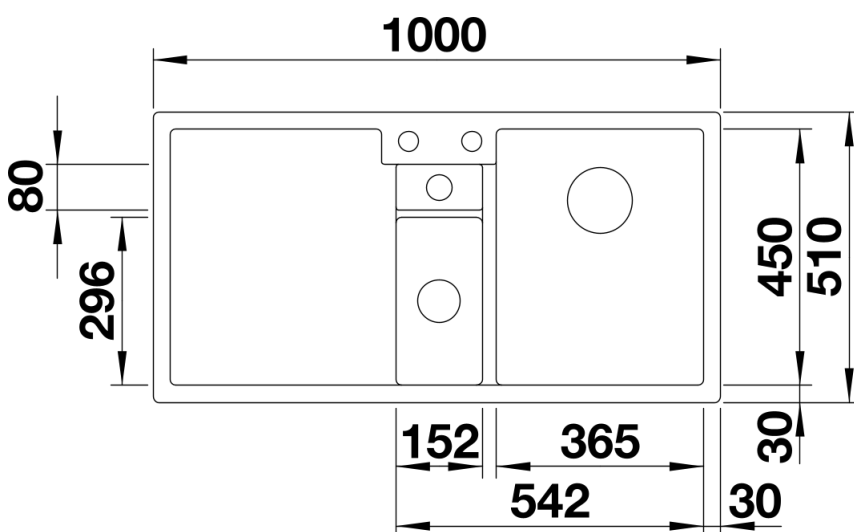

Colours

SILGRANIT black

Available colours:

- white
- jasmine
- tartufo
- anthracite
- rock grey
- coffee
- alumetallic
- pearl grey
- black

Planning information

- Cut out size: 984 x 494 x R15
Right hand bowl only

Scope of supply

- Plastic sorting basket with lid in anthracite colour
- Waste fitting with space-saving pipe
- 3 ½" InFino basket strainer for both bowls
- pop-up waste for main bowl and 1 ½" non close strainer for additional drain point

Details

Top view

Cut-out

Front view

Side view