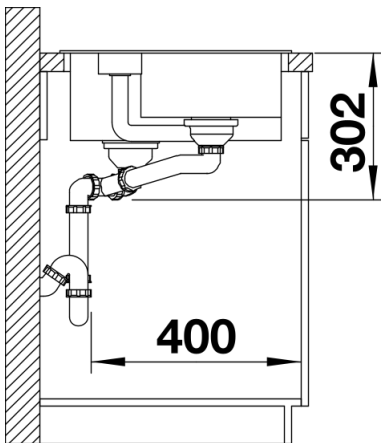

Colours

SILGRANIT black

Available colours:

- white
- jasmine
- tartufo
- anthracite
- rock grey
- coffee
- alumetallic
- pearl grey
- black

Planning information

- Cut out size: 984 x 494 x R15
Right hand bowl only

Scope of supply

- Plastic sorting basket with lid in anthracite colour
- Waste fitting with space-saving pipe
- 3 ½" InFino basket strainer for both bowls
- pop-up waste for main bowl and 1 ½" non close strainer for additional drain point

Details

Top view

Cut-out

Front view

Side view