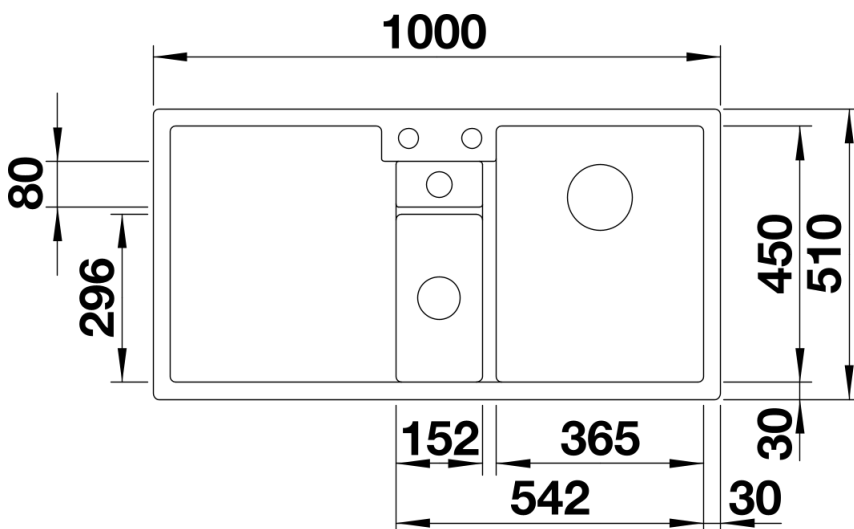

## Planning information

---

- Cut out size: 984 x 494 x R15  
Right hand bowl only

## Scope of supply

---

- Plastic sorting basket with lid in anthracite colour
- Waste fitting with space-saving pipe
- 3 ½" InFino basket strainer for both bowls
- pop-up waste for main bowl and 1 ½" non close strainer for additional drain point

## Details

---

Top view

Cut-out

Front view

Side view