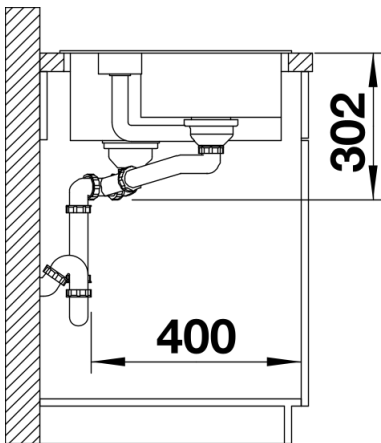

## Planning information

---

- Cut out size: 984 x 494 x R15  
Right hand bowl only

## Scope of supply

---

- Plastic sorting basket with lid in anthracite colour
- Waste fitting with space-saving pipe
- 3 ½" InFino basket strainer for both bowls
- pop-up waste for main bowl and 1 ½" non close strainer for additional drain point

## Details

---

Top view

Cut-out

Front view

Side view