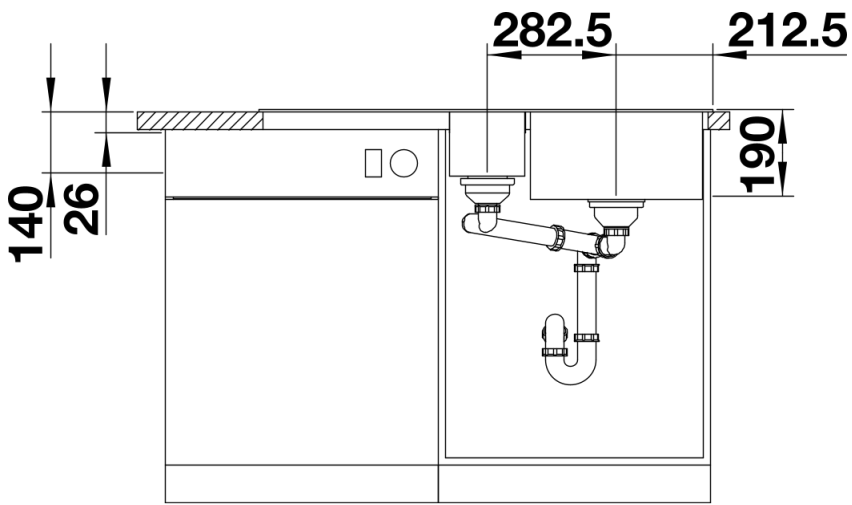

## Planning information

---

- Cut out size: 984 x 494 x R15  
Right hand bowl only

## Scope of supply

---

- Plastic sorting basket with lid in anthracite colour
- Waste fitting with space-saving pipe
- 3 ½" InFino basket strainer for both bowls
- pop-up waste for main bowl and 1 ½" non close strainer for additional drain point

## Details

---

Top view

Cut-out

Front view

Side view