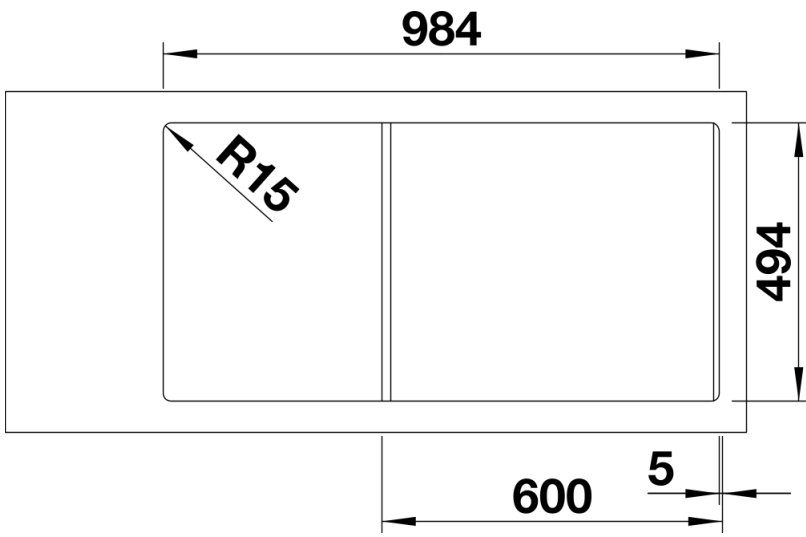

## Planning information

---

- Cut out size: 984 x 494 x R15  
Right hand bowl only

## Scope of supply

---

- Plastic sorting basket with lid in anthracite colour
- Waste fitting with space-saving pipe
- 3 ½" InFino basket strainer for both bowls
- pop-up waste for main bowl and 1 ½" non close strainer for additional drain point

## Details

---

Top view

Cut-out

Front view

Side view