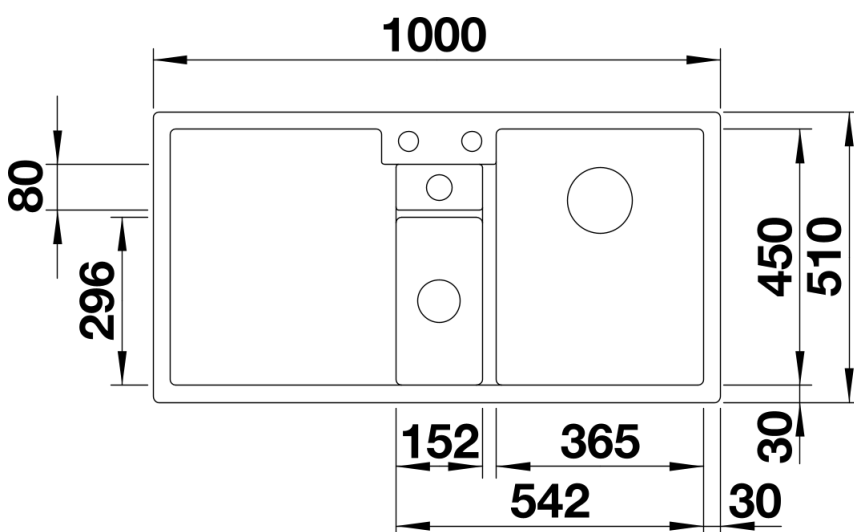

Colours

SILGRANIT jasmine

Available colours:

- white
- jasmine
- tartufo
- anthracite
- rock grey
- coffee
- alumetallic
- pearl grey
- black

Planning information

- Cut out size: 984 x 494 x R15
Right hand bowl only

Scope of supply

- Plastic sorting basket with lid in anthracite colour
- Waste fitting with space-saving pipe
- 3 ½" InFino basket strainer for both bowls
- pop-up waste for main bowl and 1 ½" non close strainer for additional drain point

Details

Top view

Cut-out

Front view

Side view