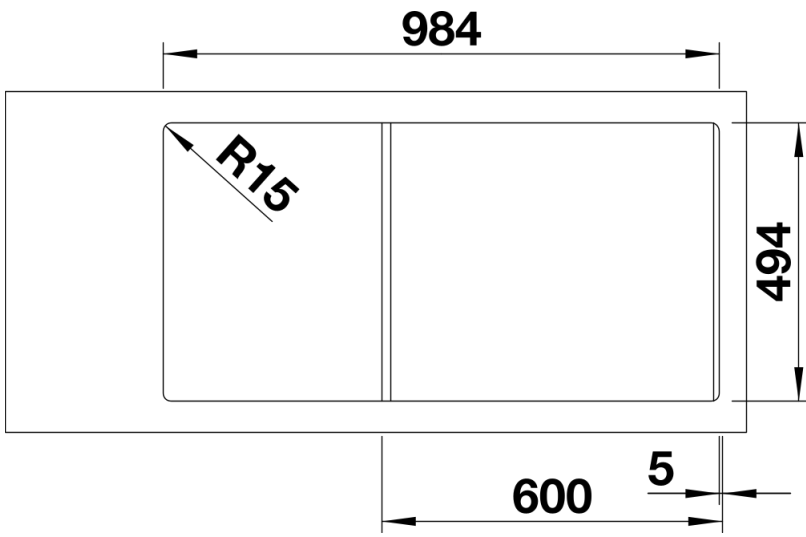

Colours

SILGRANIT jasmine

Available colours:

- white
- jasmine
- tartufo
- anthracite
- rock grey
- coffee
- alumetallic
- pearl grey
- black

Planning information

- Cut out size: 984 x 494 x R15
Right hand bowl only

Scope of supply

- Plastic sorting basket with lid in anthracite colour
- Waste fitting with space-saving pipe
- 3 ½" InFino basket strainer for both bowls
- pop-up waste for main bowl and 1 ½" non close strainer for additional drain point

Details

Top view

Cut-out

Front view

Side view