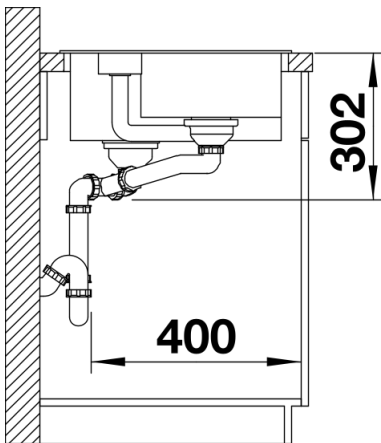

Colours

SILGRANIT jasmine

Available colours:

- white
- jasmine
- tartufo
- anthracite
- rock grey
- coffee
- alumetallic
- pearl grey
- black

Planning information

- Cut out size: 984 x 494 x R15
Right hand bowl only

Scope of supply

- Plastic sorting basket with lid in anthracite colour
- Waste fitting with space-saving pipe
- 3 ½" InFino basket strainer for both bowls
- pop-up waste for main bowl and 1 ½" non close strainer for additional drain point

Details

Top view

Cut-out

Front view

Side view