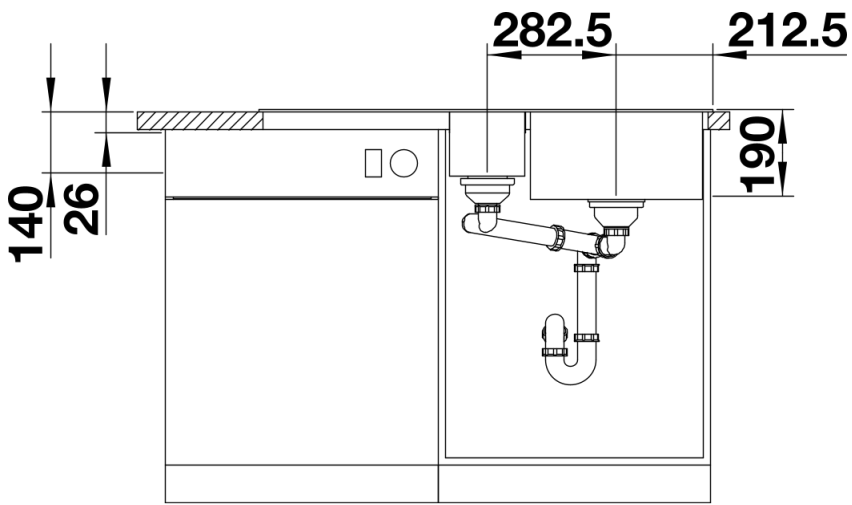

Colours

SILGRANIT jasmine

Available colours:

- white
- jasmine
- tartufo
- anthracite
- rock grey
- coffee
- alumetallic
- pearl grey
- black

Planning information

- Cut out size: 984 x 494 x R15
Right hand bowl only

Scope of supply

- Plastic sorting basket with lid in anthracite colour
- Waste fitting with space-saving pipe
- 3 ½" InFino basket strainer for both bowls
- pop-up waste for main bowl and 1 ½" non close strainer for additional drain point

Details

Top view

Cut-out

Front view

Side view