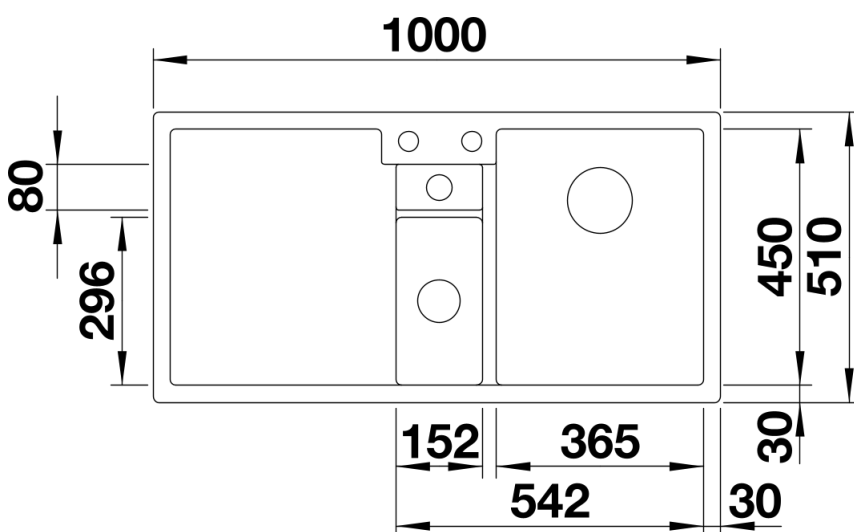

Colours

SILGRANIT tartufo

Available colours:

- white
- jasmine
- tartufo
- anthracite
- rock grey
- coffee
- alumetallic
- pearl grey
- black

Planning information

- Cut out size: 984 x 494 x R15
Right hand bowl only

Scope of supply

- Plastic sorting basket with lid in anthracite colour
- Waste fitting with space-saving pipe
- 3 ½" InFino basket strainer for both bowls
- pop-up waste for main bowl and 1 ½" non close strainer for additional drain point

Details

Top view

Cut-out

Front view

Side view