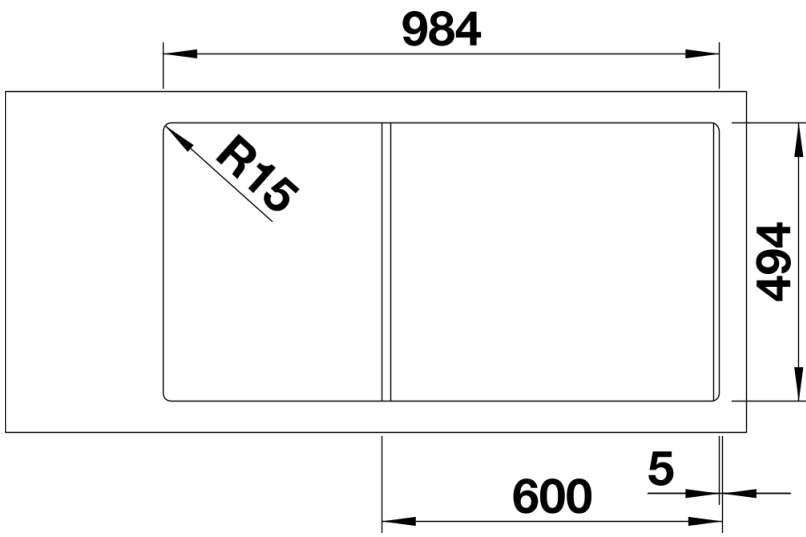

Colours

SILGRANIT tartufo

Available colours:

- white
- jasmine
- tartufo
- anthracite
- rock grey
- coffee
- alumetallic
- pearl grey
- black

Planning information

- Cut out size: 984 x 494 x R15
Right hand bowl only

Scope of supply

- Plastic sorting basket with lid in anthracite colour
- Waste fitting with space-saving pipe
- 3 ½" InFino basket strainer for both bowls
- pop-up waste for main bowl and 1 ½" non close strainer for additional drain point

Details

Top view

Cut-out

Front view

Side view