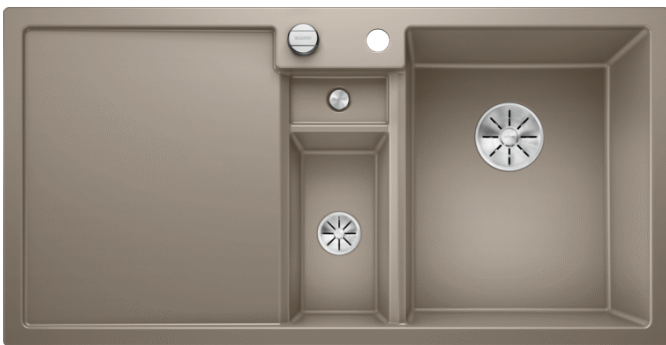

Product information sheet COLLECTIS 6 S

Item no. 523351

Benefits

- Innovative concept for organisation when preparing food
- Generous functional sink with a central sorting bowl
- Integrated sorting compartment for collecting cuttings, ideal for combining with BLANCO SELECT II waste systems
- Modern design with clear lines and an elegant edge
- Additional practical outflow
- Optional accessory: solid maple chopping board for working directly into the sorting basket

Colours

SILGRANIT tartufo

Available colours:

- white
- jasmine
- tartufo
- anthracite
- rock grey
- coffee
- alumetallic
- pearl grey
- black

Planning information

- Cut out size: 984 x 494 x R15
Right hand bowl only

Scope of supply

- Plastic sorting basket with lid in anthracite colour
- Waste fitting with space-saving pipe
- 3 ½" InFino basket strainer for both bowls
- pop-up waste for main bowl and 1 ½" non close strainer for additional drain point

Details

Top view

Cut-out

Front view

Side view