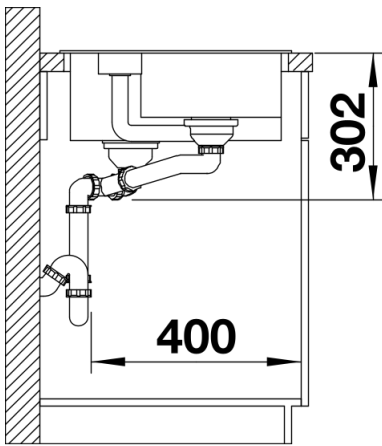

Colours

SILGRANIT tartufo

Available colours:

- white
- jasmine
- tartufo
- anthracite
- rock grey
- coffee
- alumetallic
- pearl grey
- black

Planning information

- Cut out size: 984 x 494 x R15
Right hand bowl only

Scope of supply

- Plastic sorting basket with lid in anthracite colour
- Waste fitting with space-saving pipe
- 3 ½" InFino basket strainer for both bowls
- pop-up waste for main bowl and 1 ½" non close strainer for additional drain point

Details

Top view

Cut-out

Front view

Side view