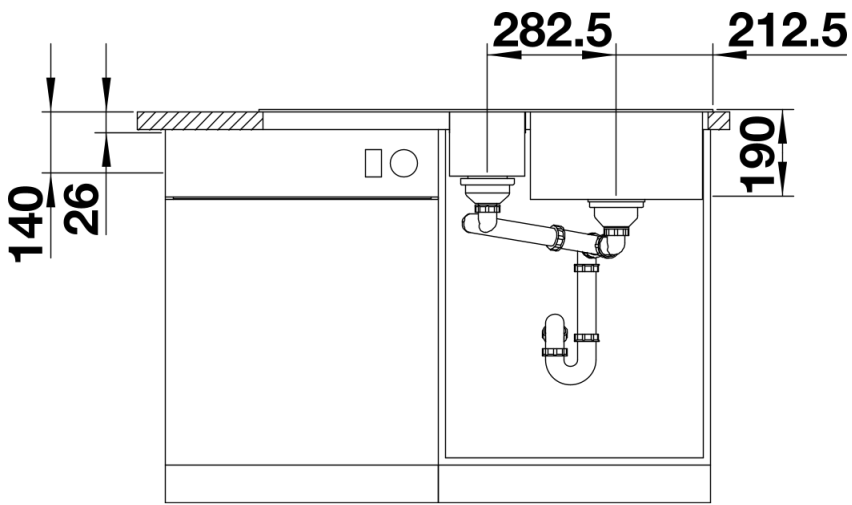

Colours

SILGRANIT tartufo

Available colours:

- white
- jasmine
- tartufo
- anthracite
- rock grey
- coffee
- alumetallic
- pearl grey
- black

Planning information

- Cut out size: 984 x 494 x R15
Right hand bowl only

Scope of supply

- Plastic sorting basket with lid in anthracite colour
- Waste fitting with space-saving pipe
- 3 ½" InFino basket strainer for both bowls
- pop-up waste for main bowl and 1 ½" non close strainer for additional drain point

Details

Top view

Cut-out

Front view

Side view