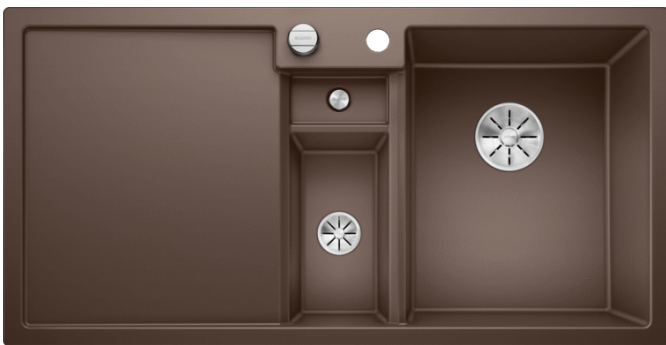

Product information sheet COLLECTIS 6 S

Item no. 523353

Benefits

- Innovative concept for organisation when preparing food
- Generous functional sink with a central sorting bowl
- Integrated sorting compartment for collecting cuttings, ideal for combining with BLANCO SELECT II waste systems
- Modern design with clear lines and an elegant edge
- Additional practical outflow
- Optional accessory: solid maple chopping board for working directly into the sorting basket

Colours

SILGRANIT coffee

Available colours:

- white
- jasmine
- tartufo
- anthracite
- rock grey
- coffee
- alumetallic
- pearl grey
- black

Planning information

- Cut out size: 984 x 494 x R15
Right hand bowl only

Scope of supply

- Plastic sorting basket with lid in anthracite colour
- Waste fitting with space-saving pipe
- 3 ½" InFino basket strainer for both bowls
- pop-up waste for main bowl and 1 ½" non close strainer for additional drain point

Details

Top view

Cut-out

Front view

Side view