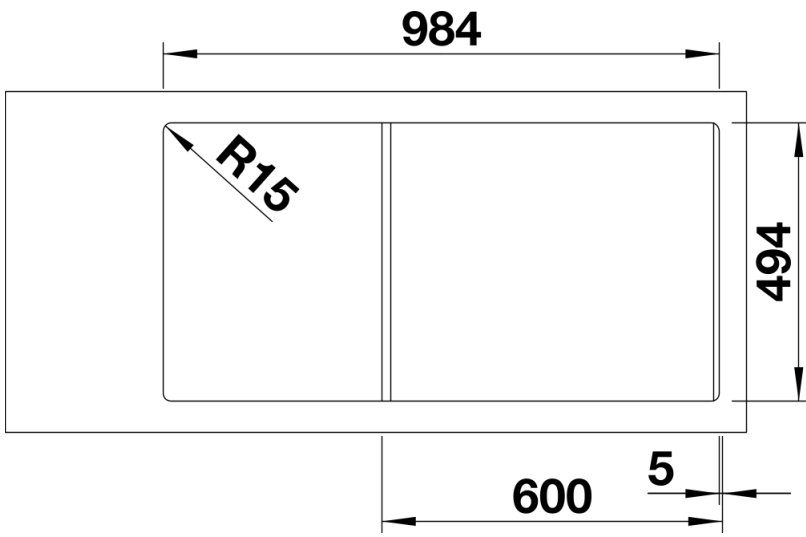

Colours

SILGRANIT coffee

Available colours:

- white
- jasmine
- tartufo
- anthracite
- rock grey
- coffee
- alumetallic
- pearl grey
- black

Planning information

- Cut out size: 984 x 494 x R15
Right hand bowl only

Scope of supply

- Plastic sorting basket with lid in anthracite colour
- Waste fitting with space-saving pipe
- 3 ½" InFino basket strainer for both bowls
- pop-up waste for main bowl and 1 ½" non close strainer for additional drain point

Details

Top view

Cut-out

Front view

Side view