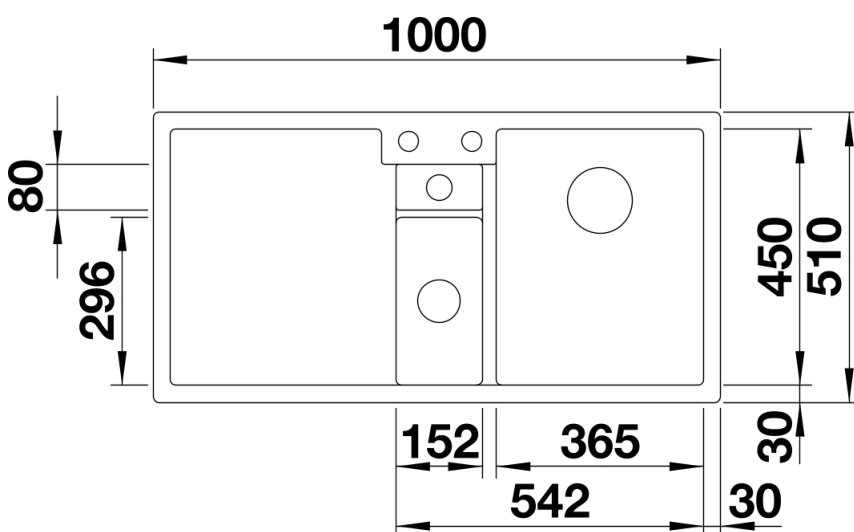

Colours

SILGRANIT coffee

Available colours:

- white
- jasmine
- tartufo
- anthracite
- rock grey
- coffee
- alumetallic
- pearl grey
- black

Planning information

- Cut out size: 984 x 494 x R15
Right hand bowl only

Scope of supply

- Plastic sorting basket with lid in anthracite colour
- Waste fitting with space-saving pipe
- 3 ½" InFino basket strainer for both bowls
- pop-up waste for main bowl and 1 ½" non close strainer for additional drain point

Details

Top view

Cut-out

Front view

Side view