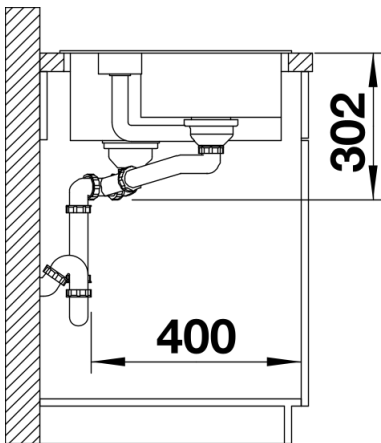

Colours

SILGRANIT coffee

Available colours:

- white
- jasmine
- tartufo
- anthracite
- rock grey
- coffee
- alumetallic
- pearl grey
- black

Planning information

- Cut out size: 984 x 494 x R15
Right hand bowl only

Scope of supply

- Plastic sorting basket with lid in anthracite colour
- Waste fitting with space-saving pipe
- 3 ½" InFino basket strainer for both bowls
- pop-up waste for main bowl and 1 ½" non close strainer for additional drain point

Details

Top view

Cut-out

Front view

Side view