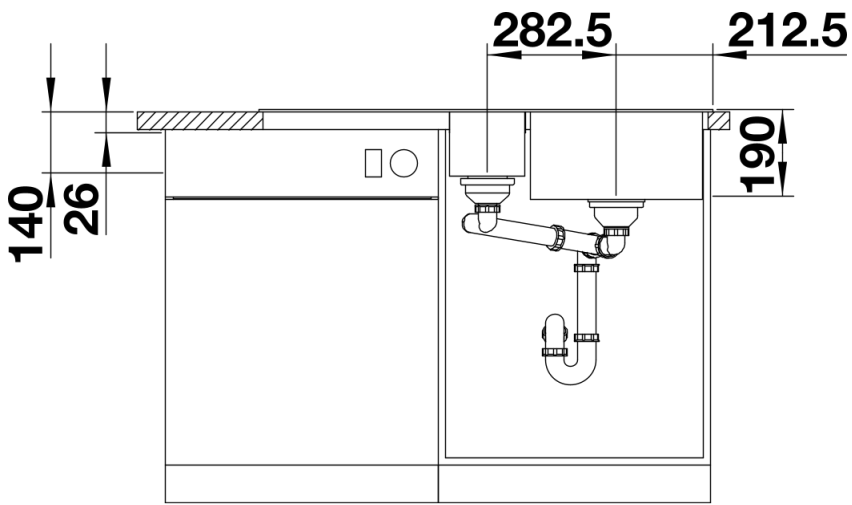

Colours

SILGRANIT coffee

Available colours:

- white
- jasmine
- tartufo
- anthracite
- rock grey
- coffee
- alumetallic
- pearl grey
- black

Planning information

- Cut out size: 984 x 494 x R15
Right hand bowl only

Scope of supply

- Plastic sorting basket with lid in anthracite colour
- Waste fitting with space-saving pipe
- 3 ½" InFino basket strainer for both bowls
- pop-up waste for main bowl and 1 ½" non close strainer for additional drain point

Details

Top view

Cut-out

Front view

Side view