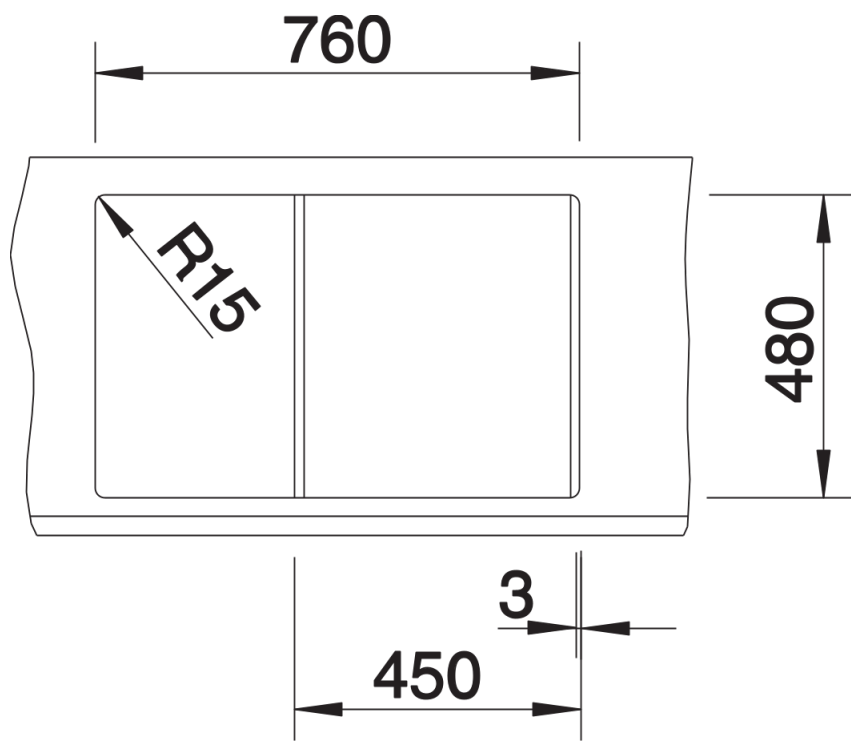

Product information sheet METRA 45 S

Item no. 513027

Benefits

- Modern, simple but striking linea design
- The spacious bowl provides an excellent amount of room
- Separate compact drainer provides a high degree of convenience and a second drain point
- Minimal detailing on drainer design beautifully presents the super-tactile Silgranit and your chosen colour on large flat area
- Ergonomic low-profile rim design
- Can be installed either way round and also as under mount sink

Colours

Available colours:

alumetallic
white
jasmine
anthracite
coffee
tartufo
rock grey
pearl grey
black

SILGRANIT alumetallic

Planning information

- Cut out size: 760 x 480 x R15
- Universal handing
- German warehouse stock, allow 10 working days.

Scope of supply

Waste fitting with space-saving pipe, 3 ½" basket strainer plus remote control and mini drainer/overflow strainer German warehouse stock, allow 10 working days.

Details

Top view

Cut-out

Front view

Side view