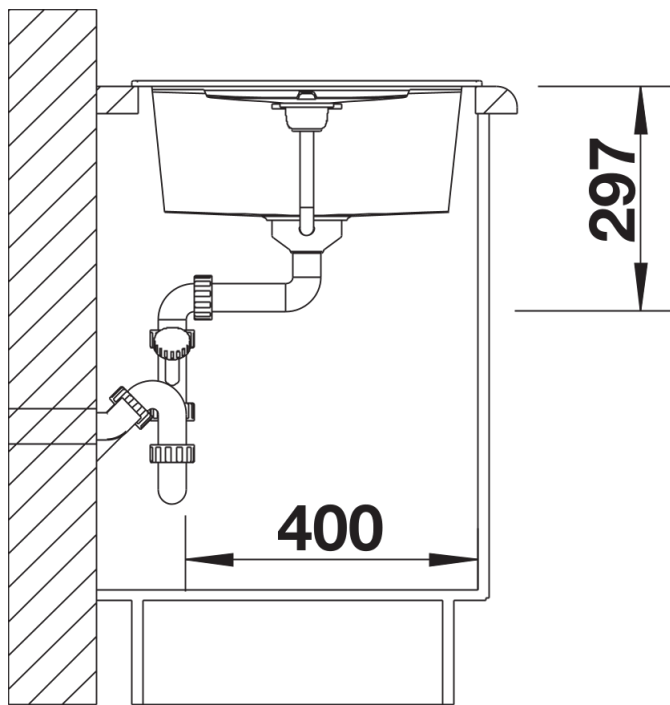

Colours

Available colours:

alumetallic
white
jasmine
anthracite
coffee
tartufo
rock grey
pearl grey
black

SILGRANIT alumetallic

Planning information

- Cut out size: 760 x 480 x R15
- Universal handing
- German warehouse stock, allow 10 working days.

Scope of supply

Waste fitting with space-saving pipe, 3 ½" basket strainer plus remote control and mini drainer/overflow strainer German warehouse stock, allow 10 working days.

Details

Top view

Cut-out

Front view

Side view