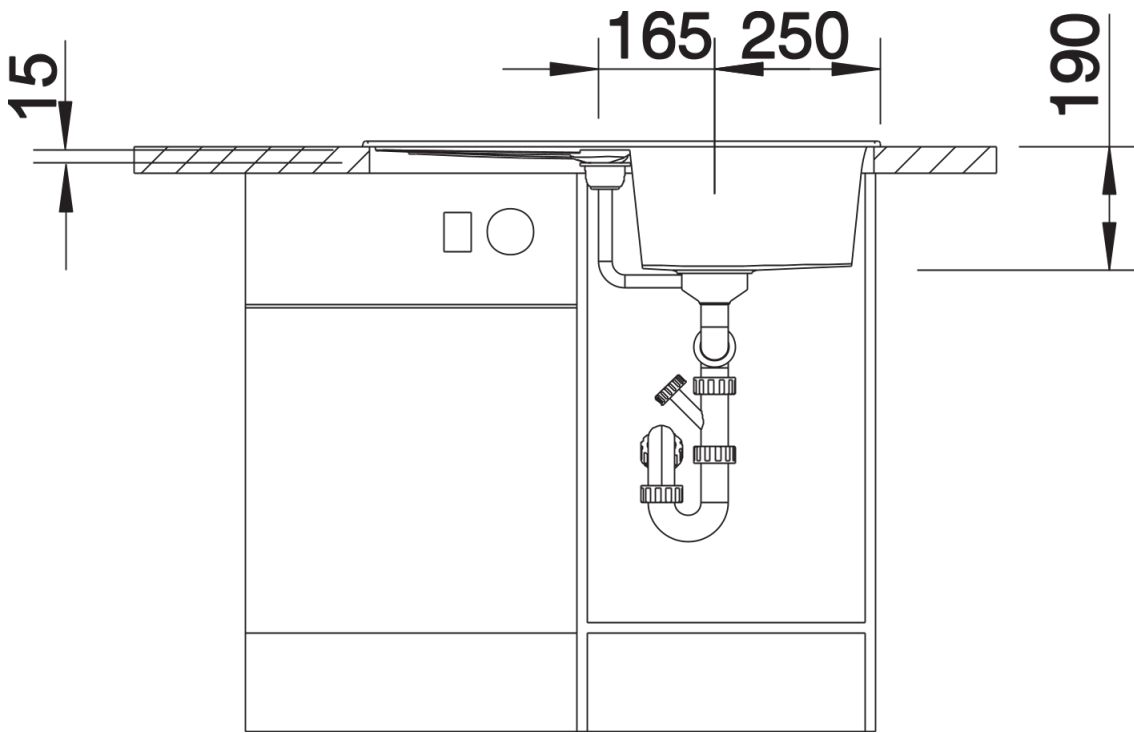

Product information sheet METRA 45 S

Item no. 513027

Benefits

- Modern, simple but striking linea design
- The spacious bowl provides an excellent amount of room
- Separate compact drainer provides a high degree of convenience and a second drain point
- Minimal detailing on drainer design beautifully presents the super-tactile Silgranit and your chosen colour on large flat area
- Ergonomic low-profile rim design
- Can be installed either way round and also as under mount sink

Colours

Available colours:

alumetallic
white
jasmine
anthracite
coffee
tartufo
rock grey
pearl grey
black

SILGRANIT alumetallic

Planning information

- Cut out size: 760 x 480 x R15
- Universal handing
- German warehouse stock, allow 10 working days.

Scope of supply

Waste fitting with space-saving pipe, 3 ½" basket strainer plus remote control and mini drainer/overflow strainer German warehouse stock, allow 10 working days.

Details

Top view

Cut-out

Front view

Side view