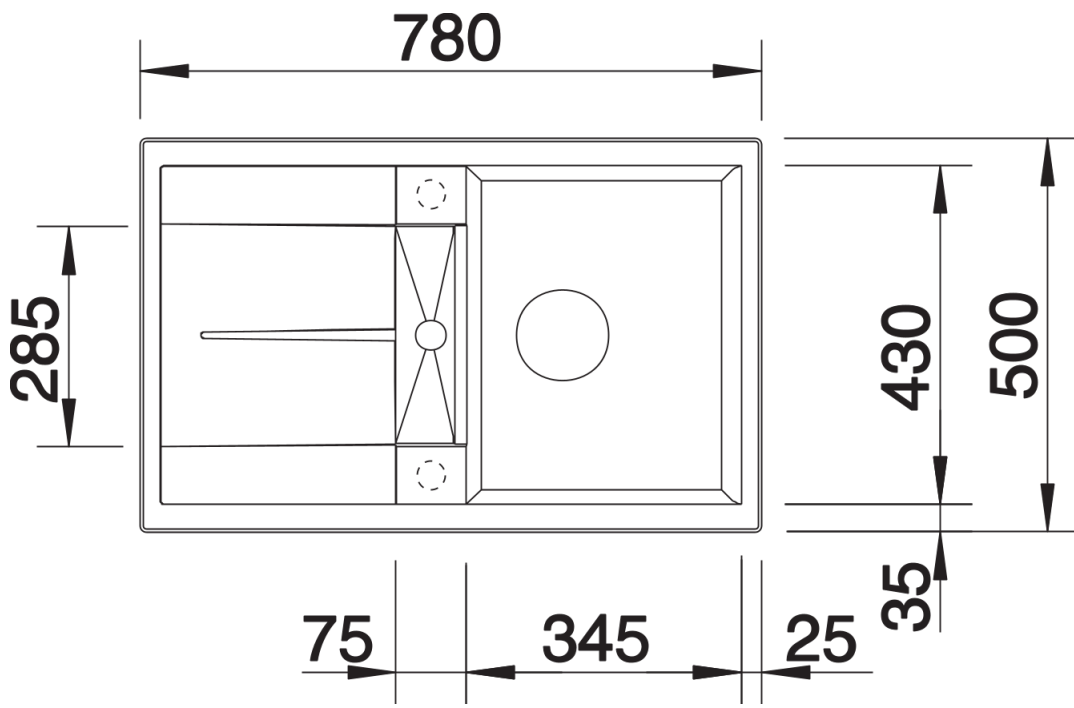

Product information sheet METRA 45 S

Item no. 513027

Benefits

- Modern, simple but striking linea design
- The spacious bowl provides an excellent amount of room
- Separate compact drainer provides a high degree of convenience and a second drain point
- Minimal detailing on drainer design beautifully presents the super-tactile Silgranit and your chosen colour on large flat area
- Ergonomic low-profile rim design
- Can be installed either way round and also as under mount sink

Colours

Available colours:

alumetallic
white
jasmine
anthracite
coffee
tartufo
rock grey
pearl grey
black

SILGRANIT alumetallic

Planning information

- Cut out size: 760 x 480 x R15
- Universal handing
- German warehouse stock, allow 10 working days.

Scope of supply

Waste fitting with space-saving pipe, 3 ½" basket strainer plus remote control and mini drainer/overflow strainer German warehouse stock, allow 10 working days.

Details

Top view

Cut-out

Front view

Side view