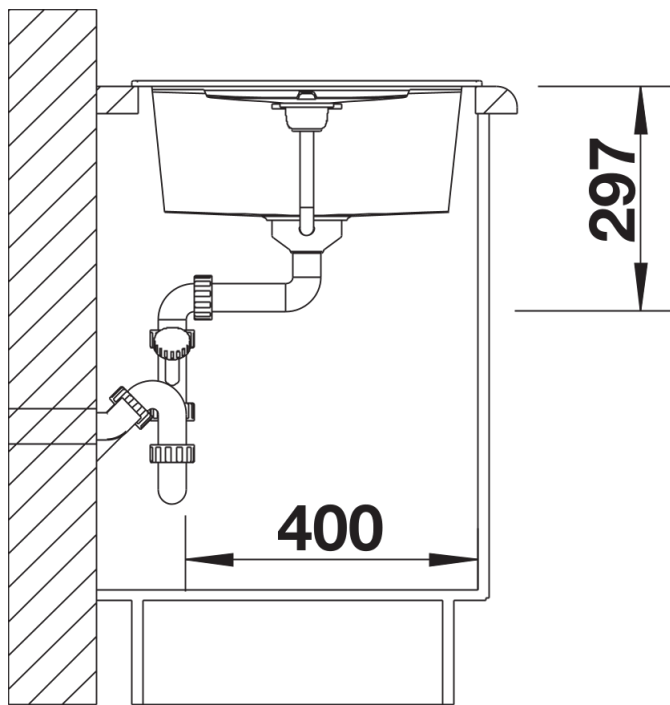

Colours

Available colours:

alumetallic
white
jasmine
anthracite
coffee
tartufo
rock grey
pearl grey
black

SILGRANIT anthracite

Planning information

- Cut out size: 760 x 480 x R15
- Universal handing
- German warehouse stock, allow 10 working days.

Scope of supply

Waste fitting with space-saving pipe, 3 ½" basket strainer plus remote control and mini drainer/overflow strainer German warehouse stock, allow 10 working days.

Details

Top view

Cut-out

Front view

Side view