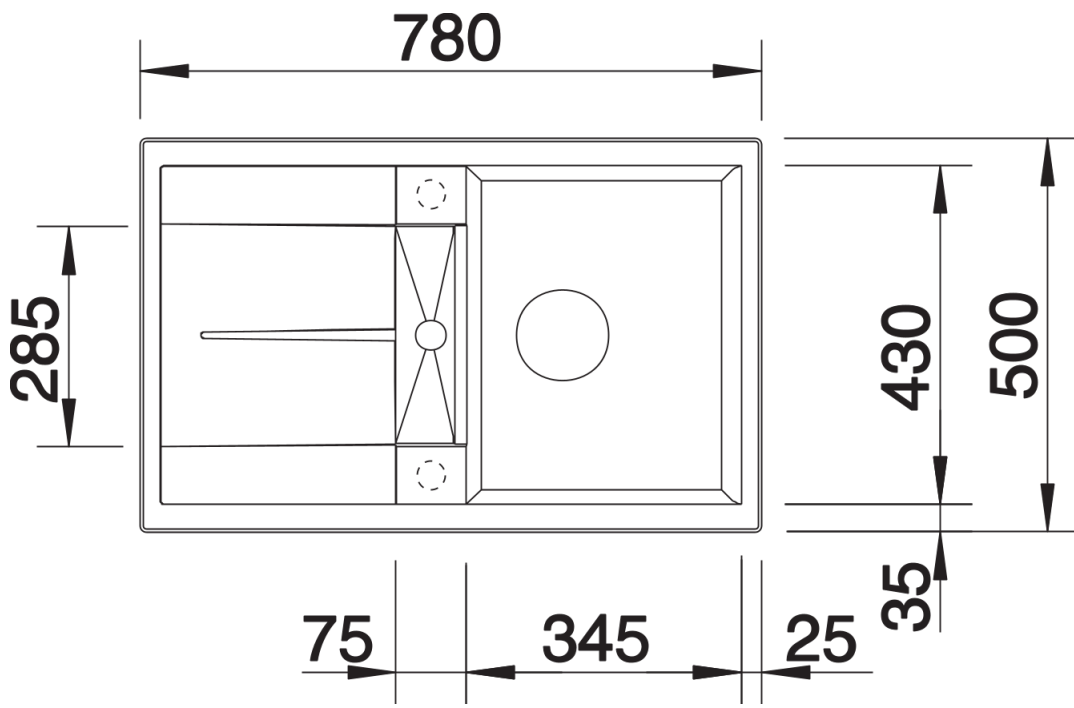

Product information sheet METRA 45 S

Item no. 513035

Benefits

- Modern, simple but striking linea design
- The spacious bowl provides an excellent amount of room
- Separate compact drainer provides a high degree of convenience and a second drain point
- Minimal detailing on drainer design beautifully presents the super-tactile Silgranit and your chosen colour on large flat area
- Ergonomic low-profile rim design
- Can be installed either way round and also as under mount sink

Colours

Available colours:

alumetallic
white
jasmine
anthracite
coffee
tartufo
rock grey
pearl grey
black

SILGRANIT anthracite

Planning information

- Cut out size: 760 x 480 x R15
- Universal handing
- German warehouse stock, allow 10 working days.

Scope of supply

Waste fitting with space-saving pipe, 3 ½" basket strainer plus remote control and mini drainer/overflow strainer German warehouse stock, allow 10 working days.

Details

Top view

Cut-out

Front view

Side view