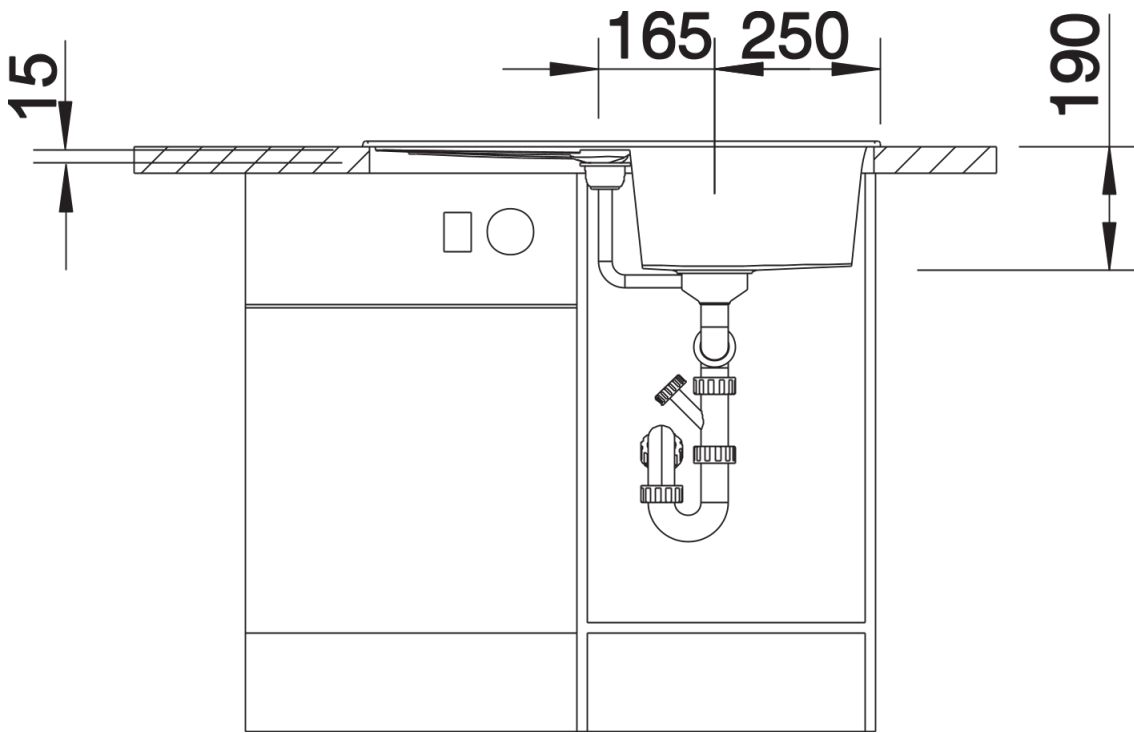

Product information sheet METRA 45 S

Item no. 513035

Benefits

- Modern, simple but striking linea design
- The spacious bowl provides an excellent amount of room
- Separate compact drainer provides a high degree of convenience and a second drain point
- Minimal detailing on drainer design beautifully presents the super-tactile Silgranit and your chosen colour on large flat area
- Ergonomic low-profile rim design
- Can be installed either way round and also as under mount sink

Colours

Available colours:

alumetallic
white
jasmine
anthracite
coffee
tartufo
rock grey
pearl grey
black

SILGRANIT anthracite

Planning information

- Cut out size: 760 x 480 x R15
- Universal handing
- German warehouse stock, allow 10 working days.

Scope of supply

Waste fitting with space-saving pipe, 3 ½" basket strainer plus remote control and mini drainer/overflow strainer German warehouse stock, allow 10 working days.

Details

Top view

Cut-out

Front view

Side view