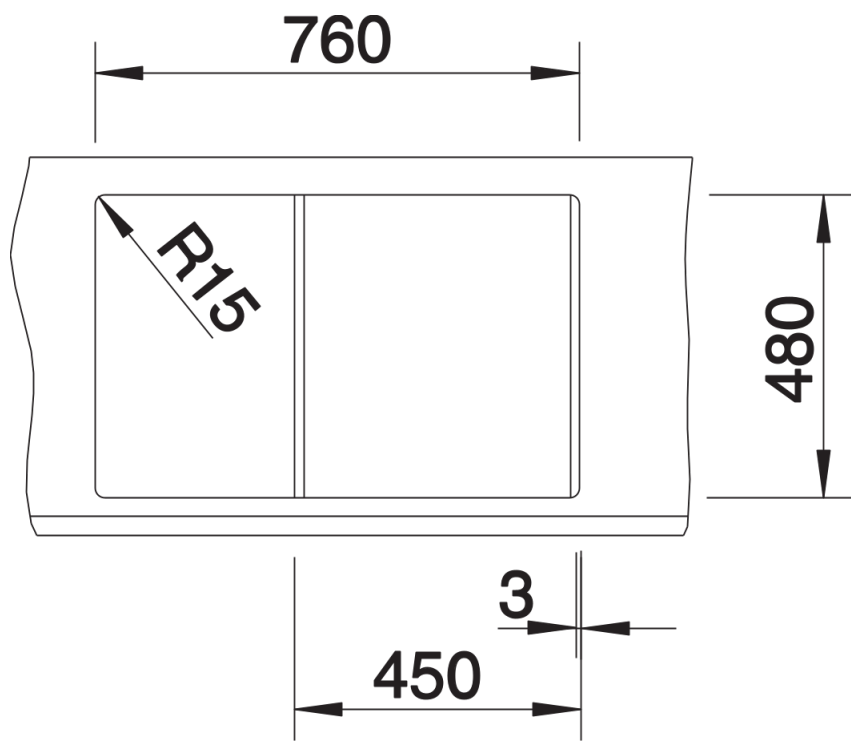

Product information sheet METRA 45 S

Item no. 513035

Benefits

- Modern, simple but striking linea design
- The spacious bowl provides an excellent amount of room
- Separate compact drainer provides a high degree of convenience and a second drain point
- Minimal detailing on drainer design beautifully presents the super-tactile Silgranit and your chosen colour on large flat area
- Ergonomic low-profile rim design
- Can be installed either way round and also as under mount sink

Colours

Available colours:

alumetallic
white
jasmine
anthracite
coffee
tartufo
rock grey
pearl grey
black

SILGRANIT anthracite

Planning information

- Cut out size: 760 x 480 x R15
- Universal handing
- German warehouse stock, allow 10 working days.

Scope of supply

Waste fitting with space-saving pipe, 3 ½" basket strainer plus remote control and mini drainer/overflow strainer German warehouse stock, allow 10 working days.

Details

Top view

Cut-out

Front view

Side view