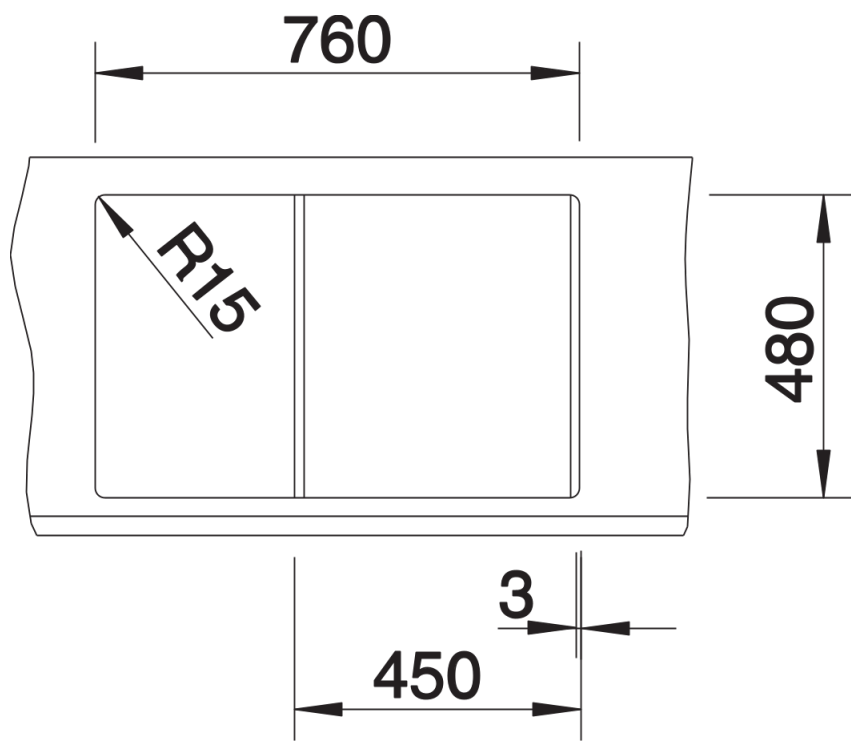

## Planning information

---

- Cut out size: 760 x 480 x R15
- Universal handing
- German warehouse stock, allow 10 working days.

## Scope of supply

---

Waste fitting with space-saving pipe, 3 ½" basket strainer plus remote control and mini drainer/overflow strainer German warehouse stock, allow 10 working days.

## Details

---

Top view

Cut-out

Front view

Side view