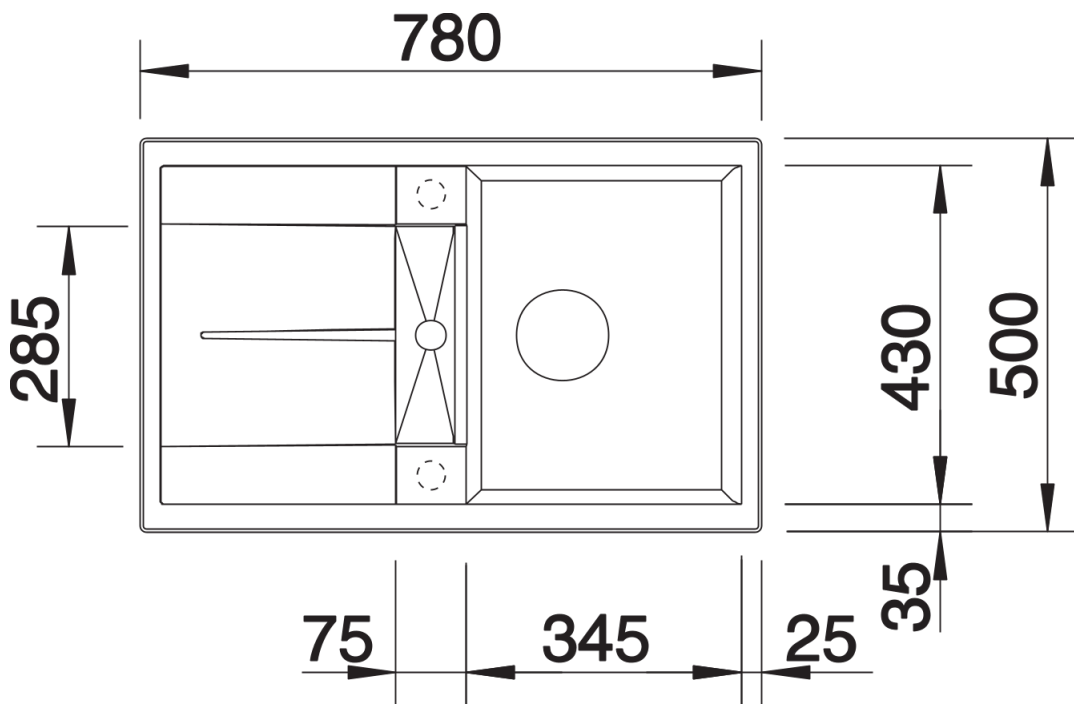

## Planning information

---

- Cut out size: 760 x 480 x R15
- Universal handing
- German warehouse stock, allow 10 working days.

## Scope of supply

---

Waste fitting with space-saving pipe, 3 ½" basket strainer plus remote control and mini drainer/overflow strainer German warehouse stock, allow 10 working days.

## Details

---

Top view

Cut-out

Front view

Side view