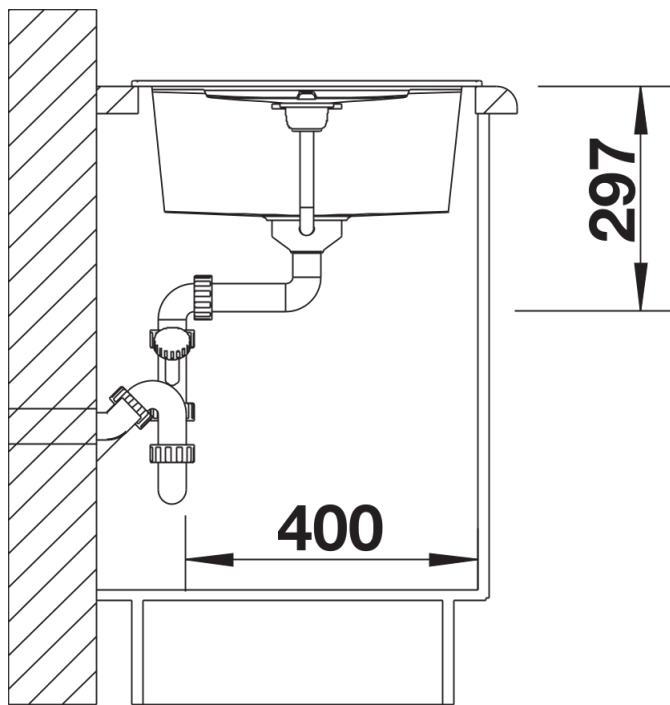

## Planning information

---

- Cut out size: 760 x 480 x R15
- Universal handing
- German warehouse stock, allow 10 working days.

## Scope of supply

---

Waste fitting with space-saving pipe, 3 ½" basket strainer plus remote control and mini drainer/overflow strainer German warehouse stock, allow 10 working days.

## Details

---

Top view

Cut-out

Front view

Side view