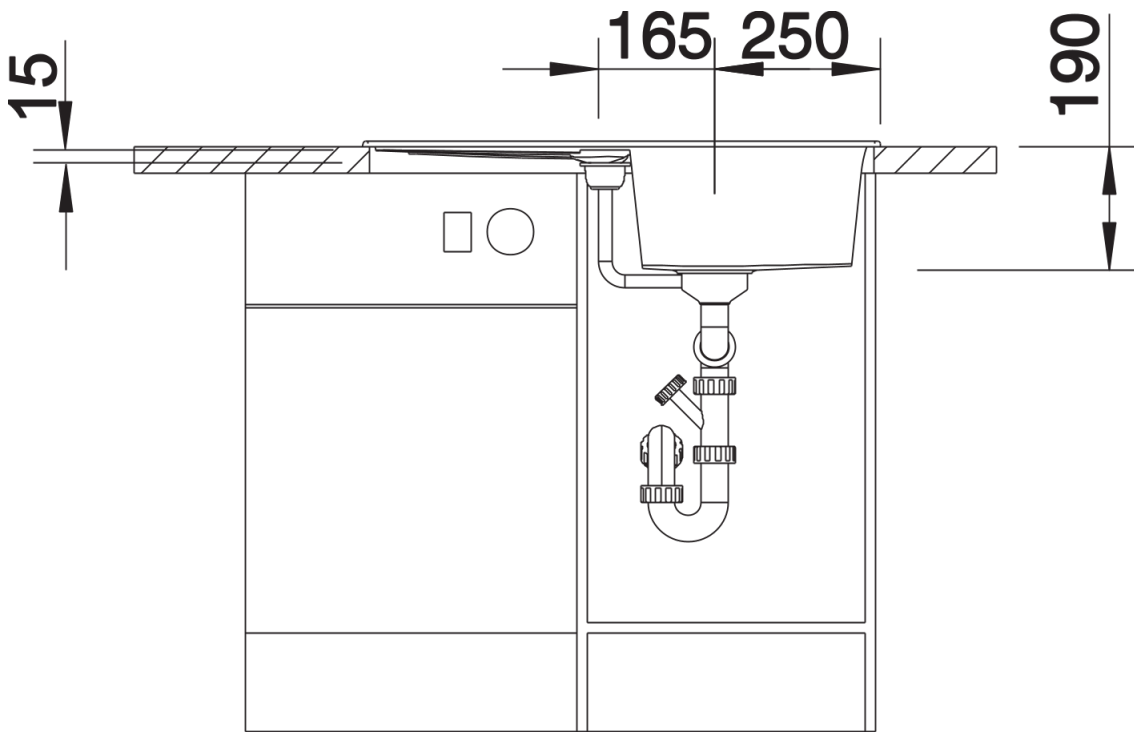

## Planning information

---

- Cut out size: 760 x 480 x R15
- Universal handing
- German warehouse stock, allow 10 working days.

## Scope of supply

---

Waste fitting with space-saving pipe, 3 ½" basket strainer plus remote control and mini drainer/overflow strainer German warehouse stock, allow 10 working days.

## Details

---

Top view

Cut-out

Front view

Side view