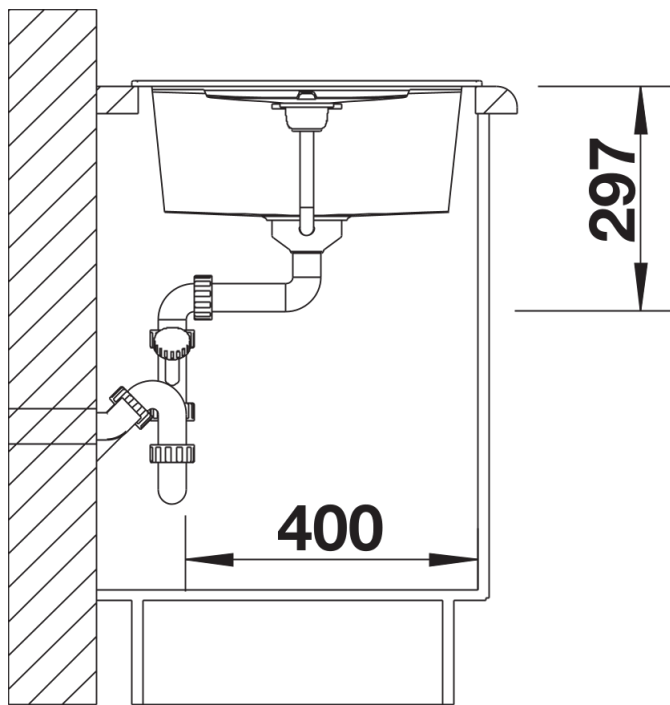

Colours

Available colours:

alumetallic
white
jasmine
anthracite
coffee
tartufo
rock grey
pearl grey
black

SILGRANIT tartufo

Planning information

- Cut out size: 760 x 480 x R15
- Universal handing
- German warehouse stock, allow 10 working days.

Scope of supply

Waste fitting with space-saving pipe, 3 ½" basket strainer plus remote control and mini drainer/overflow strainer German warehouse stock, allow 10 working days.

Details

Top view

Cut-out

Front view

Side view