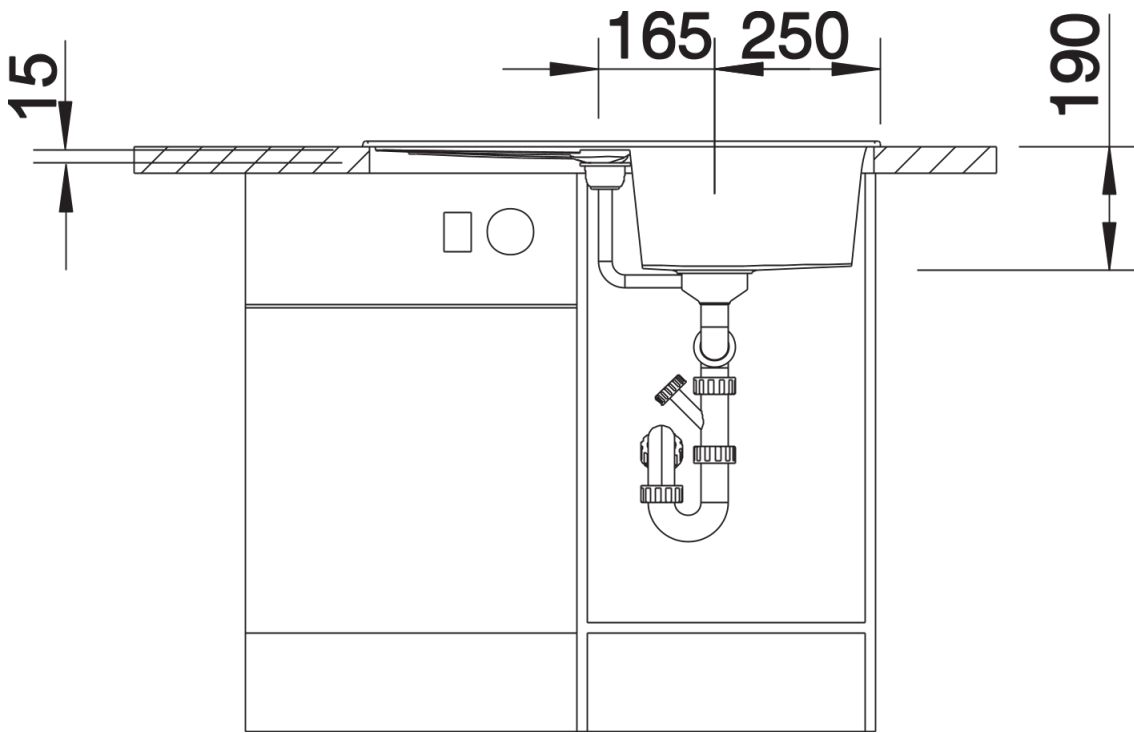

Product information sheet METRA 45 S

Item no. 517345

Benefits

- Modern, simple but striking linea design
- The spacious bowl provides an excellent amount of room
- Separate compact drainer provides a high degree of convenience and a second drain point
- Minimal detailing on drainer design beautifully presents the super-tactile Silgranit and your chosen colour on large flat area
- Ergonomic low-profile rim design
- Can be installed either way round and also as under mount sink

Colours

Available colours:

alumetallic
white
jasmine
anthracite
coffee
tartufo
rock grey
pearl grey
black

SILGRANIT tartufo

Planning information

- Cut out size: 760 x 480 x R15
- Universal handing
- German warehouse stock, allow 10 working days.

Scope of supply

Waste fitting with space-saving pipe, 3 ½" basket strainer plus remote control and mini drainer/overflow strainer German warehouse stock, allow 10 working days.

Details

Top view

Cut-out

Front view

Side view