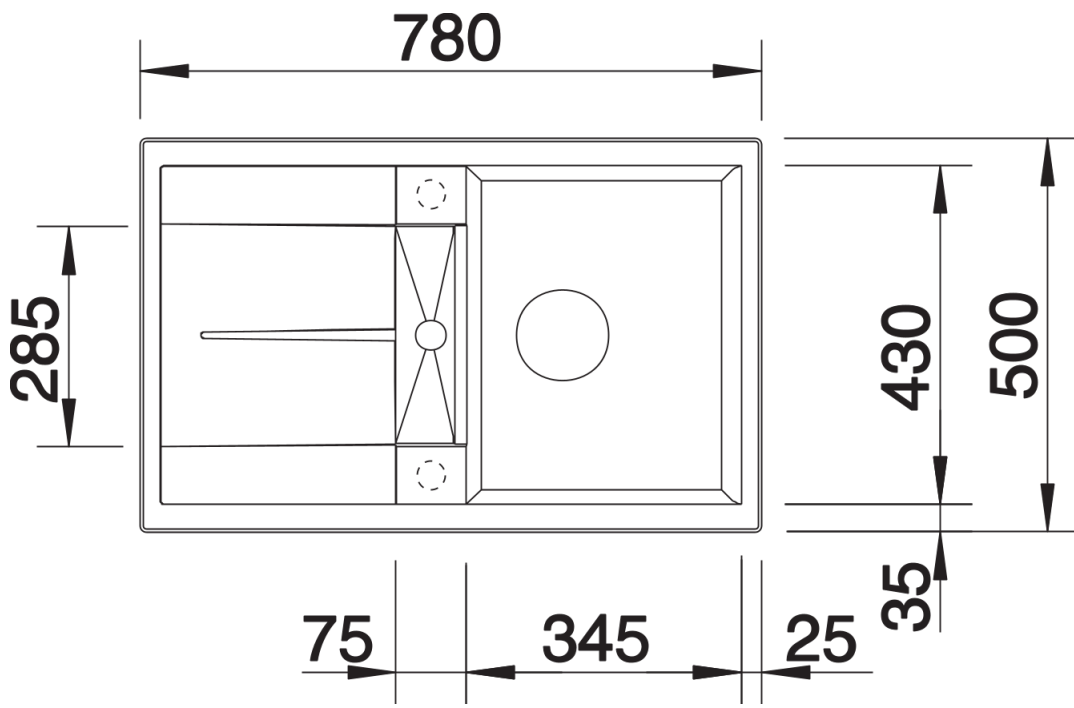

Product information sheet METRA 45 S

Item no. 517345

Benefits

- Modern, simple but striking linea design
- The spacious bowl provides an excellent amount of room
- Separate compact drainer provides a high degree of convenience and a second drain point
- Minimal detailing on drainer design beautifully presents the super-tactile Silgranit and your chosen colour on large flat area
- Ergonomic low-profile rim design
- Can be installed either way round and also as under mount sink

Colours

Available colours:

alumetallic
white
jasmine
anthracite
coffee
tartufo
rock grey
pearl grey
black

SILGRANIT tartufo

Planning information

- Cut out size: 760 x 480 x R15
- Universal handing
- German warehouse stock, allow 10 working days.

Scope of supply

Waste fitting with space-saving pipe, 3 ½" basket strainer plus remote control and mini drainer/overflow strainer German warehouse stock, allow 10 working days.

Details

Top view

Cut-out

Front view

Side view