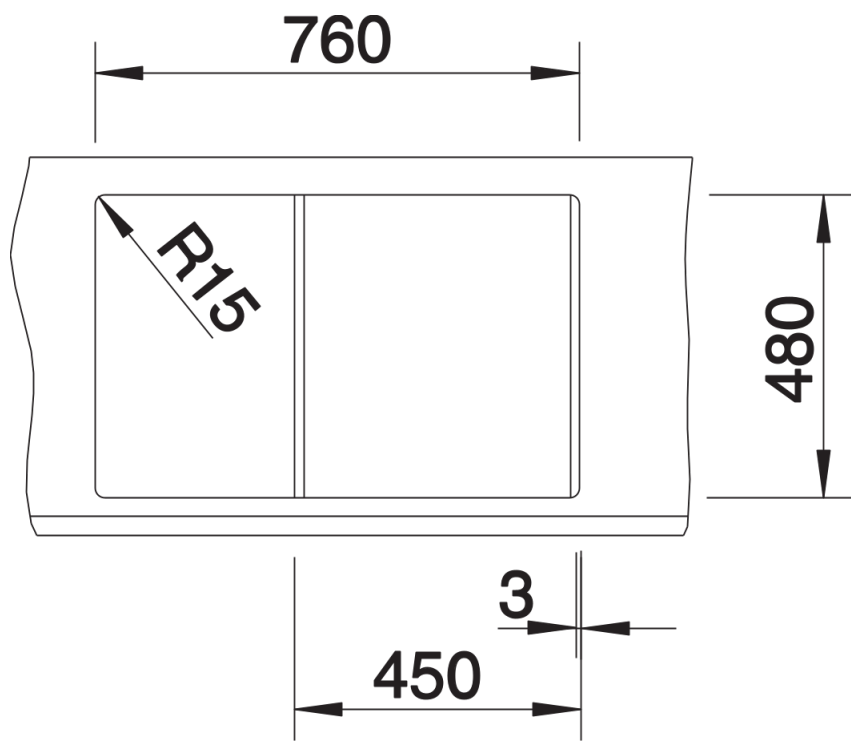

Product information sheet METRA 45 S

Item no. 517345

Benefits

- Modern, simple but striking linea design
- The spacious bowl provides an excellent amount of room
- Separate compact drainer provides a high degree of convenience and a second drain point
- Minimal detailing on drainer design beautifully presents the super-tactile Silgranit and your chosen colour on large flat area
- Ergonomic low-profile rim design
- Can be installed either way round and also as under mount sink

Colours

Available colours:

alumetallic
white
jasmine
anthracite
coffee
tartufo
rock grey
pearl grey
black

SILGRANIT tartufo

Planning information

- Cut out size: 760 x 480 x R15
- Universal handing
- German warehouse stock, allow 10 working days.

Scope of supply

Waste fitting with space-saving pipe, 3 ½" basket strainer plus remote control and mini drainer/overflow strainer German warehouse stock, allow 10 working days.

Details

Top view

Cut-out

Front view

Side view