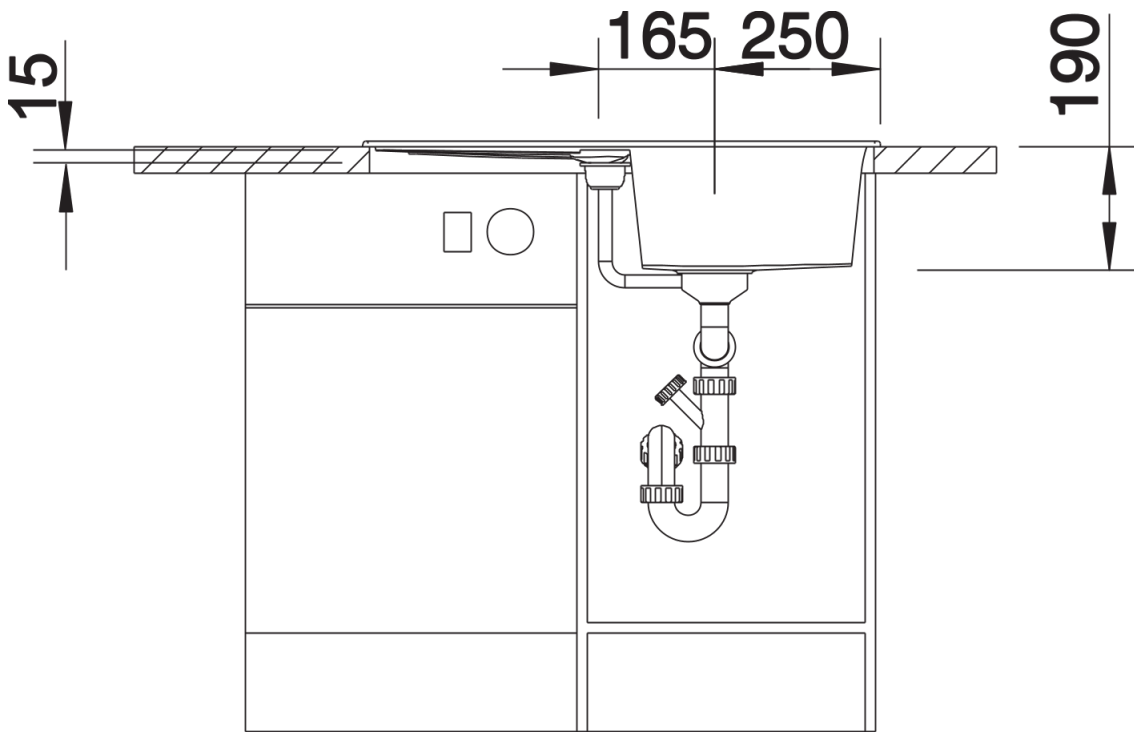

Colours

Available colours:

alumetallic
white
jasmine
anthracite
coffee
tartufo
rock grey
pearl grey
black

SILGRANIT white

Planning information

- Cut out size: 760 x 480 x R15
- Universal handing
- German warehouse stock, allow 10 working days.

Scope of supply

Waste fitting with space-saving pipe, 3 ½" basket strainer plus remote control and mini drainer/overflow strainer German warehouse stock, allow 10 working days.

Details

Top view

Cut-out

Front view

Side view