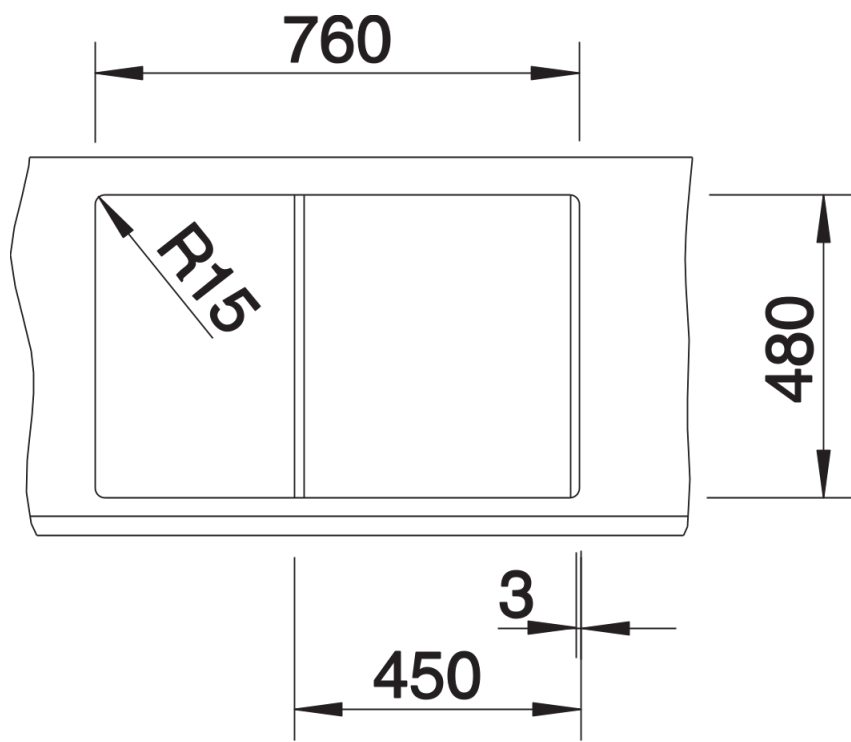

Product information sheet METRA 45 S

Item no. 513028

Benefits

- Modern, simple but striking linea design
- The spacious bowl provides an excellent amount of room
- Separate compact drainer provides a high degree of convenience and a second drain point
- Minimal detailing on drainer design beautifully presents the super-tactile Silgranit and your chosen colour on large flat area
- Ergonomic low-profile rim design
- Can be installed either way round and also as under mount sink

Colours

Available colours:

alumetallic
white
jasmine
anthracite
coffee
tartufo
rock grey
pearl grey
black

SILGRANIT white

Planning information

- Cut out size: 760 x 480 x R15
- Universal handing
- German warehouse stock, allow 10 working days.

Scope of supply

Waste fitting with space-saving pipe, 3 ½" basket strainer plus remote control and mini drainer/overflow strainer German warehouse stock, allow 10 working days.

Details

Top view

Cut-out

Front view

Side view