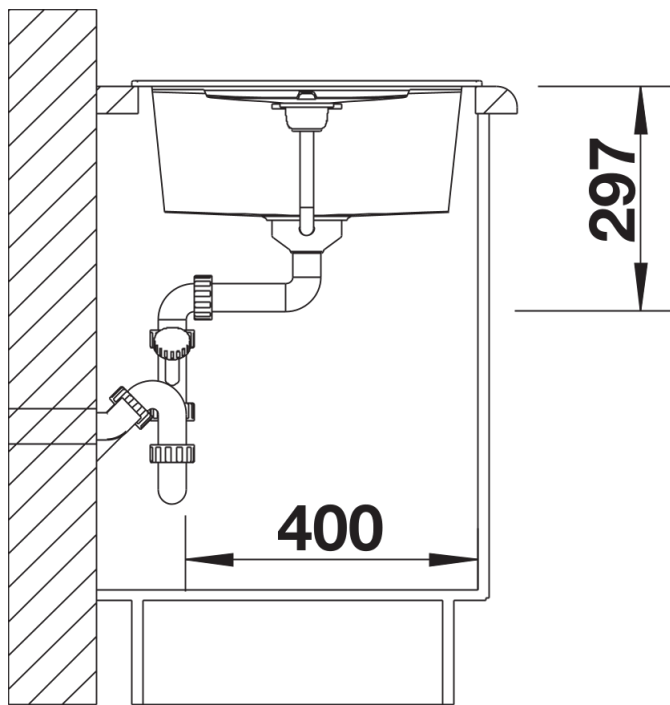

Colours

Available colours:

alumetallic
white
jasmine
anthracite
coffee
tartufo
rock grey
pearl grey
black

SILGRANIT white

Planning information

- Cut out size: 760 x 480 x R15
- Universal handing
- German warehouse stock, allow 10 working days.

Scope of supply

Waste fitting with space-saving pipe, 3 ½" basket strainer plus remote control and mini drainer/overflow strainer German warehouse stock, allow 10 working days.

Details

Top view

Cut-out

Front view

Side view