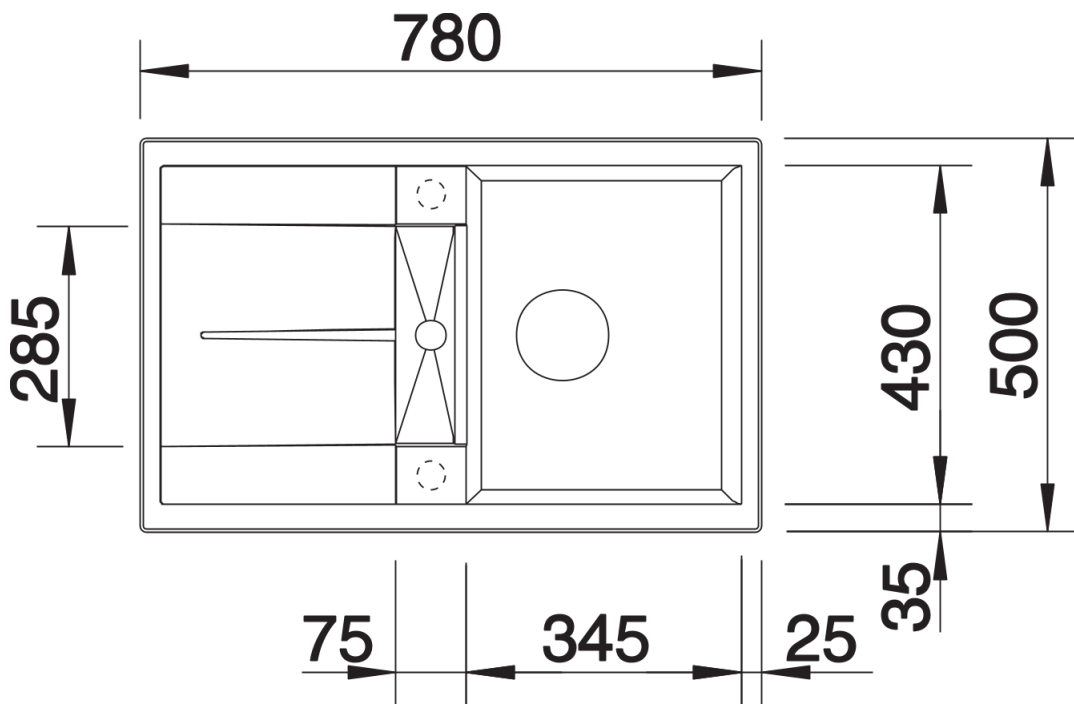

Product information sheet METRA 45 S

Item no. 513028

Benefits

- Modern, simple but striking linea design
- The spacious bowl provides an excellent amount of room
- Separate compact drainer provides a high degree of convenience and a second drain point
- Minimal detailing on drainer design beautifully presents the super-tactile Silgranit and your chosen colour on large flat area
- Ergonomic low-profile rim design
- Can be installed either way round and also as under mount sink

Colours

Available colours:

alumetallic
white
jasmine
anthracite
coffee
tartufo
rock grey
pearl grey
black

SILGRANIT white

Planning information

- Cut out size: 760 x 480 x R15
- Universal handing
- German warehouse stock, allow 10 working days.

Scope of supply

Waste fitting with space-saving pipe, 3 ½" basket strainer plus remote control and mini drainer/overflow strainer German warehouse stock, allow 10 working days.

Details

Top view

Cut-out

Front view

Side view