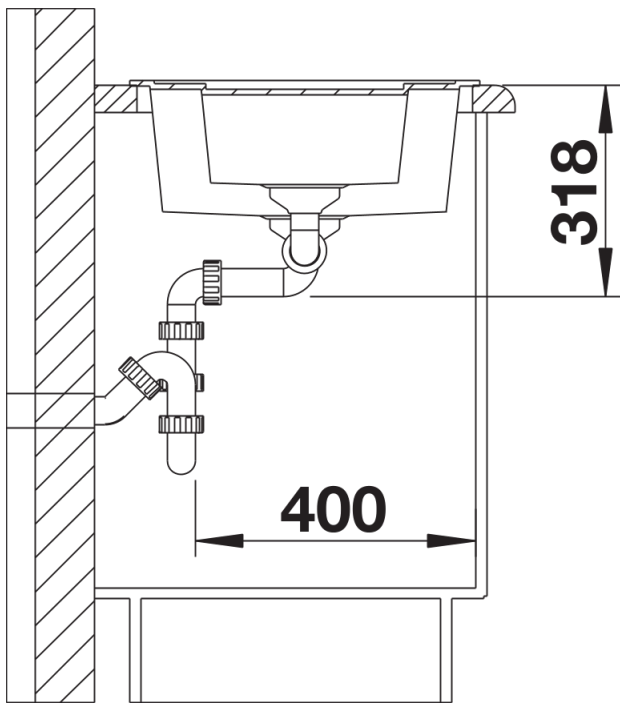

## Planning information

---

- Cut out size: 595 x 480 x R15  
Universal handing  
German warehouse stock.  
Allow 10 working days.

## Scope of supply

---

Waste fitting with space-saving pipe, two 3 ½" basket strainers, plus main bowl remote control  
German warehouse stock, allow 10 working days.

## Details

---

Top view

Cut-out

Front view

Side view