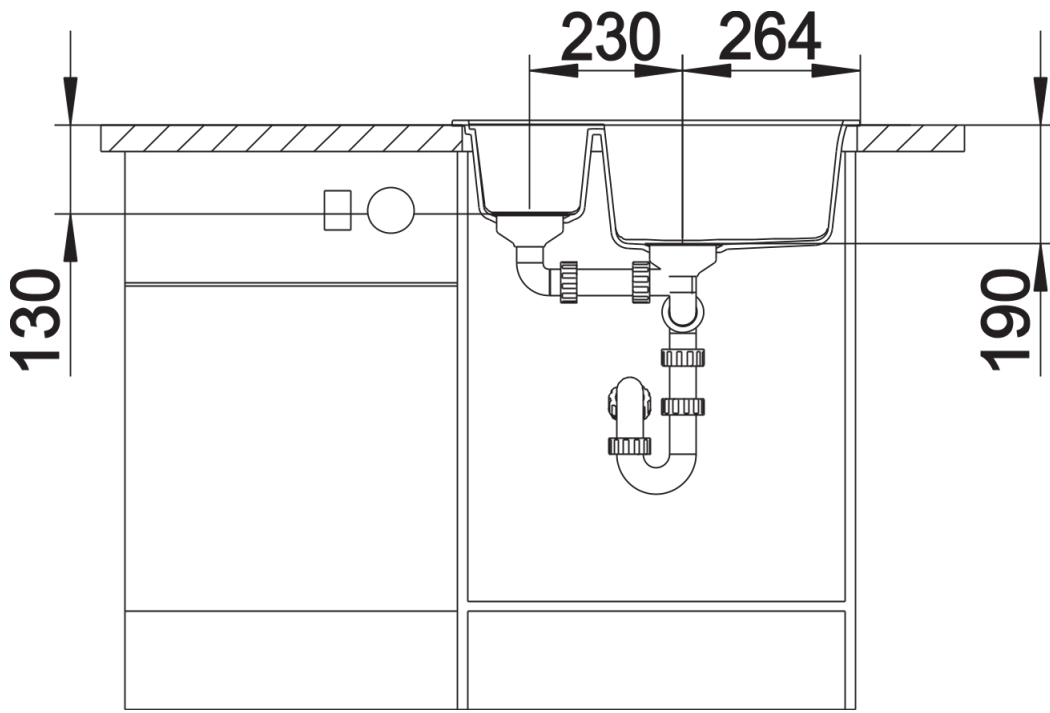

## Planning information

---

- Cut out size: 595 x 480 x R15  
Universal handing  
German warehouse stock.  
Allow 10 working days.

## Scope of supply

---

Waste fitting with space-saving pipe, two 3 ½" basket strainers, plus main bowl remote control  
German warehouse stock, allow 10 working days.

## Details

---

Top view

Cut-out

Front view

Side view