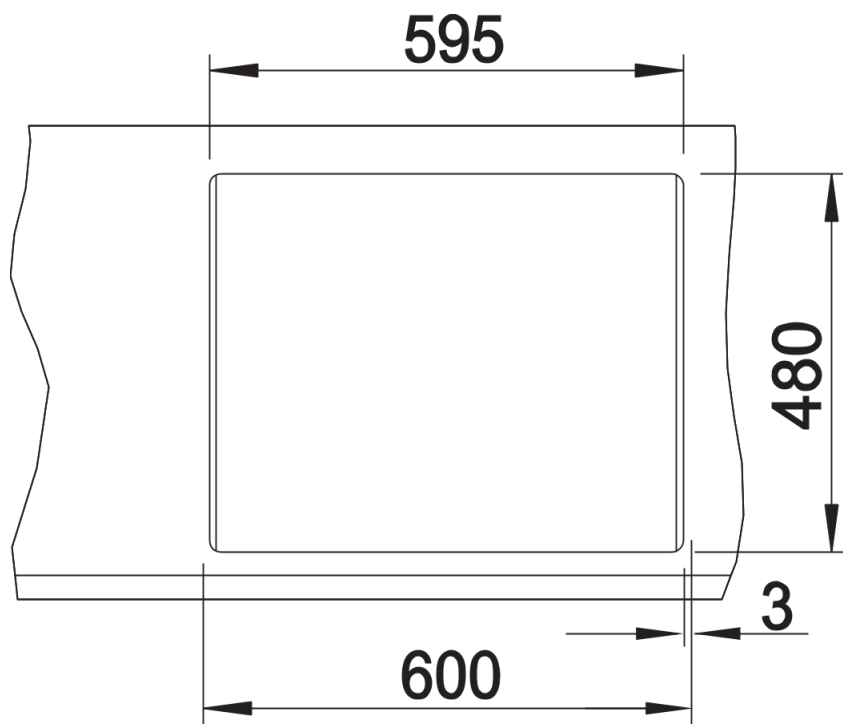

## Planning information

---

- Cut out size: 595 x 480 x R15  
Universal handing  
German warehouse stock.  
Allow 10 working days.

## Scope of supply

---

Waste fitting with space-saving pipe, two 3 ½" basket strainers, plus main bowl remote control  
German warehouse stock, allow 10 working days.

## Details

---

Top view

Cut-out

Front view

Side view