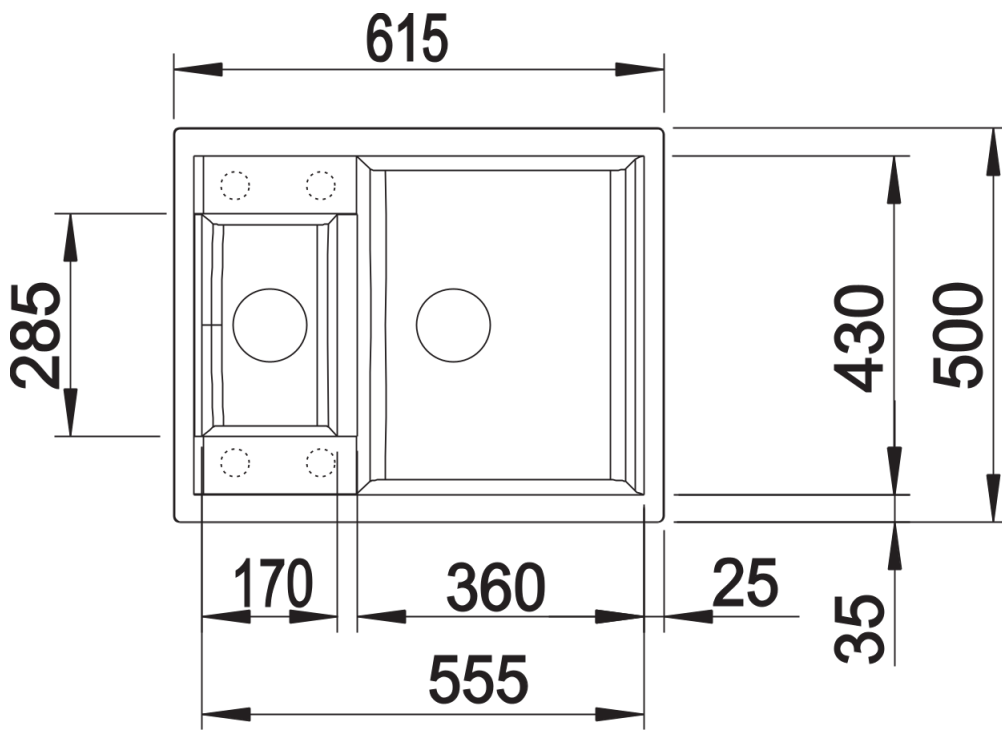

## Planning information

---

- Cut out size: 595 x 480 x R15  
Universal handing  
German warehouse stock.  
Allow 10 working days.

## Scope of supply

---

Waste fitting with space-saving pipe, two 3 ½" basket strainers, plus main bowl remote control  
German warehouse stock, allow 10 working days.

## Details

---

Top view

Cut-out

Front view

Side view