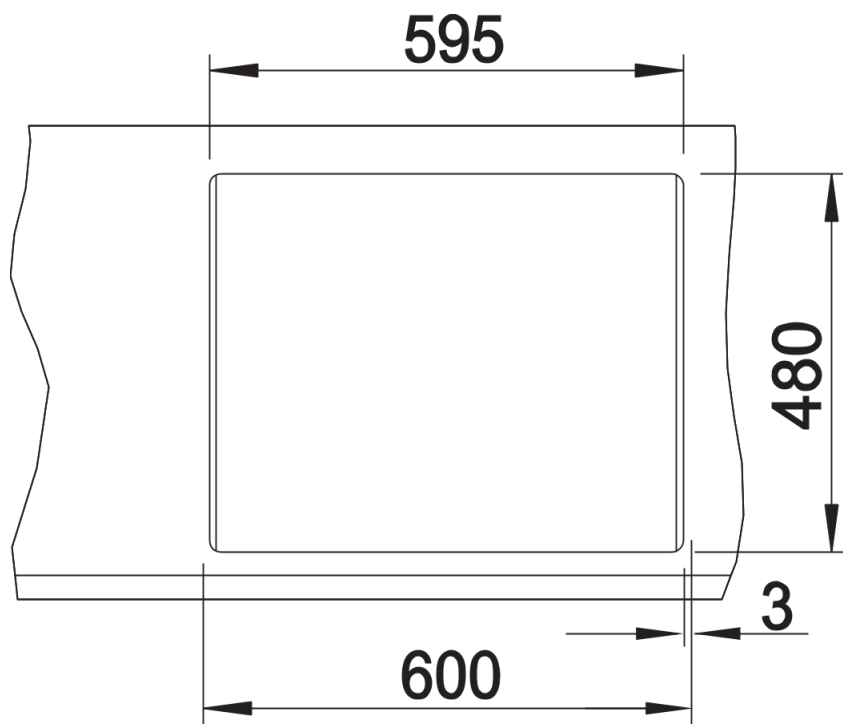

Colours

Available colours:

alumetallic
white
anthracite
jasmine
coffee
tartufo
rock grey
pearl grey
black

SILGRANIT anthracite

Planning information

- Cut out size: 595 x 480 x R15
Universal handing
German warehouse stock.
Allow 10 working days.

Scope of supply

Waste fitting with space-saving pipe, two 3 ½" basket strainers, plus main bowl remote control
German warehouse stock, allow 10 working days.

Details

Top view

Cut-out

Front view

Side view