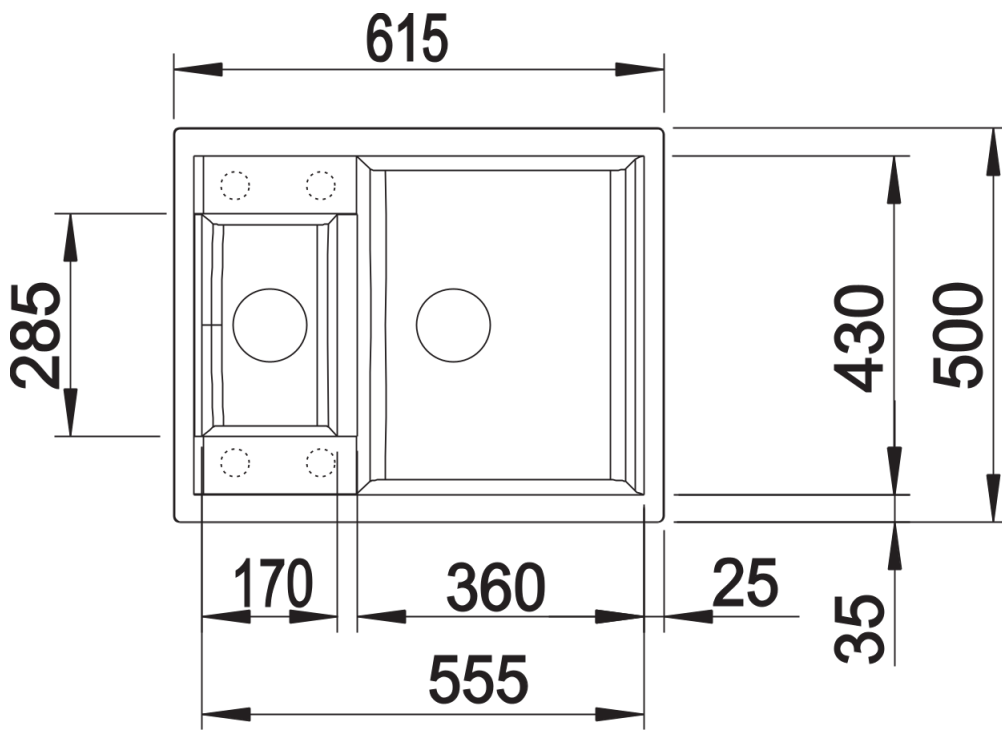

Colours

Available colours:

alumetallic
white
anthracite
jasmine
coffee
tartufo
rock grey
pearl grey
black

SILGRANIT anthracite

Planning information

- Cut out size: 595 x 480 x R15
Universal handing
German warehouse stock.
Allow 10 working days.

Scope of supply

Waste fitting with space-saving pipe, two 3 ½" basket strainers, plus main bowl remote control
German warehouse stock, allow 10 working days.

Details

Top view

Cut-out

Front view

Side view