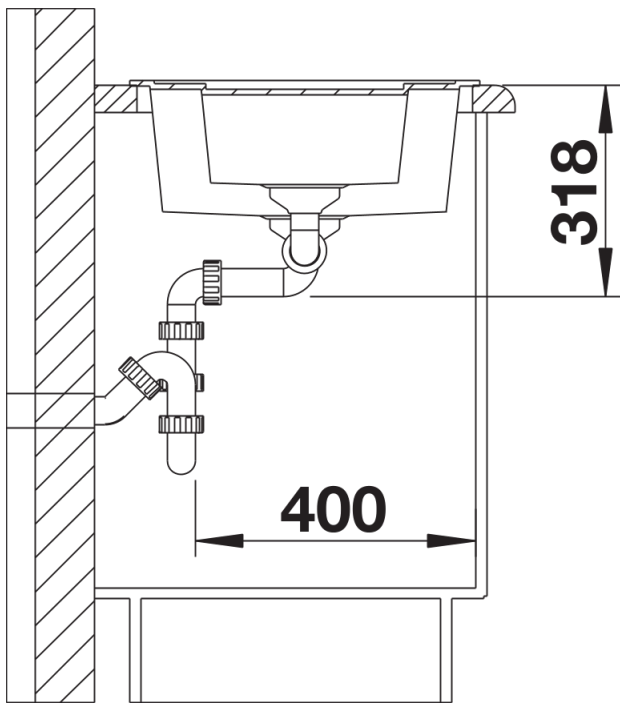

Colours

Available colours:

alumetallic
white
anthracite
jasmine
coffee
tartufo
rock grey
pearl grey
black

SILGRANIT anthracite

Planning information

- Cut out size: 595 x 480 x R15
Universal handing
German warehouse stock.
Allow 10 working days.

Scope of supply

Waste fitting with space-saving pipe, two 3 ½" basket strainers, plus main bowl remote control
German warehouse stock, allow 10 working days.

Details

Top view

Cut-out

Front view

Side view