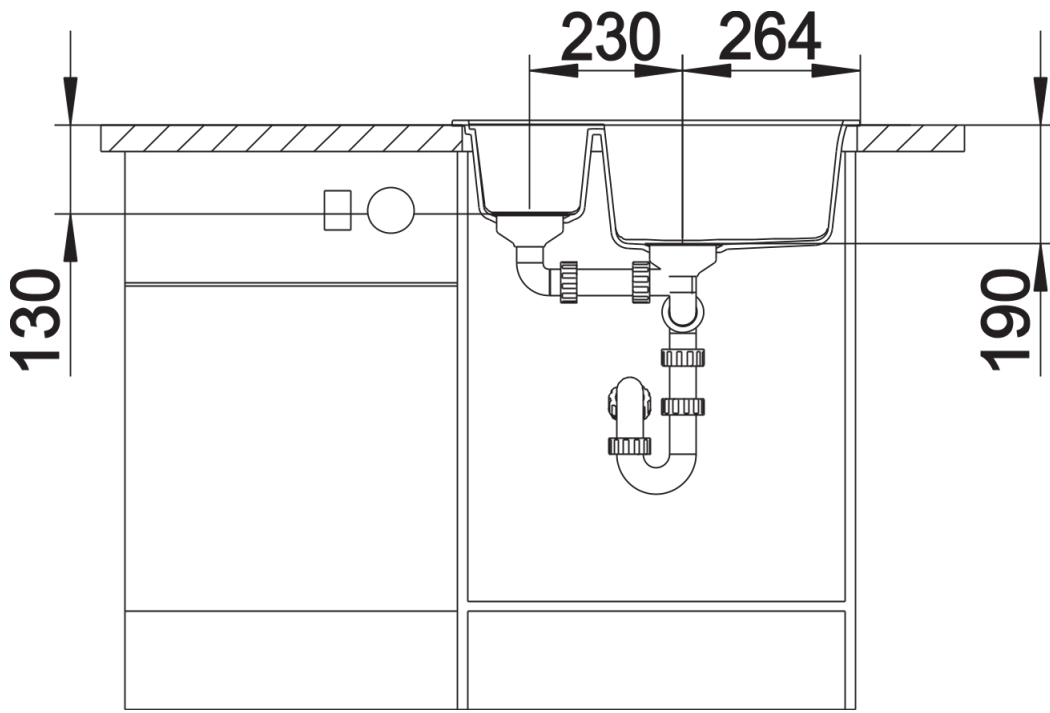

Colours

Available colours:

alumetallic
white
anthracite
jasmine
coffee
tartufo
rock grey
pearl grey
black

SILGRANIT anthracite

Planning information

- Cut out size: 595 x 480 x R15
Universal handing
German warehouse stock.
Allow 10 working days.

Scope of supply

Waste fitting with space-saving pipe, two 3 ½" basket strainers, plus main bowl remote control
German warehouse stock, allow 10 working days.

Details

Top view

Cut-out

Front view

Side view