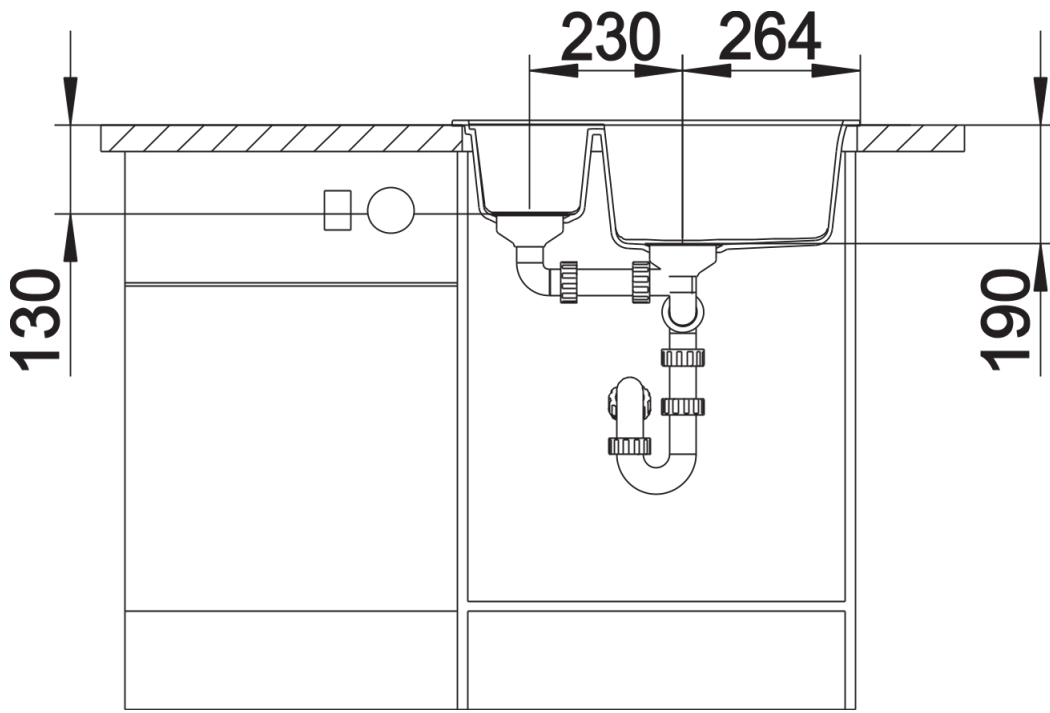

Colours

Available colours:

alumetallic
white
anthracite
jasmine
coffee
tartufo
rock grey
pearl grey
black

SILGRANIT black

Planning information

- Cut out size: 595 x 480 x R15
Universal handing
German warehouse stock.
Allow 10 working days.

Scope of supply

Waste fitting with space-saving pipe, two 3 ½" basket strainers, plus main bowl remote control
German warehouse stock, allow 10 working days.

Details

Top view

Cut-out

Front view

Side view