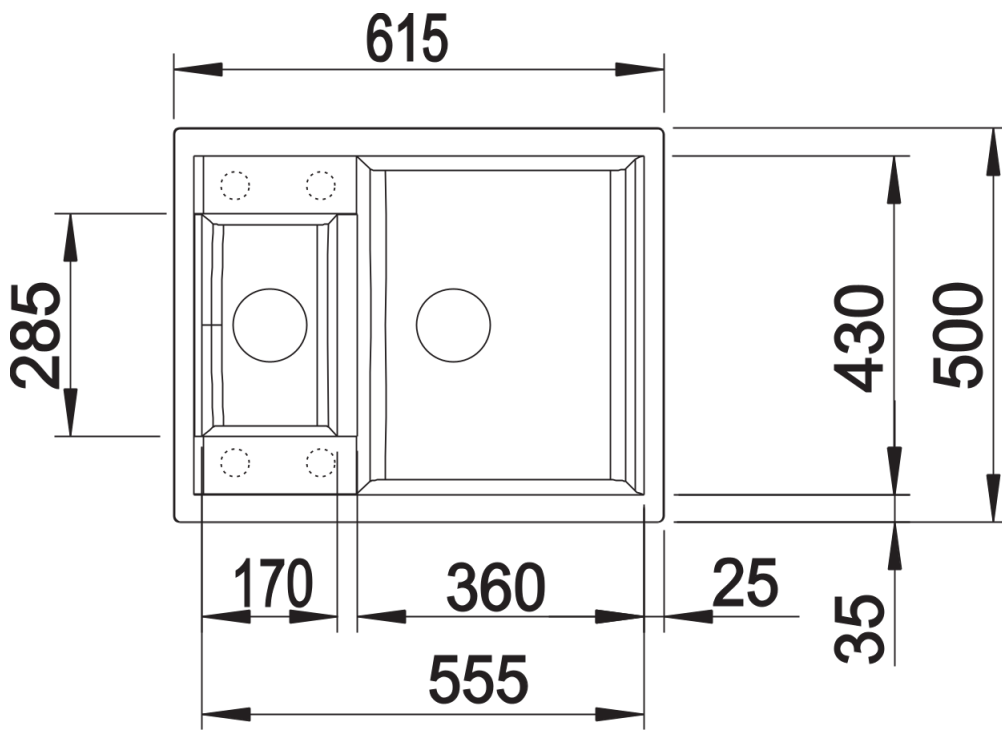

Colours

Available colours:

alumetallic
white
anthracite
jasmine
coffee
tartufo
rock grey
pearl grey
black

SILGRANIT black

Planning information

- Cut out size: 595 x 480 x R15
Universal handing
German warehouse stock.
Allow 10 working days.

Scope of supply

Waste fitting with space-saving pipe, two 3 ½" basket strainers, plus main bowl remote control
German warehouse stock, allow 10 working days.

Details

Top view

Cut-out

Front view

Side view