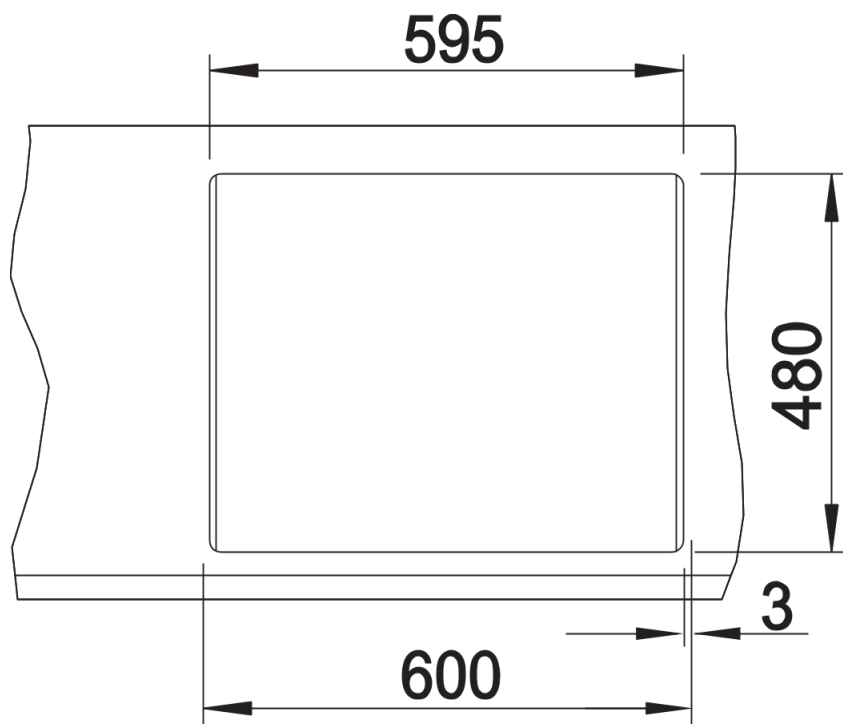

Colours

Available colours:

alumetallic
white
anthracite
jasmine
coffee
tartufo
rock grey
pearl grey
black

SILGRANIT black

Planning information

- Cut out size: 595 x 480 x R15
Universal handing
German warehouse stock.
Allow 10 working days.

Scope of supply

Waste fitting with space-saving pipe, two 3 ½" basket strainers, plus main bowl remote control
German warehouse stock, allow 10 working days.

Details

Top view

Cut-out

Front view

Side view