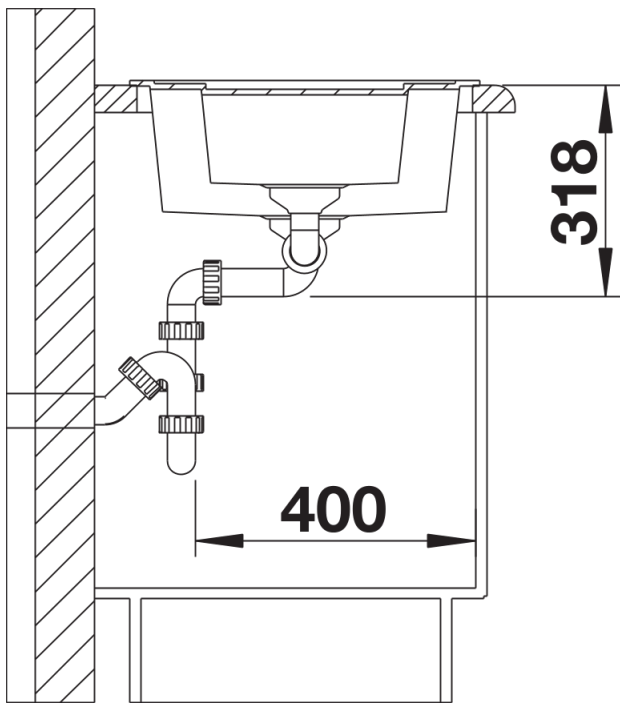

Colours

Available colours:

alumetallic
white
anthracite
jasmine
coffee
tartufo
rock grey
pearl grey
black

SILGRANIT black

Planning information

- Cut out size: 595 x 480 x R15
Universal handing
German warehouse stock.
Allow 10 working days.

Scope of supply

Waste fitting with space-saving pipe, two 3 ½" basket strainers, plus main bowl remote control
German warehouse stock, allow 10 working days.

Details

Top view

Cut-out

Front view

Side view