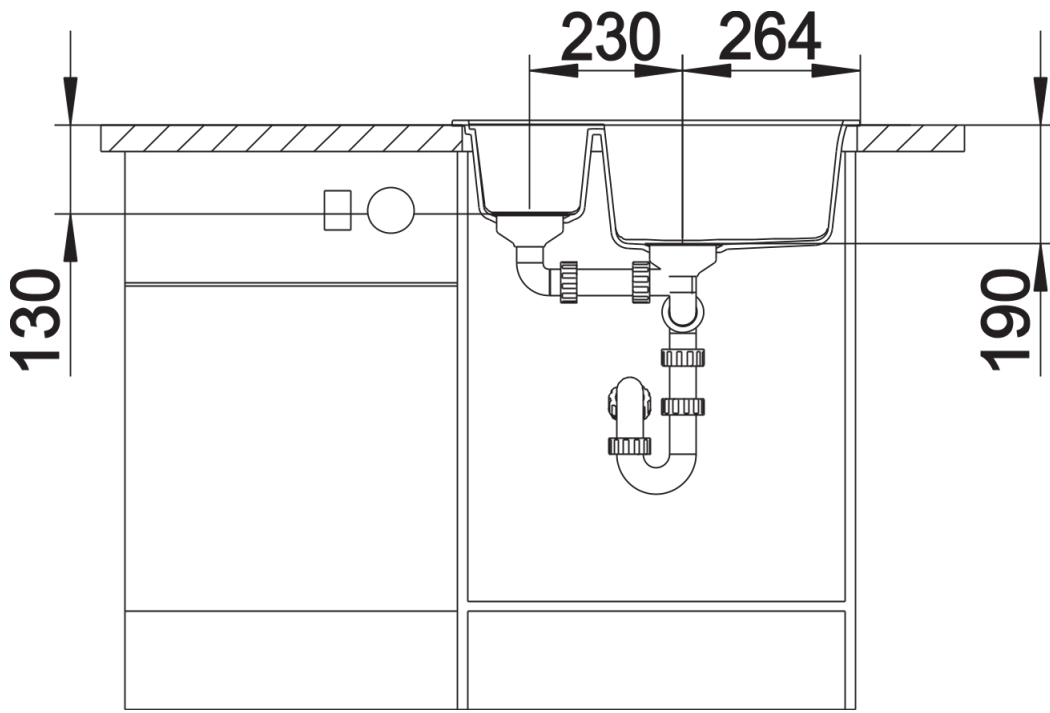

Colours

Available colours:

alumetallic
white
anthracite
jasmine
coffee
tartufo
rock grey
pearl grey
black

SILGRANIT coffee

Planning information

- Cut out size: 595 x 480 x R15
Universal handing
German warehouse stock.
Allow 10 working days.

Scope of supply

Waste fitting with space-saving pipe, two 3 ½" basket strainers, plus main bowl remote control
German warehouse stock, allow 10 working days.

Details

Top view

Cut-out

Front view

Side view