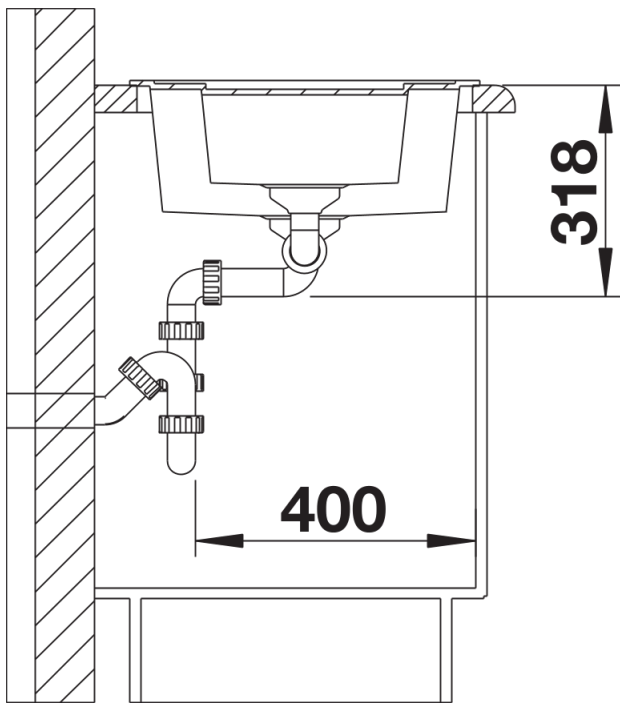

Colours

Available colours:

alumetallic
white
anthracite
jasmine
coffee
tartufo
rock grey
pearl grey
black

SILGRANIT coffee

Planning information

- Cut out size: 595 x 480 x R15
Universal handing
German warehouse stock.
Allow 10 working days.

Scope of supply

Waste fitting with space-saving pipe, two 3 ½" basket strainers, plus main bowl remote control
German warehouse stock, allow 10 working days.

Details

Top view

Cut-out

Front view

Side view