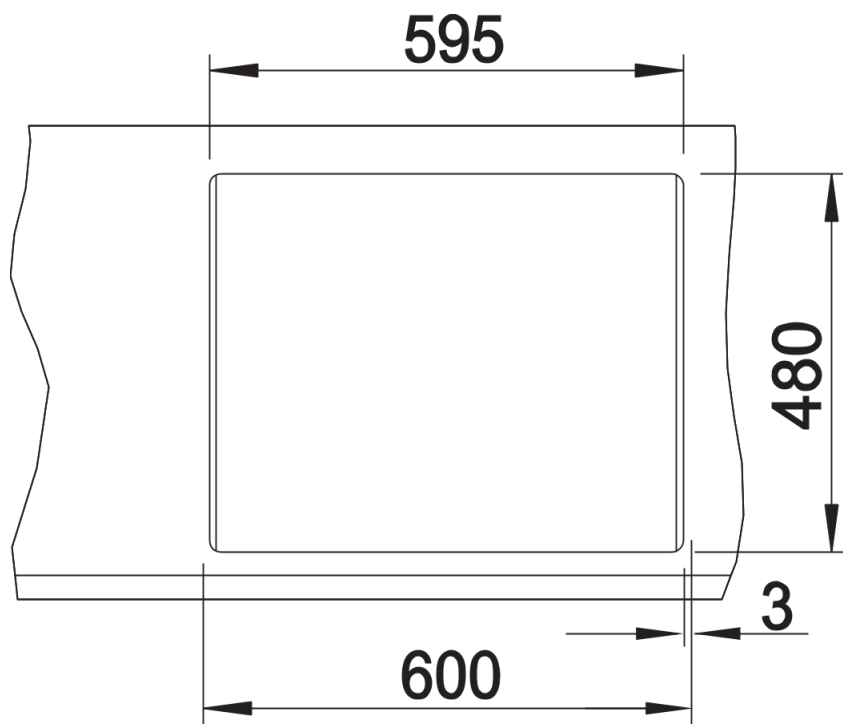

Colours

Available colours:

alumetallic
white
anthracite
jasmine
coffee
tartufo
rock grey
pearl grey
black

SILGRANIT coffee

Planning information

- Cut out size: 595 x 480 x R15
Universal handing
German warehouse stock.
Allow 10 working days.

Scope of supply

Waste fitting with space-saving pipe, two 3 ½" basket strainers, plus main bowl remote control
German warehouse stock, allow 10 working days.

Details

Top view

Cut-out

Front view

Side view