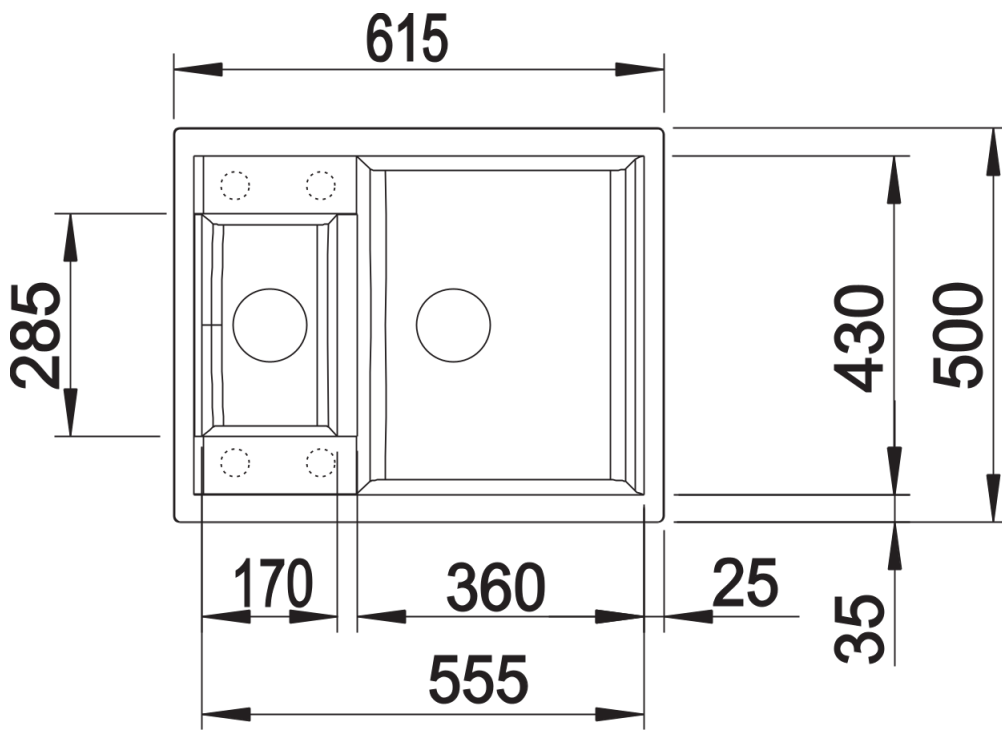

Colours

Available colours:

alumetallic
white
anthracite
jasmine
coffee
tartufo
rock grey
pearl grey
black

SILGRANIT coffee

Planning information

- Cut out size: 595 x 480 x R15
Universal handing
German warehouse stock.
Allow 10 working days.

Scope of supply

Waste fitting with space-saving pipe, two 3 ½" basket strainers, plus main bowl remote control
German warehouse stock, allow 10 working days.

Details

Top view

Cut-out

Front view

Side view