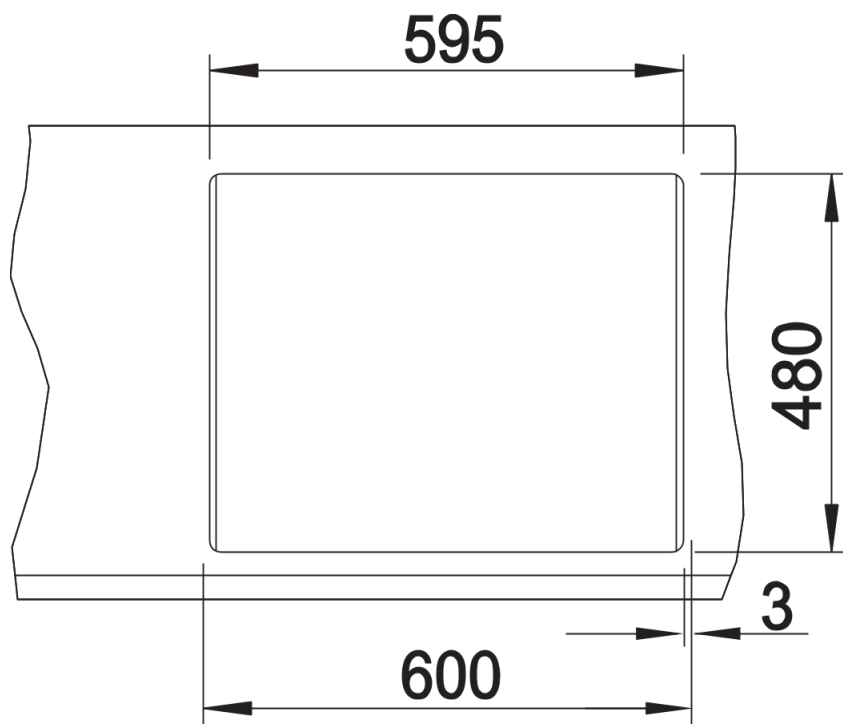

Colours

Available colours:

alumetallic
white
anthracite
jasmine
coffee
tartufo
rock grey
pearl grey
black

SILGRANIT jasmine

Planning information

- Cut out size: 595 x 480 x R15
Universal handing
German warehouse stock.
Allow 10 working days.

Scope of supply

Waste fitting with space-saving pipe, two 3 ½" basket strainers, plus main bowl remote control
German warehouse stock, allow 10 working days.

Details

Top view

Cut-out

Front view

Side view