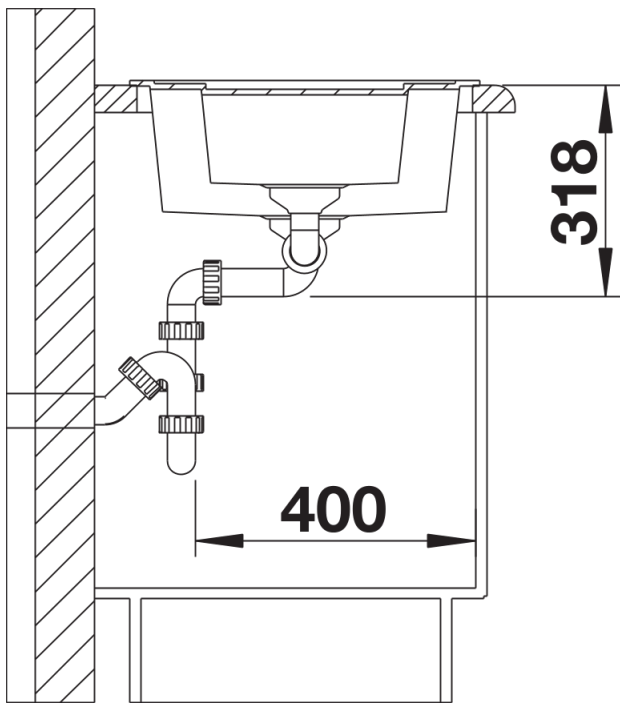

Colours

Available colours:

alumetallic
white
anthracite
jasmine
coffee
tartufo
rock grey
pearl grey
black

SILGRANIT jasmine

Planning information

- Cut out size: 595 x 480 x R15
Universal handing
German warehouse stock.
Allow 10 working days.

Scope of supply

Waste fitting with space-saving pipe, two 3 ½" basket strainers, plus main bowl remote control
German warehouse stock, allow 10 working days.

Details

Top view

Cut-out

Front view

Side view