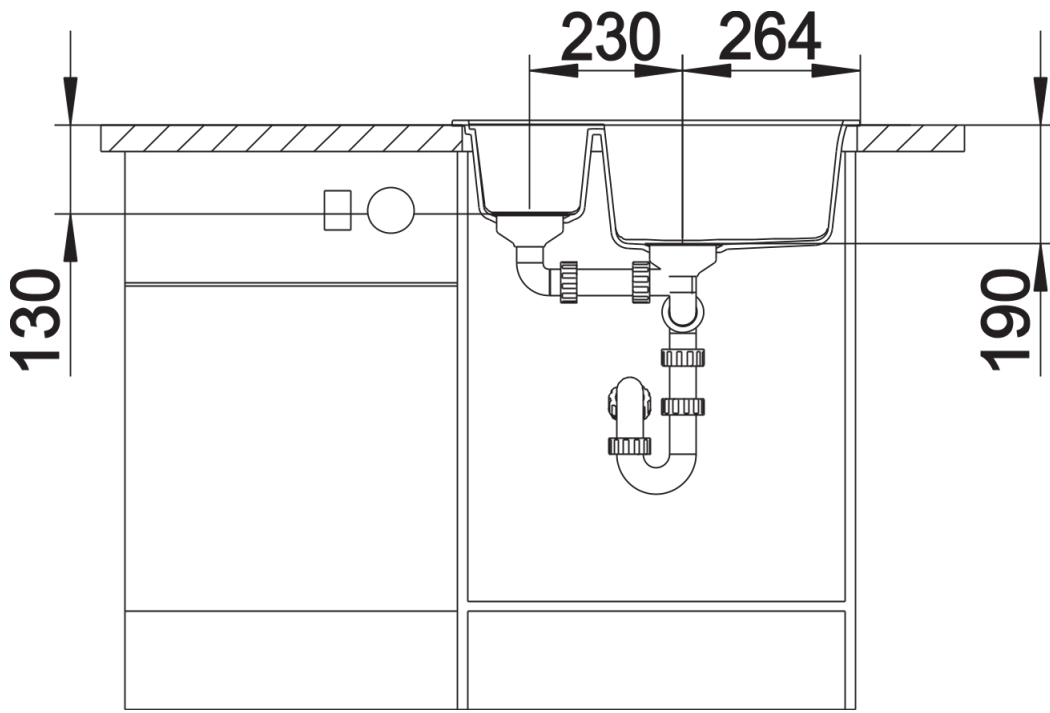

Colours

Available colours:

alumetallic
white
anthracite
jasmine
coffee
tartufo
rock grey
pearl grey
black

SILGRANIT jasmine

Planning information

- Cut out size: 595 x 480 x R15
Universal handing
German warehouse stock.
Allow 10 working days.

Scope of supply

Waste fitting with space-saving pipe, two 3 ½" basket strainers, plus main bowl remote control
German warehouse stock, allow 10 working days.

Details

Top view

Cut-out

Front view

Side view