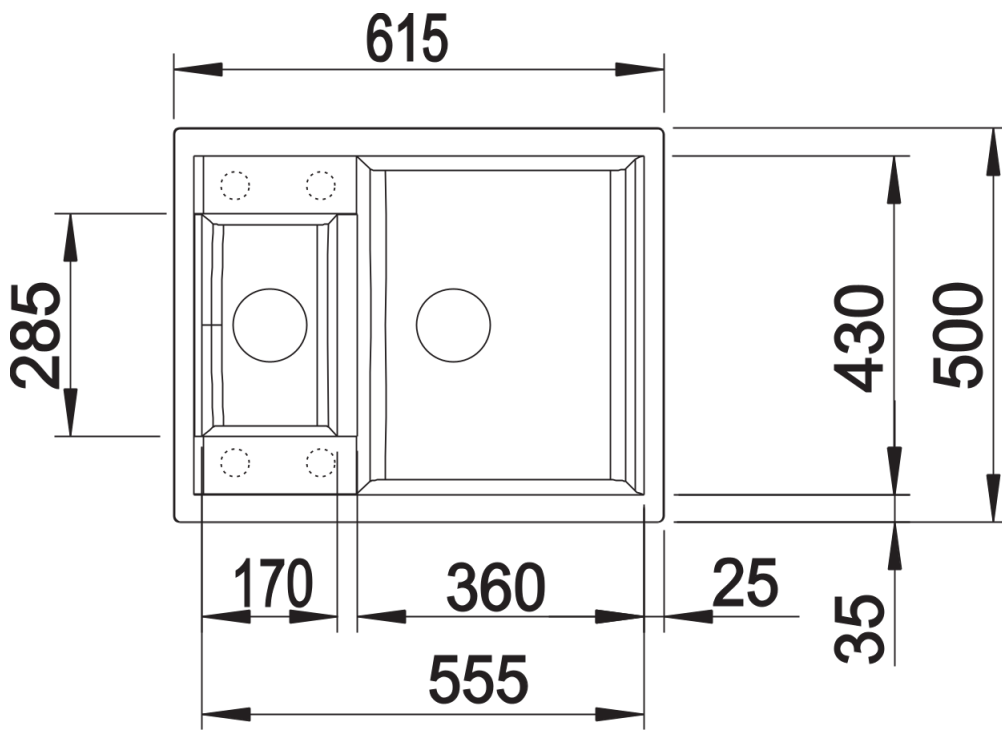

Colours

Available colours:

alumetallic
white
anthracite
jasmine
coffee
tartufo
rock grey
pearl grey
black

SILGRANIT jasmine

Planning information

- Cut out size: 595 x 480 x R15
Universal handing
German warehouse stock.
Allow 10 working days.

Scope of supply

Waste fitting with space-saving pipe, two 3 ½" basket strainers, plus main bowl remote control
German warehouse stock, allow 10 working days.

Details

Top view

Cut-out

Front view

Side view